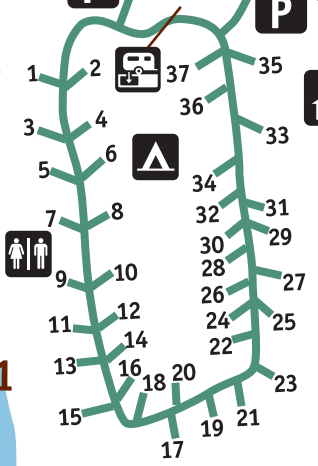

## LOOP #3 Sites 71-130

## LOOP #2 Sites 38-70

Camp host

## LOOP #4 Sites 131-178

**Group Camp 2**  
Max. 30 people  
Min. 20 people

## LOOP #1 Sites 1-37

**Group Camp 1**  
Max. 40 people  
Min. 20 people

115

To  
SR 109  
Aberdeen  
and  
Hoquiam

To  
Ocean Shores