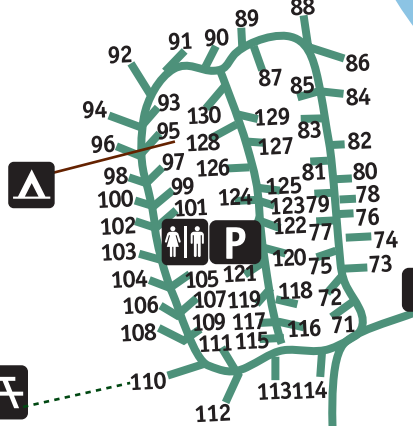

Pacific Ocean

0 500 1,000 Feet

## LOOP #3 Sites 71-130

## LOOP #4 Sites 131-178

**Group Camp 2**  
Max. 30 people  
Min. 20 people

## LOOP #1 Sites 1-37

**Group Camp 1**  
Max. 40 people  
Min. 20 people

115

To  
SR 109  
Aberdeen  
and  
Hoquiam

To  
Ocean Shores