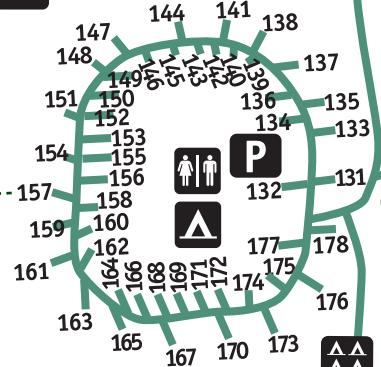

## LOOP #3 Sites 71-130

## LOOP #2 Sites 38-70

Camp host

## LOOP #4 Sites 131-178

**Group Camp 2**  
Max. 30 people  
Min. 20 people

## LOOP #1 Sites 1-37

**Group Camp 1**  
Max. 40 people  
Min. 20 people

115

To  
SR 109  
Aberdeen  
and  
Hoquiam

To  
Ocean Shores