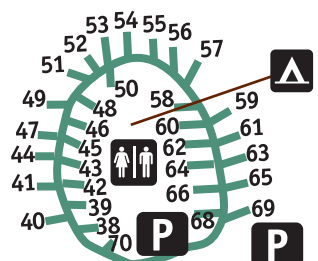

LOOP #2 Sites 38-70

Camp host