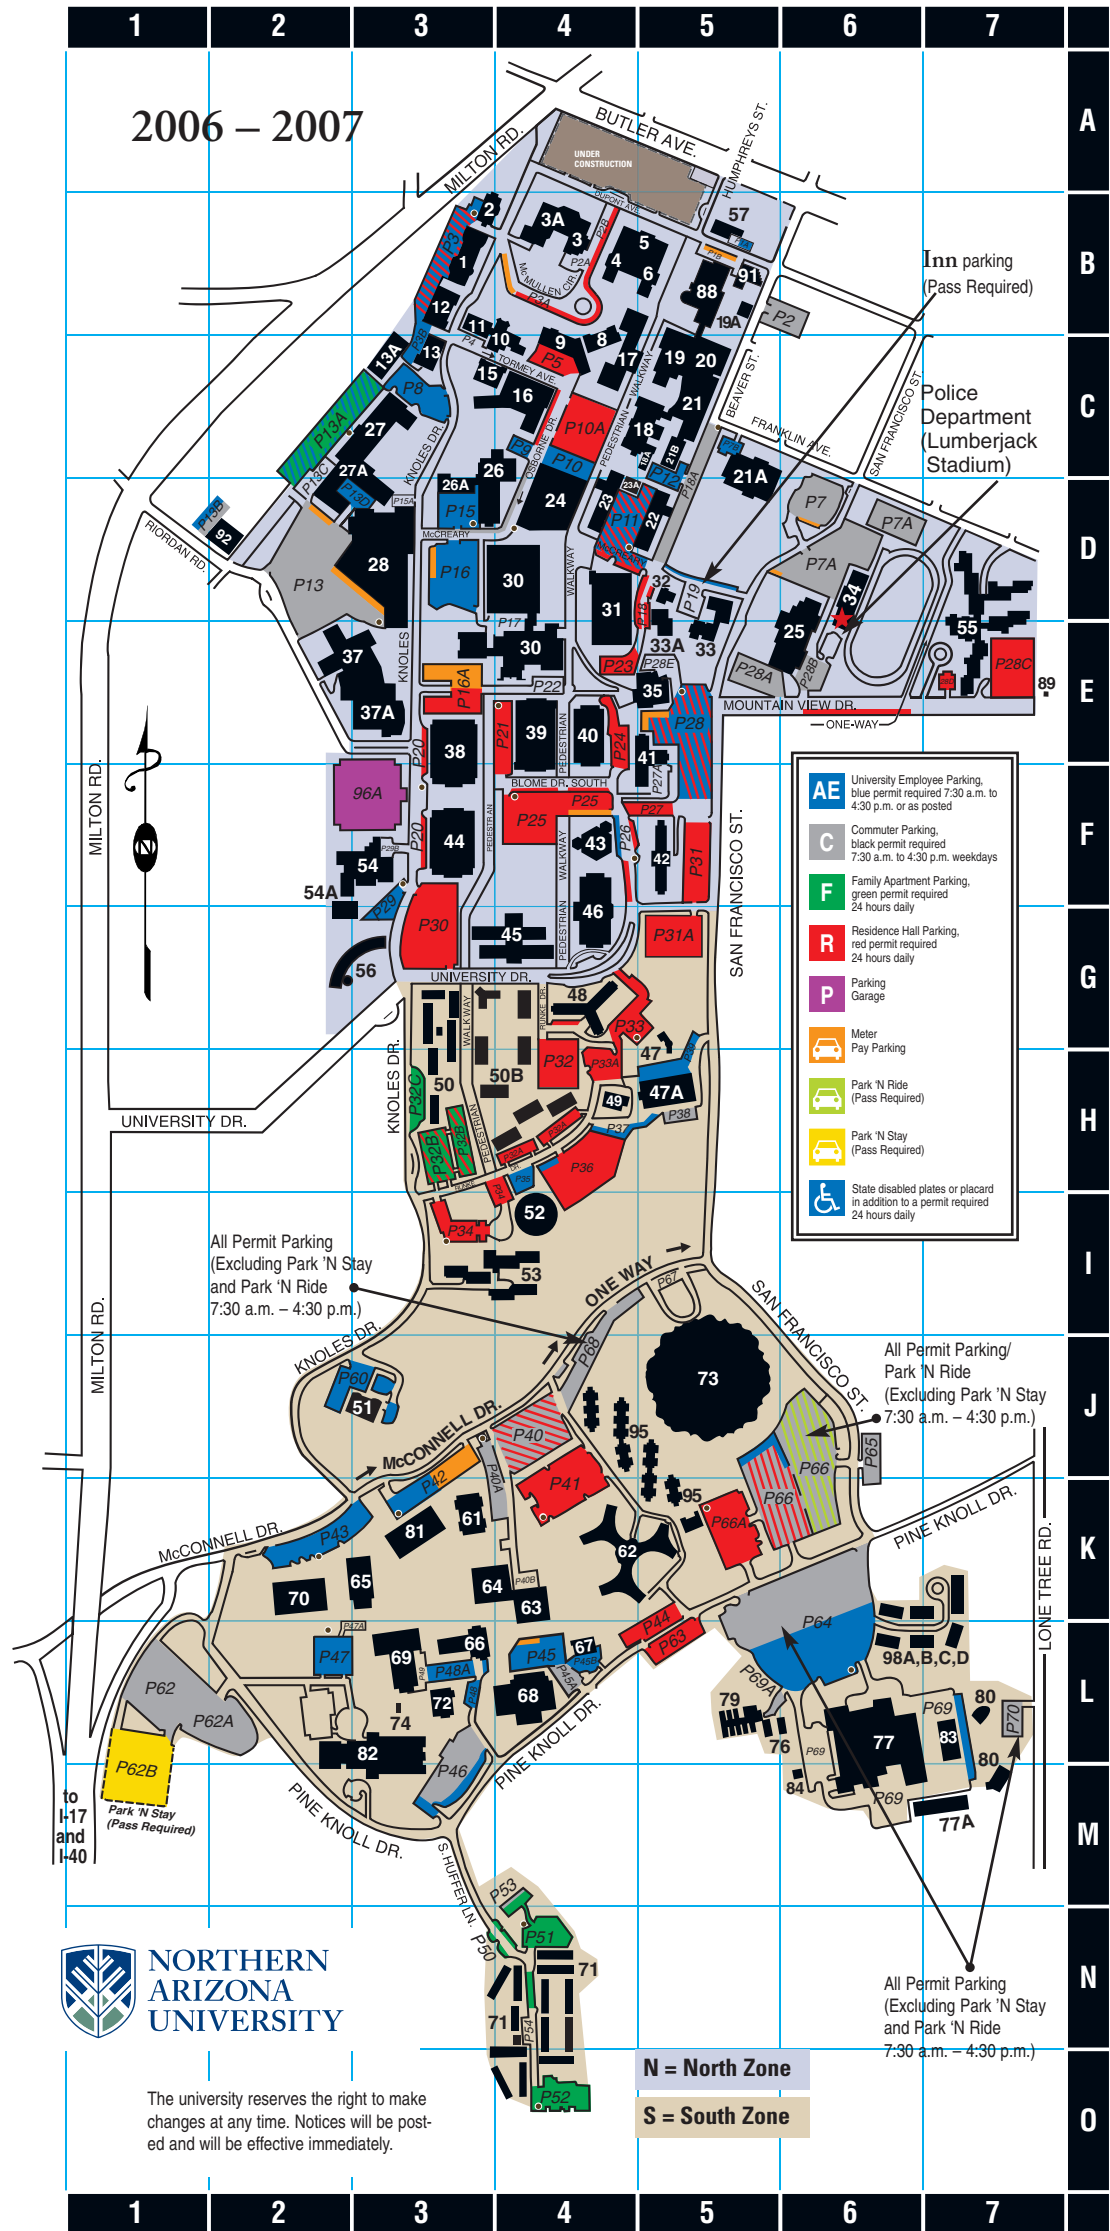

ALPHABETICAL LISTING

BLDG	SEC	NAME
26	3C	Adel Mathematics
46	4G	Allen Hall
74	3L	Anechoic Chamber
49	4H	Anthropology Laboratory
56	3G	Applied Research and Development
37A	3E	Ardrey Auditorium
11	3B	Ashurst Building
47	5G	Astronomic Research Observatory
76	6L	Avian Cognition Laboratory
23	4D	Babbitt Academic Annex
51	3J	Babbitt Administrative Center
52	4I	Bilby Research Center
21	5C	Biological Sciences
21B	5C	Biological Sciences Annex
18A	5C	Biology Greenhouse
2	3B	Blome Building
35	5E	Bookstore Building
8	4C	Bury Hall
81	2K	College of Business Administration
6	5B	Campbell Hall
50	4H	Campus Heights Apartments
77	6L	Capital Assets and Services
77A	7M	Capital Assets and Services Annex
91	5B	Centennial Building
80	7L	Ceramics Complex
20	5C	Chemistry
28	3D	Cline Library
16	4C	Communication Building
26A	3D	Counseling and Testing Center
38	3E	Cowden Learning Community
73	5J	Dome (see Walkup Skydome)
64	3K	du Bois Center
27	3C	Eastburn Education Center
23A	4D	Education Annex
98	6K	Emerald (98A, B, C)
19A	5B	Employee Assistance and Wellness Office
69	3L	Engineering and Technology
89	7E	Fountain Apartments
41	5E	Fronsk Health Center
53	4I	Gabaldon Hall
1	3B	Gammage Building
43	4F	Gateway Student Success Center
12	3B	Geology
13	3C	Geology Annex
31	4D	Gillenwater Hall
79	5L	Greenhouse Complex
66	3L	Health Professions
67	4L	Heating Plant Annex
32	5D	Hospitality Resource and Research Center
33A	5E	HRM/Hughes Hotel and Restaurant Management Building
91	5B	Human Resources/Payroll
54	3F	Information Systems Building
54A	2F	Information Systems Building Annex
33	5E	The Inn at NAU
27A	3C	Institute for Human Development
83	7L	KNAU and Mountain Campus Transit
61	3K	Learning Resource Center
18	5C	Liberal Arts
34	6D	Lumberjack Stadium
62	4K	McConnell Hall
40	4E	McDonald Hall
50B	4H	McKay Village
55	7E	Mountain View Hall
4	4B	North Morton Hall
5	5B	North Morton Hall
3	4B	North Union
72	3L	Nursing
10	4C	Old Main
96A	3F	Parking Garage
91	5B	Parking Services
37	2E	Performing and Fine Arts
22	5D	Peterson Hall
19	5C	Physical Sciences
95	4J	Pine Ridge Village
24	4D	Plateau Center
34	6D	Police Department
92	2D	Ponderosa Building
57	5B	Printing Services
3A	4B	Prochnow Auditorium
39	4E	Raymond Hall
25	6E	Recreation Center
84	6M	Recycling Building
48	4G	Reilly Hall
15	3C	Riles Building
68	4L	Rolle Activity Center
13A	3C	Roseberry Apartments
47A	5H	ROTC/Property Control
42	5F	Sechrist Hall
17	4C	Science Lab Facility
65	3K	Social and Behavioral Sciences
70	2K	Social and Behavioral Sciences West (SBS) West
71	4N	South Apartments
63	4K	South Dining
82	3L	Southwest Forest Science Complex
9	4C	Taylor Hall
44	3F	Tinsley Hall
30	4E	University Union/ Union Station
73	5J	Walkup Skydome
21A	5C	Wall Aquatic Center
88	5B	Wettaw Biology and Biochemistry Building
45	4G	Wilson Hall