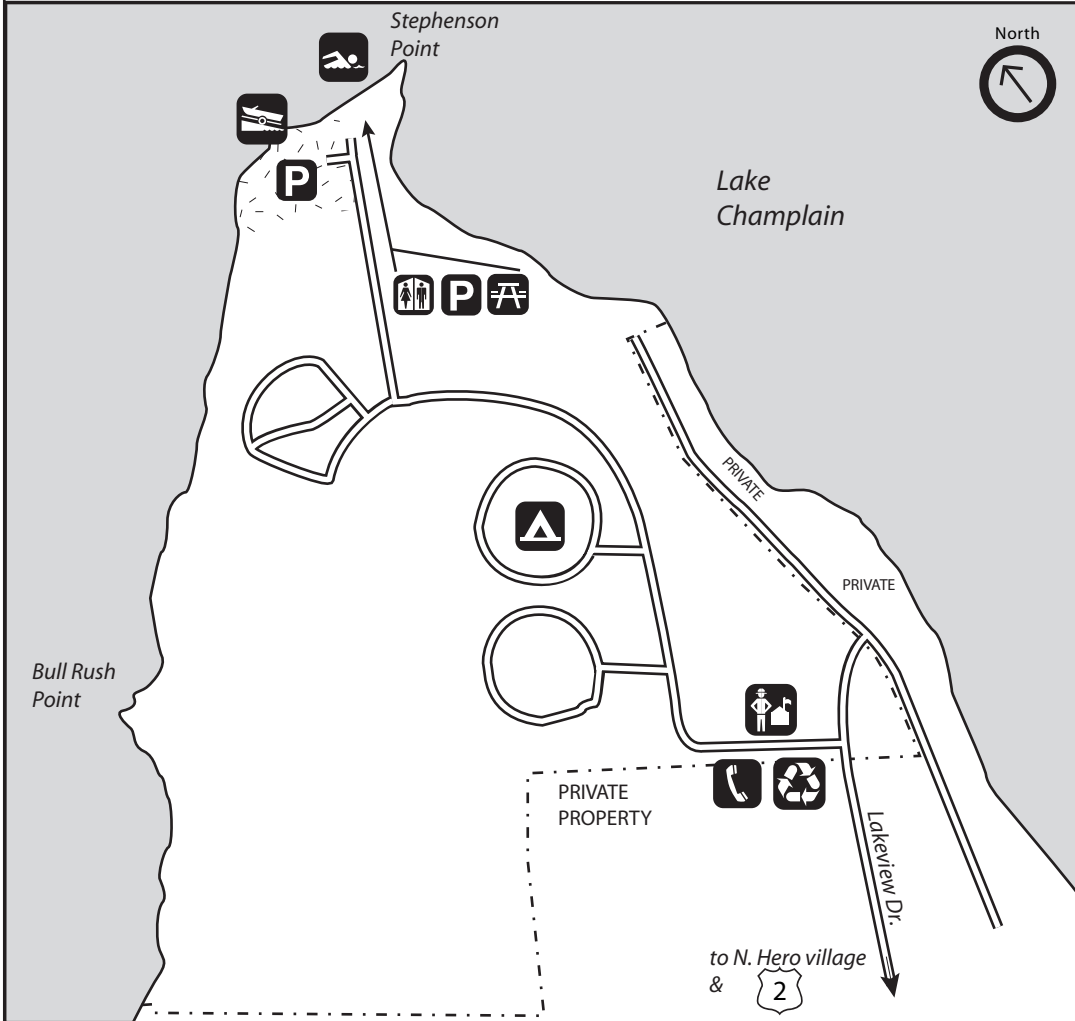

North Hero State Park

	Park office		Restrooms		Campsite	
	Campground		Showers (\$)		Lean-to	
	Parking		Playground		Group Camping	
	Swimming area		Swings		Trash/Recycling center	
	Picnic area		Volleyball		Wheelchair accessible	
	Boat launch		Volunteer Site		RV Sanitary Station	
	Public phone		Park boundary		Drinking water	
			Trail			

Campground