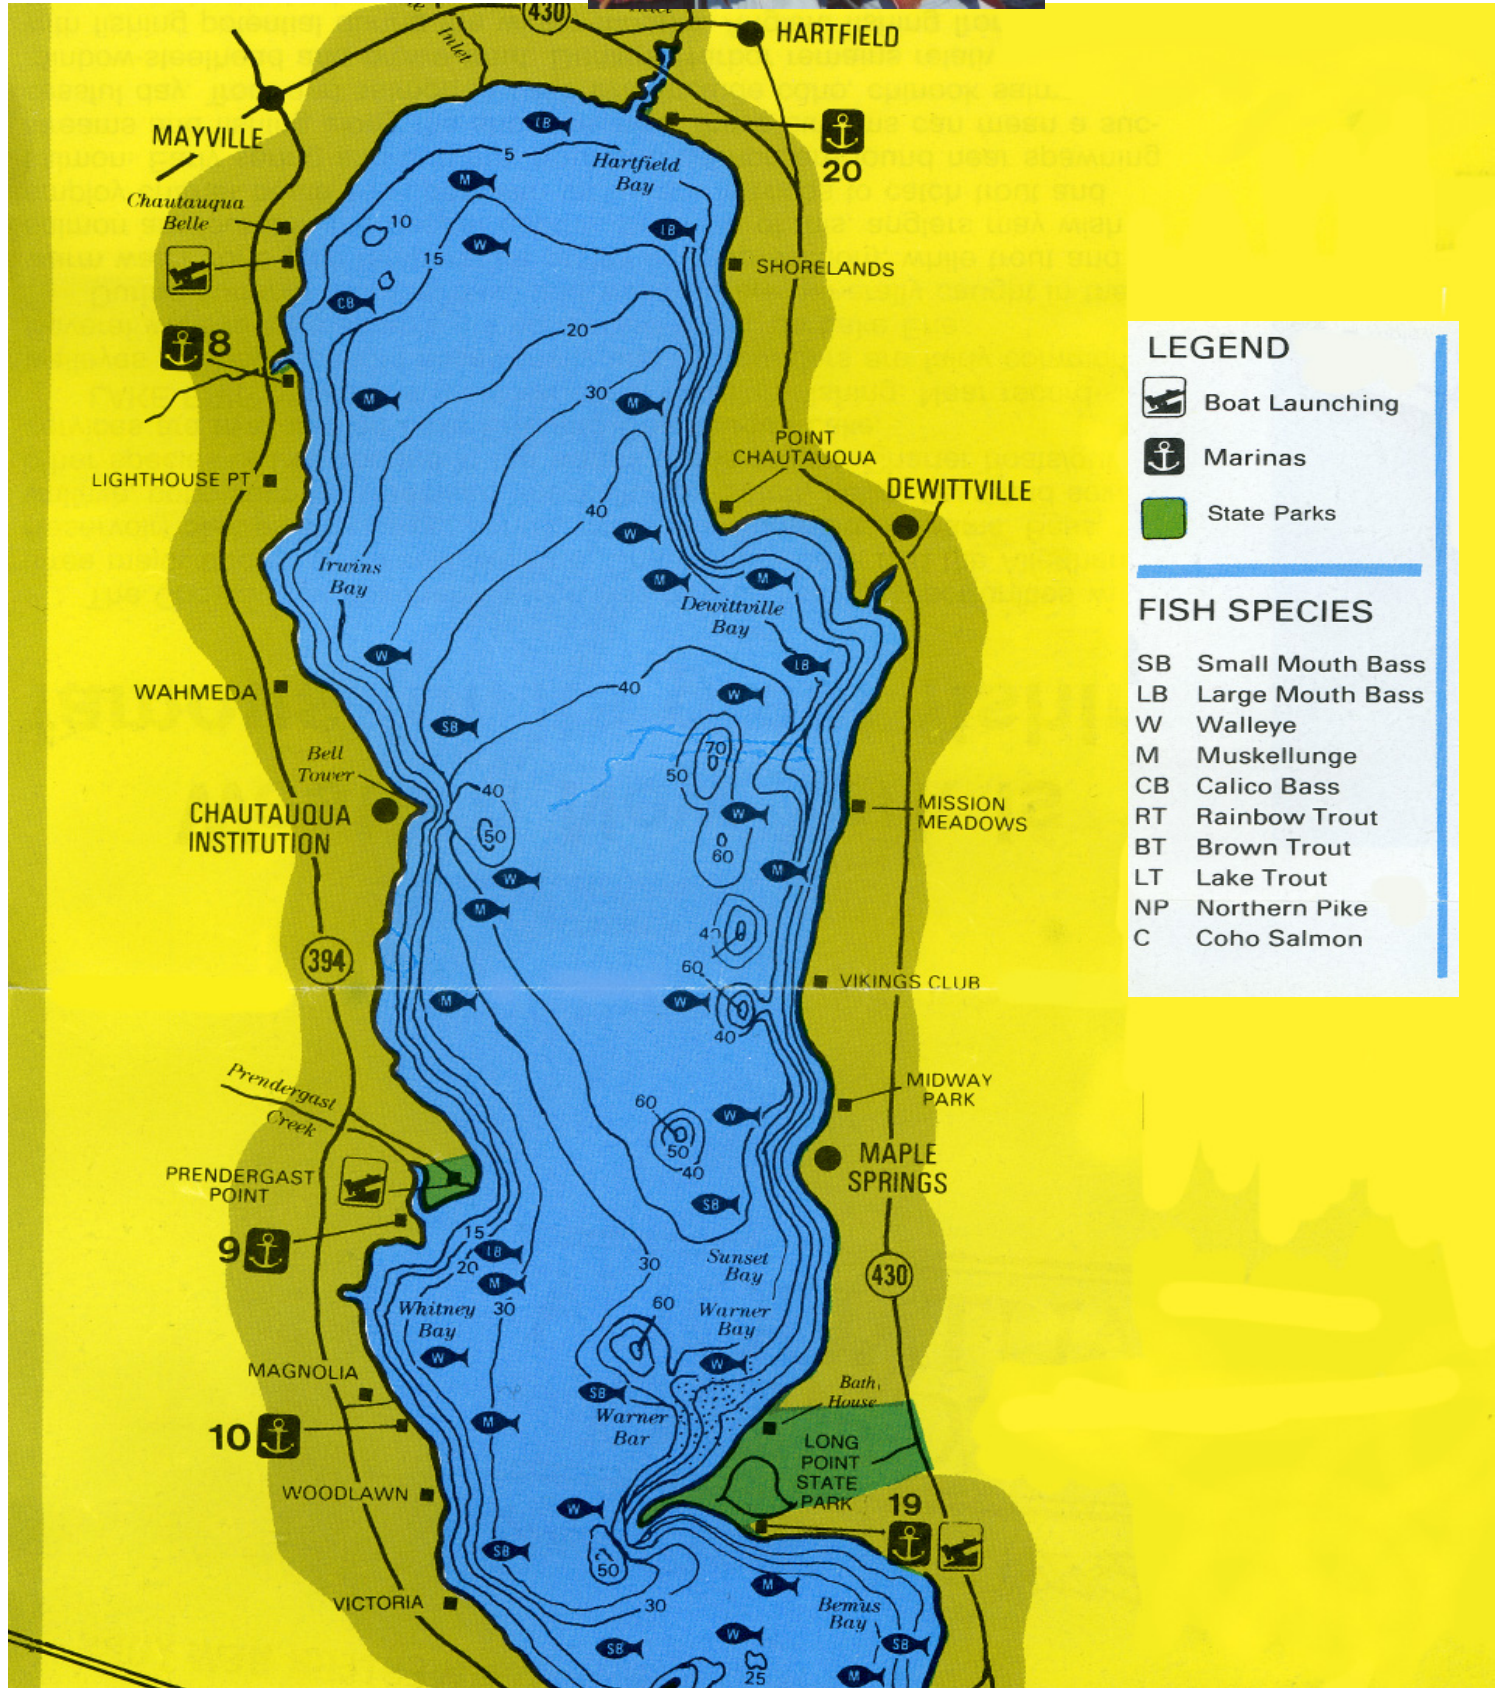

Chautauqua Lake Fishing Map

Upper Basin

LEGEND

- Boat Launching
- Marinas
- State Parks

FISH SPECIES

- SB Small Mouth Bass
- LB Large Mouth Bass
- W Walleye
- M Muskellunge
- CB Calico Bass
- RT Rainbow Trout
- BT Brown Trout
- LT Lake Trout
- NP Northern Pike
- C Coho Salmon