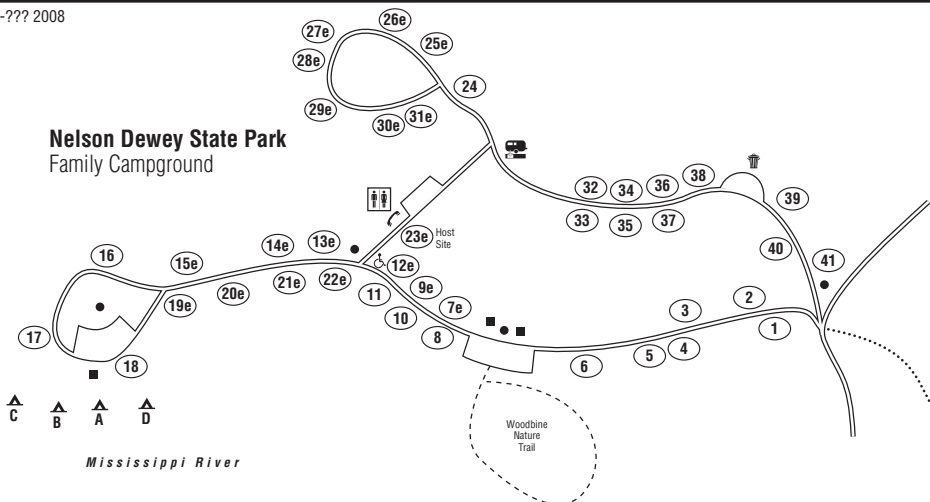

Trail Information	
Trail	Length
Cedar Trail	.2 mile
Prairie Trail	.2 mile
Oakwood Trail	.4 mile
Mound Point Trail	.6 mile
Woodbine Nature Trail	.3 mile

Pub-PR-??? 2008

### Legend

- Pit Toilet
- Water
- 🚚 Trailer Dump/Fill
- 🚿 Showers/Flush Toilet
- ① Campsite
- ①e Electrical Campsite
- ♿ Handicap Accessible
- ▲ Walk-In Campsite
- ① Group Camp
- ♻️ Dumpster/Recycle Station
- 🏠 Shelter
- ⛶ Picnic Area
- Stone Wall
- Indian Mounds
- 🦋 Wildlife Observation Area
- ⚡ Rock Outcrops
- ⋯ Hiking Trail
- - - Nature Trail