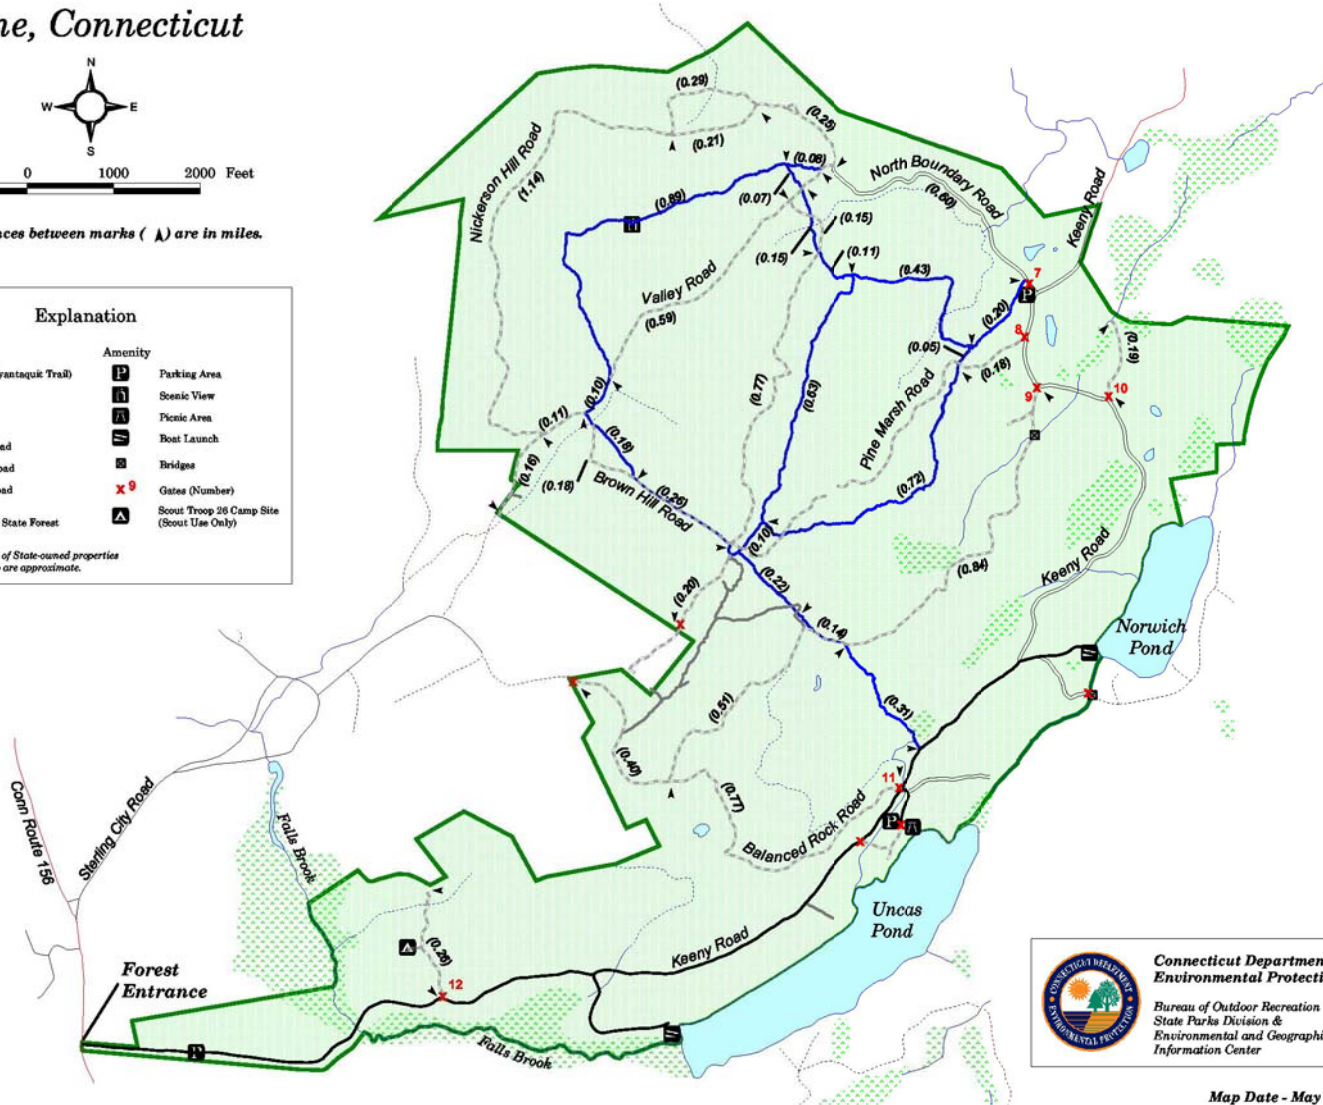

Nehantic State Forest

Lyme, Connecticut

1000 0 1000 2000 Feet

Trail distances between marks (▲) are in miles.

Explanation

Trails	Blue (Nayantaquik Trail)	Amenity	Parking Area
Roads	None	Scenic View	Scenic View
Paved Road	Paved Road	Picnic Area	Picnic Area
Gravel Road	Gravel Road	Boat Launch	Boat Launch
Forest Road	Forest Road	Bridges	Bridges
Nehantic State Forest	Nehantic State Forest	Gazes (Number)	Gazes (Number)
		Scout Troop 26 Camp Site (Scout Use Only)	Scout Troop 26 Camp Site (Scout Use Only)

Connecticut Department of Environmental Protection
Bureau of Outdoor Recreation
State Parks Division &
Environmental and Geographic Information Center

Map Date - May 2001