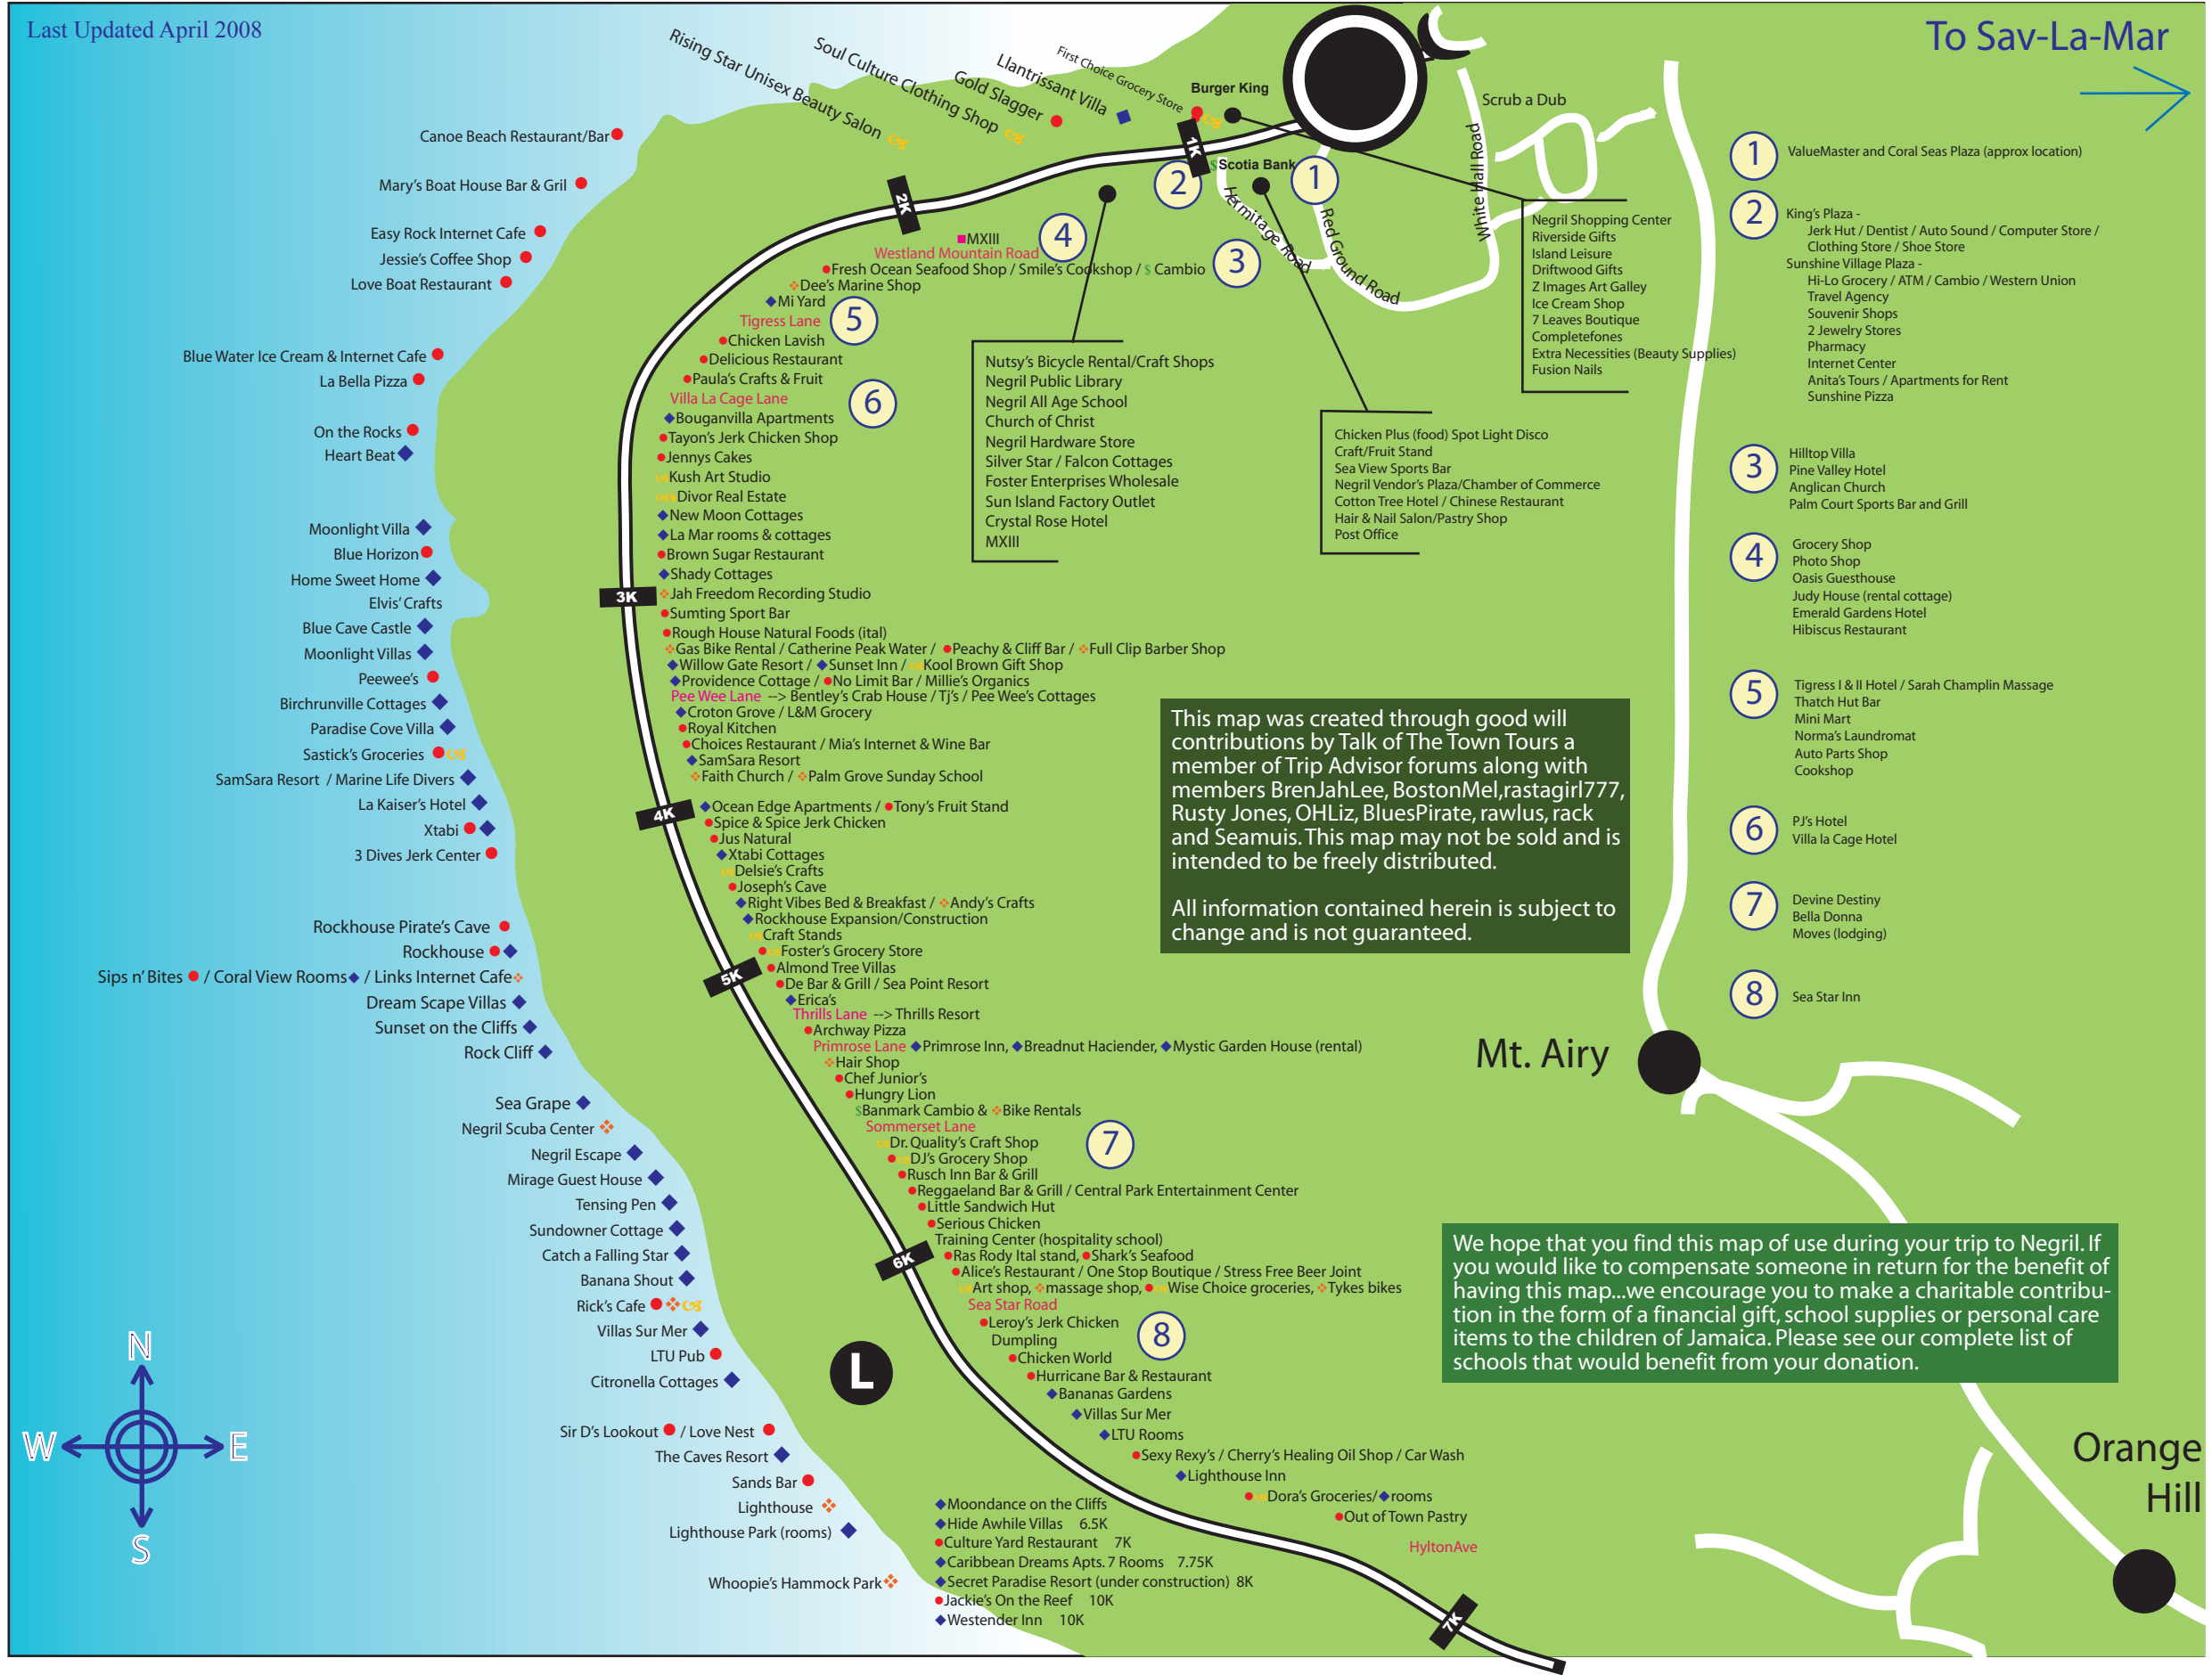

Last Updated April 2008

To Sav-La-Mar

This map was created through good will contributions by Talk of The Town Tours a member of Trip Advisor forums along with members BrenJahLee, BostonMel, rastagirl777, Rusty Jones, OHLiz, BluesPirate, rawlus, rack and Seamuis. This map may not be sold and is intended to be freely distributed.

All information contained herein is subject to change and is not guaranteed.

We hope that you find this map of use during your trip to Negril. If you would like to compensate someone in return for the benefit of having this map...we encourage you to make a charitable contribution in the form of a financial gift, school supplies or personal care items to the children of Jamaica. Please see our complete list of schools that would benefit from your donation.

- 1 ValueMaster and Coral Seas Plaza (approx location)
- 2 King's Plaza - Jerk Hut / Dentist / Auto Sound / Computer Store / Clothing Store / Shoe Store
  Sunshine Village Plaza - Hi-Lo Grocery / ATM / Cambio / Western Union
  Travel Agency
  Souvenir Shops
  2 Jewelry Stores
  Pharmacy
  Internet Center
  Anita's Tours / Apartments for Rent
  Sunshine Pizza
- 3 Hilltop Villa
  Pine Valley Hotel
  Anglican Church
  Palm Court Sports Bar and Grill
- 4 Grocery Shop
  Photo Shop
  Oasis Guesthouse
  Judy House (rental cottage)
  Emerald Gardens Hotel
  Hibiscus Restaurant
- 5 Tigress I & II Hotel / Sarah Champlin Massage
  Thatch Hut Bar
  Mini Mart
  Norma's Laundromat
  Auto Parts Shop
  Cookshop
- 6 PJ's Hotel
  Villa la Cage Hotel
- 7 Devine Destiny
  Bella Donna
  Moves (lodging)
- 8 Sea Star Inn

This map is purposefully not to scale. Kilometer markers are shown by a line on the main road (West End Road.) beginning at the Roundabout. They are spaced further apart in some areas than others to allow for the listing of as many locations as possible. A property may be listed closer to one KM marker than another but isn't necessarily closer to that marker, just somewhere between the two markers.

Mt. Airy

Orange Hill