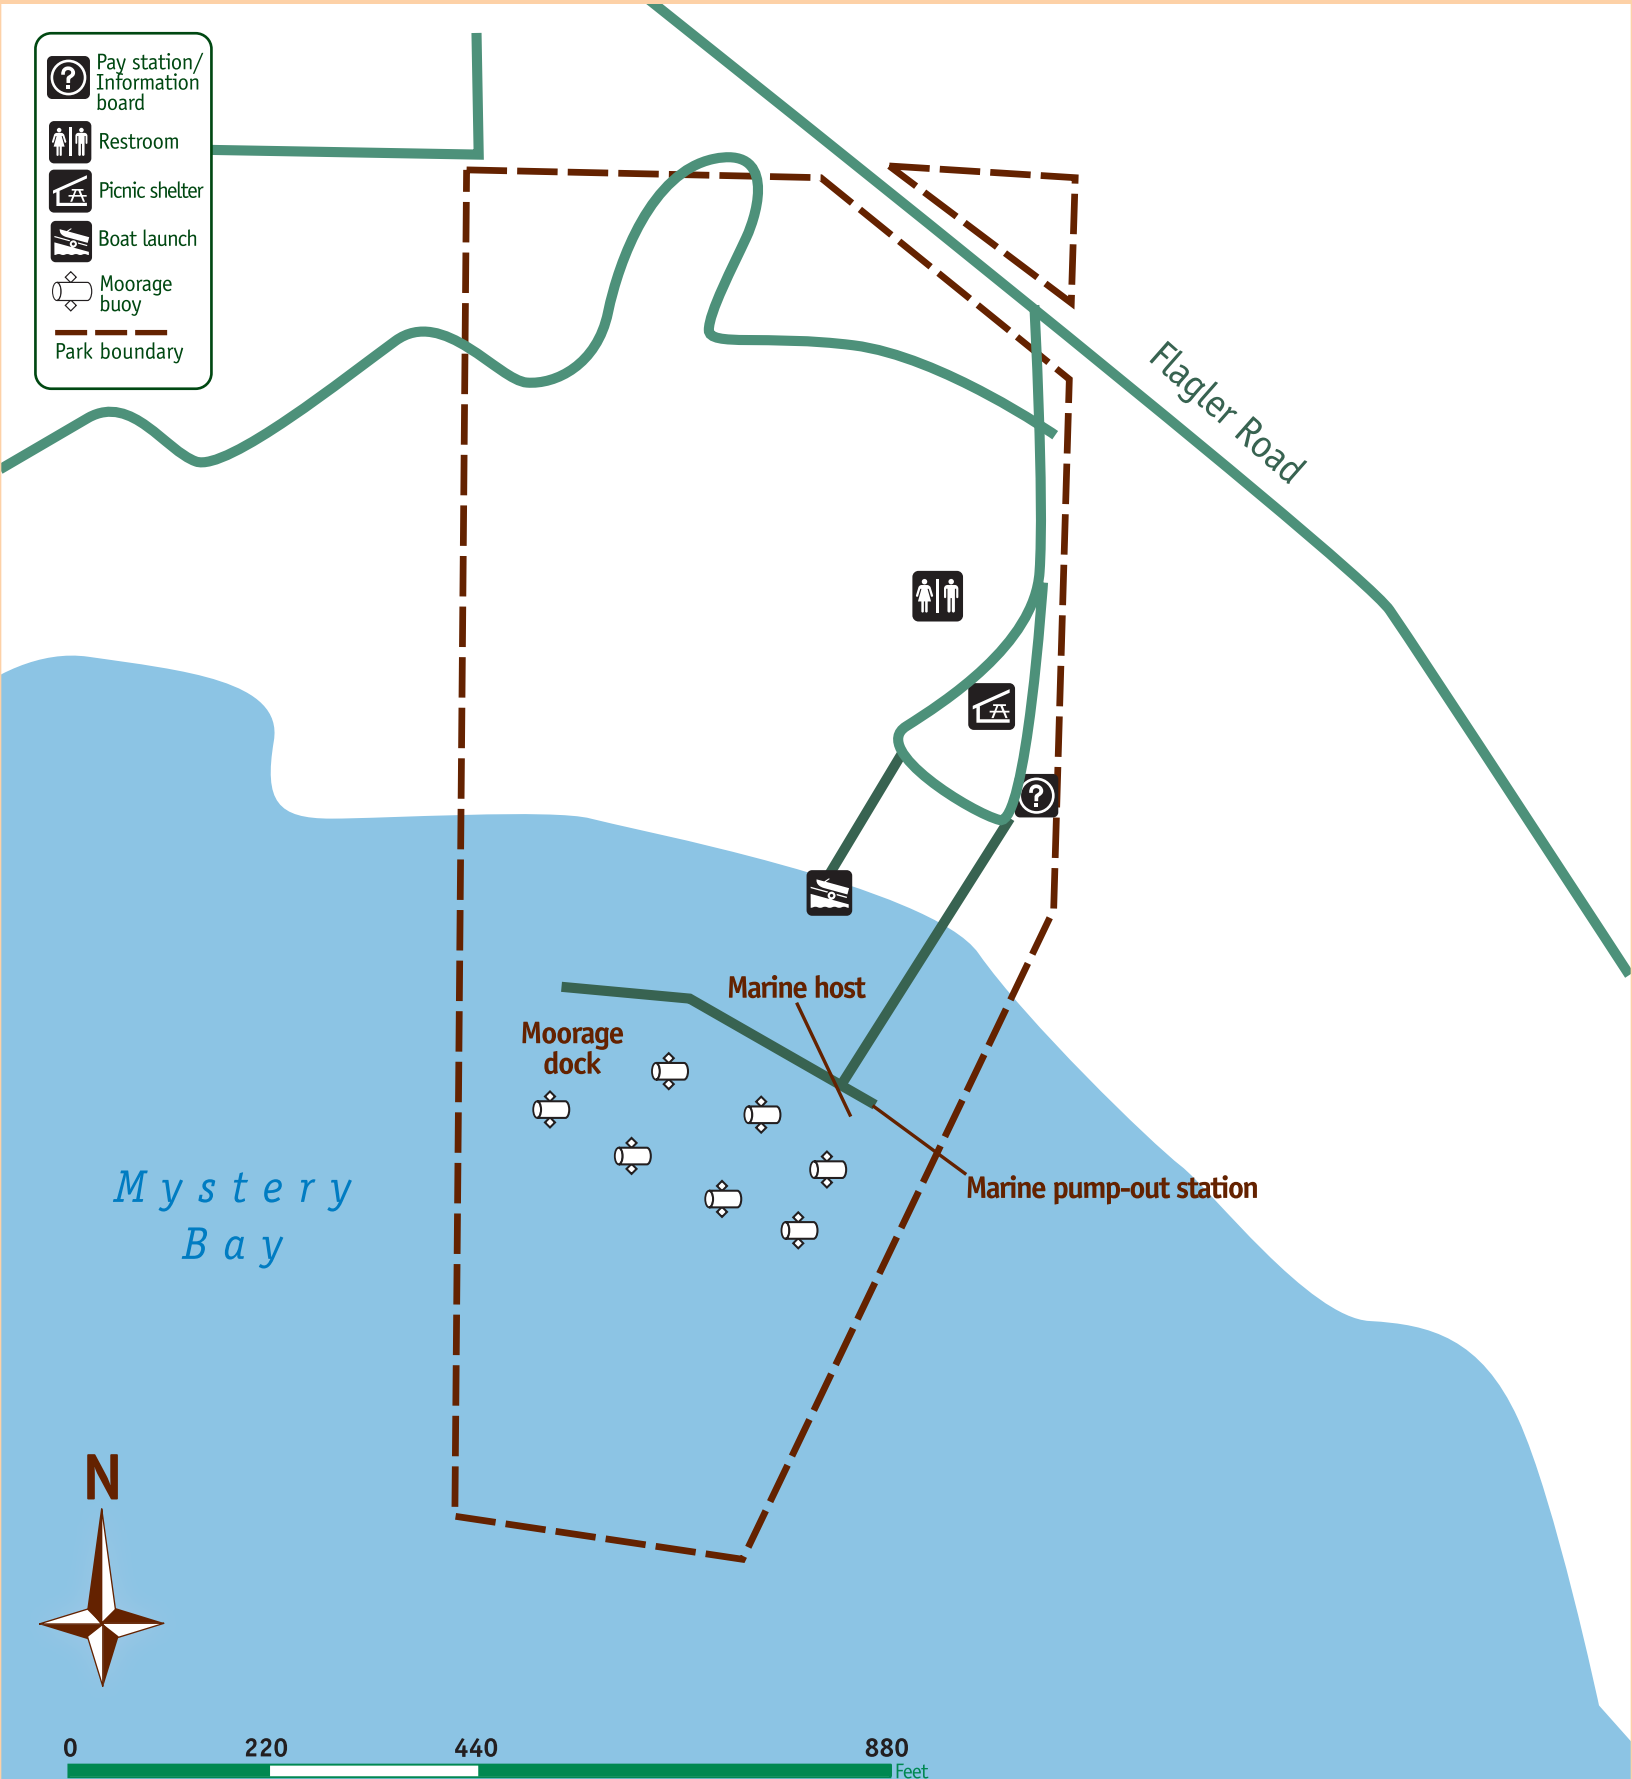

Mystery Bay State Park

- Pay station/
Information board
- Restroom
- Picnic shelter
- Boat launch
- Moorage buoy
- Park boundary

(Revised 12.12.08)