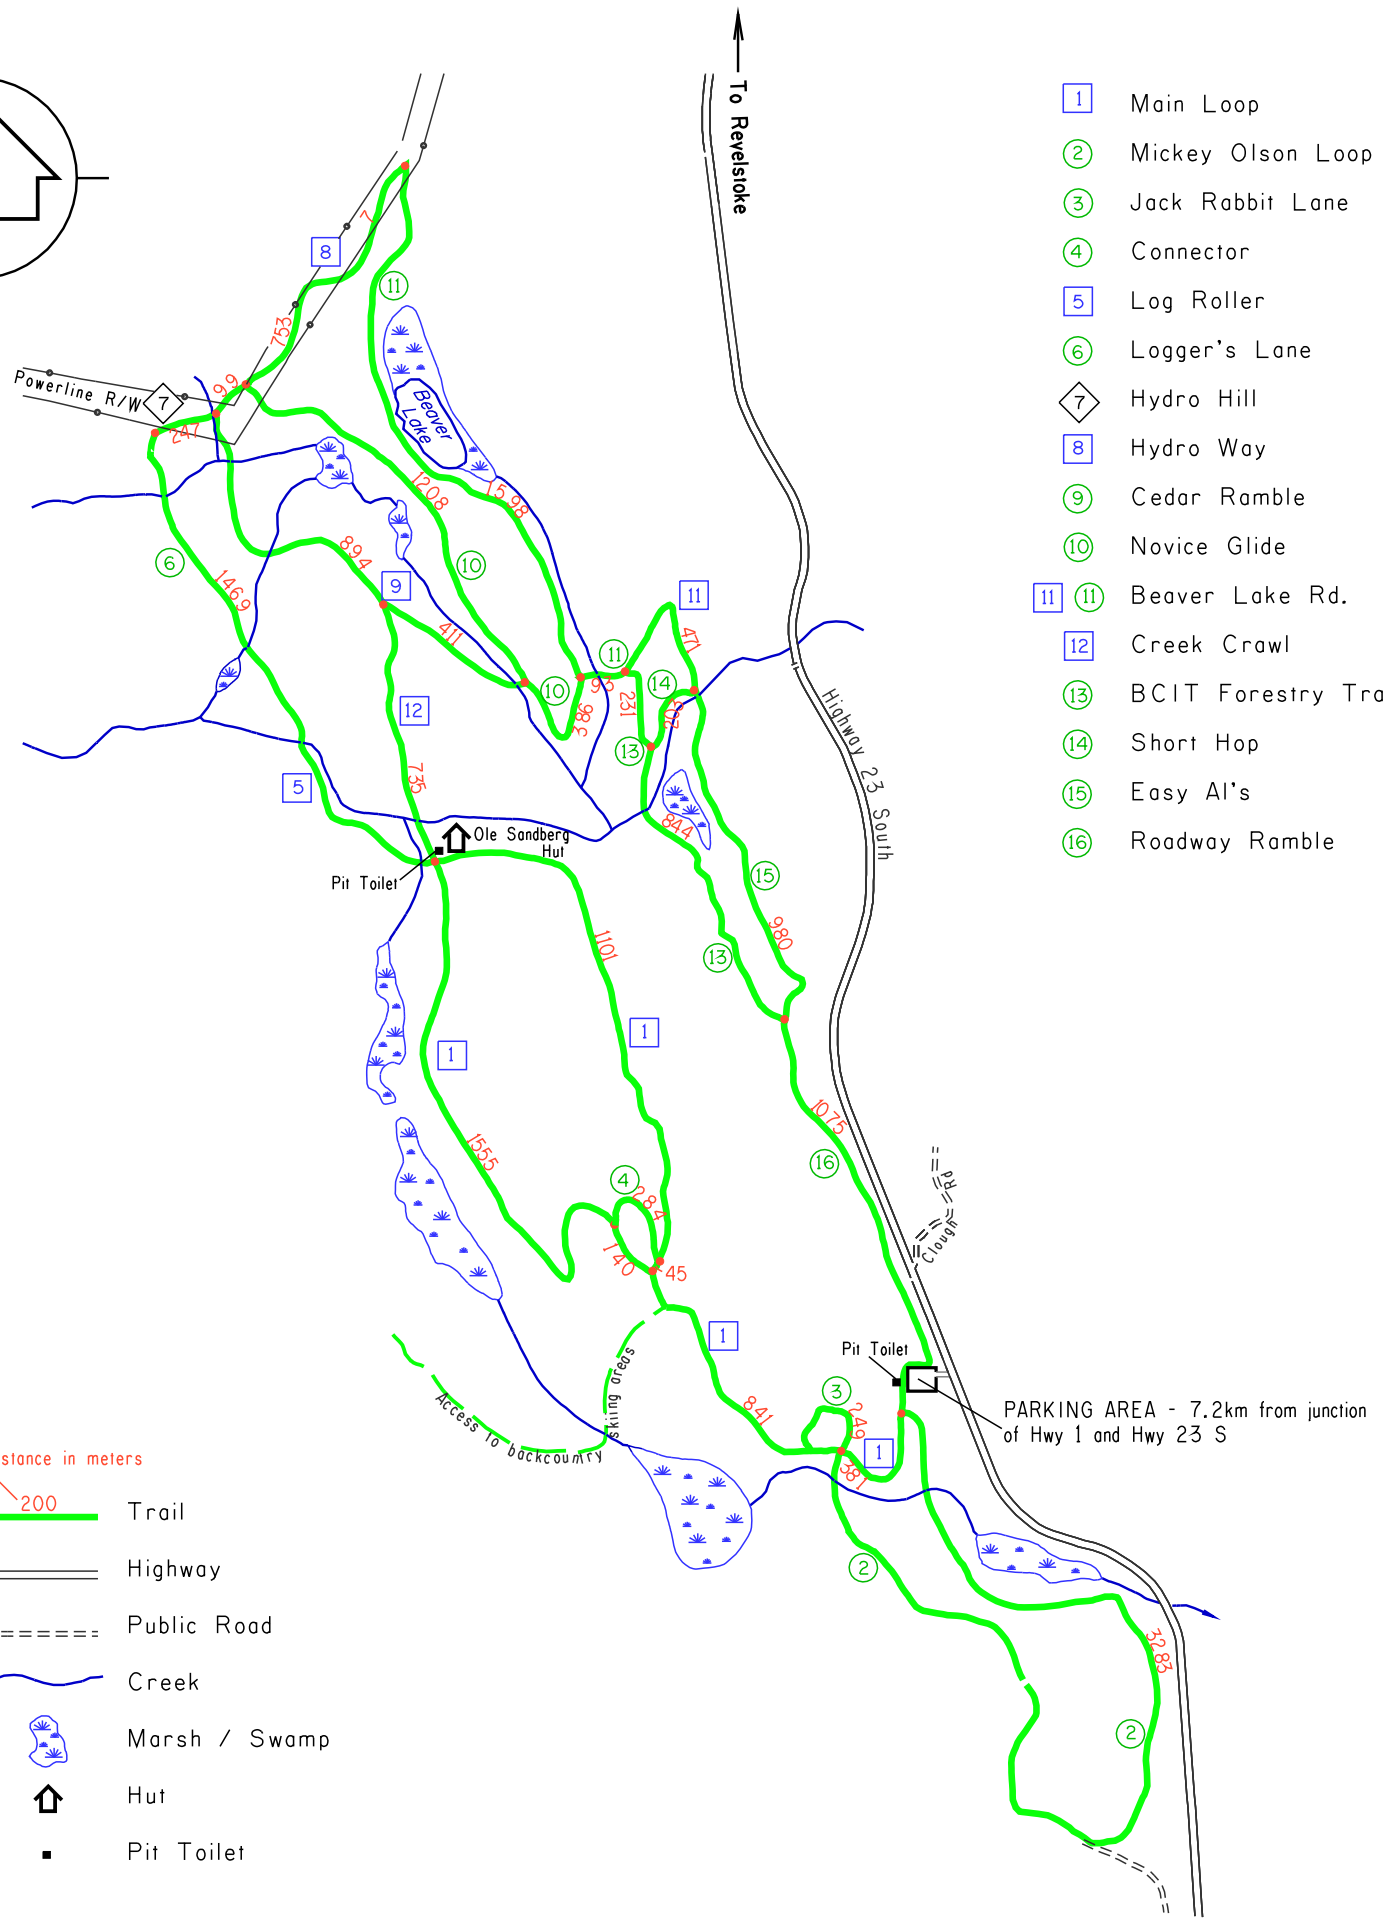

Mt. Macpherson Nordic Ski Trails

- 1 Main Loop
- 2 Mickey Olson Loop
- 3 Jack Rabbit Lane
- 4 Connector
- 5 Log Roller
- 6 Logger's Lane
- 7 Hydro Hill
- 8 Hydro Way
- 9 Cedar Ramble
- 10 Novice Glide
- 11 Beaver Lake Rd.
- 12 Creek Crawl
- 13 BCIT Forestry Trail
- 14 Short Hop
- 15 Easy AI's
- 16 Roadway Ramble

- Trail distance in meters
- 200 Trail
 - ==== Highway
 - ===== Public Road
 - ~~~~~ Creek
 - Marsh / Swamp
 - Hut
 - Pit Toilet

PARKING AREA - 7.2km from junction of Hwy 1 and Hwy 23 S