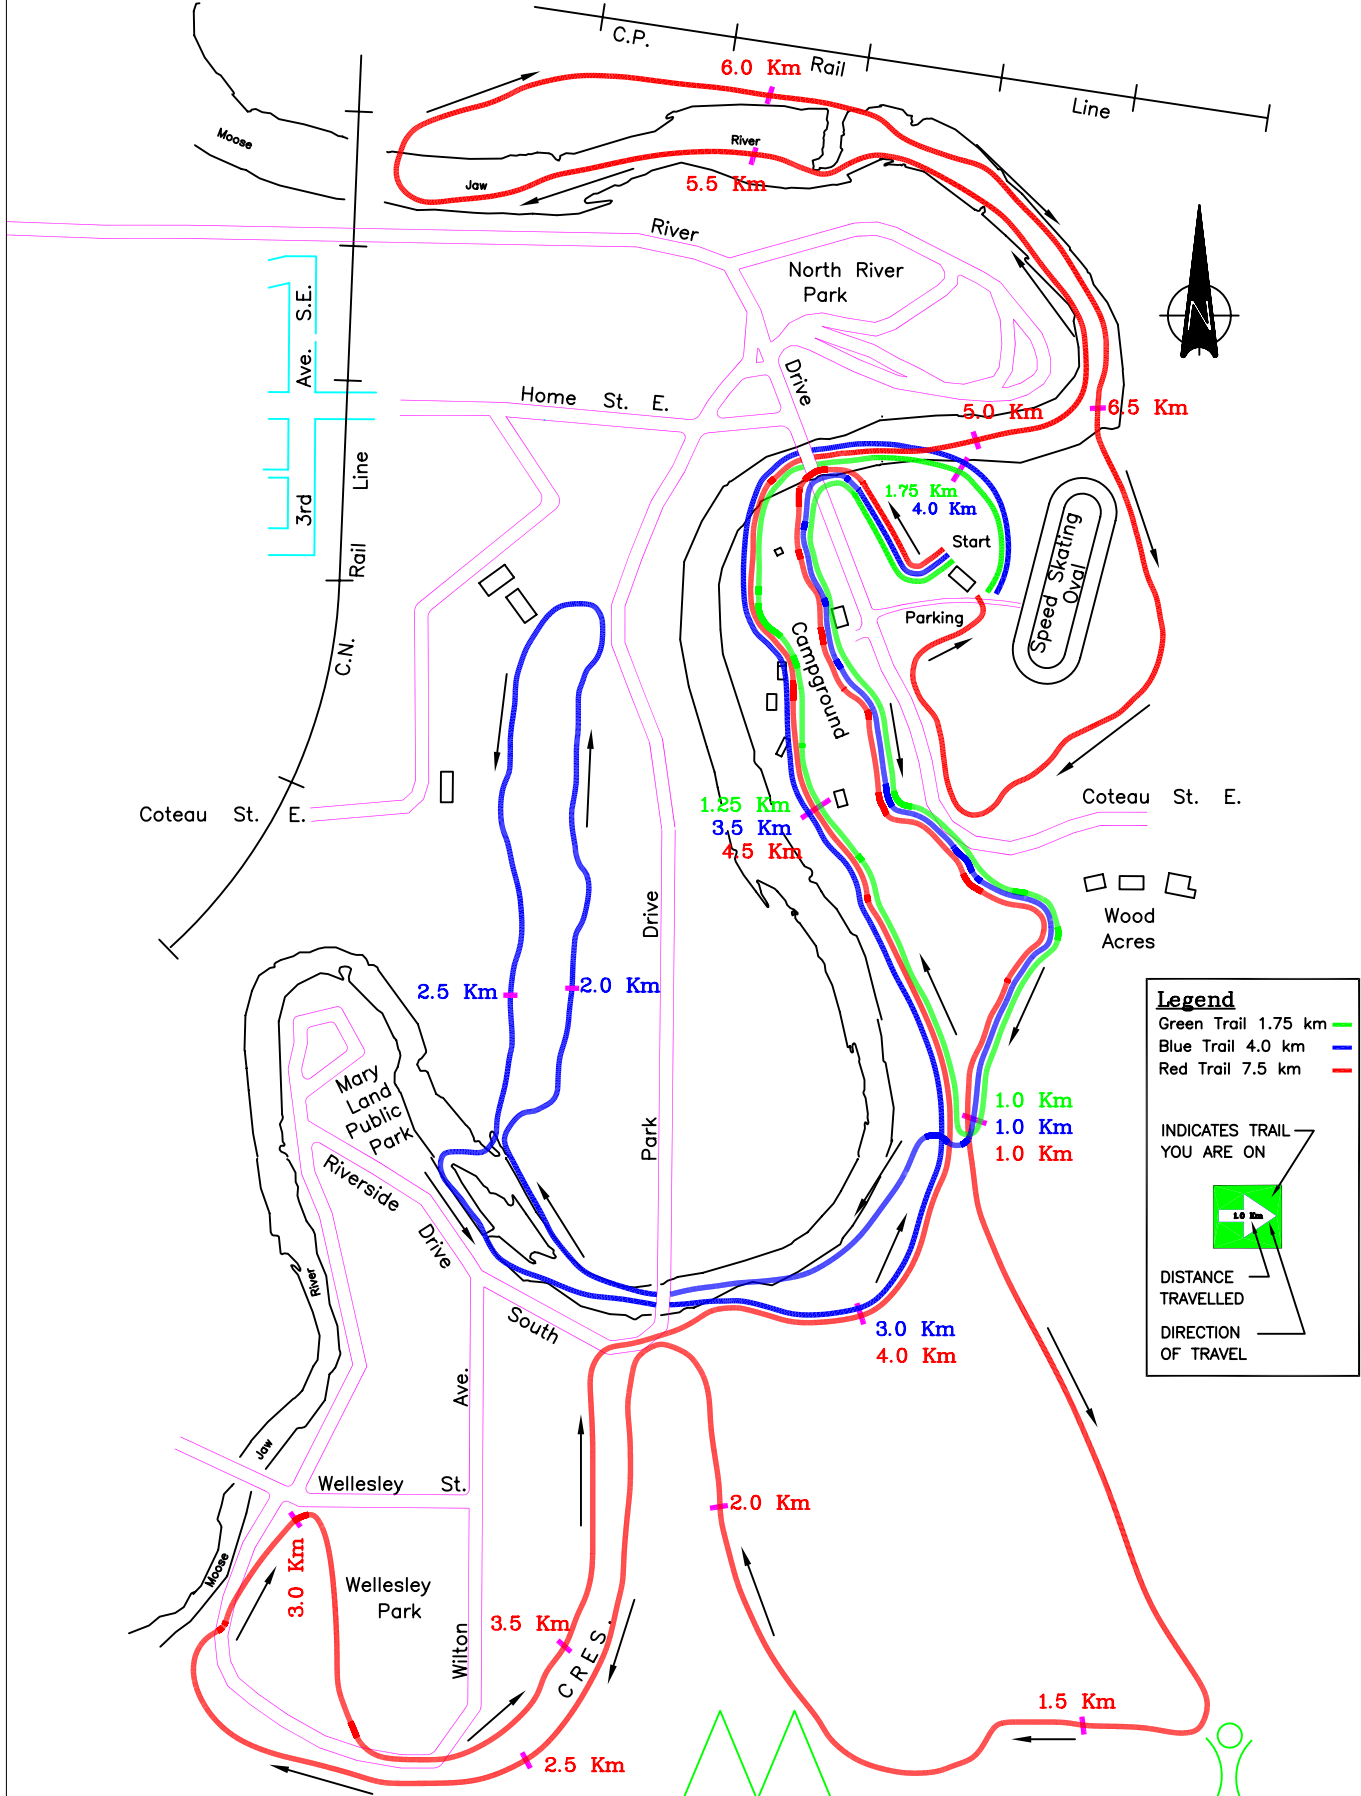

MOOSE JAW PARKS AND RECREATION DEPARTMENT

CROSS-COUNTRY SKI TRAILS

**Legend**

- Green Trail 1.75 km
- Blue Trail 4.0 km
- Red Trail 7.5 km

INDICATES TRAIL YOU ARE ON

DISTANCE TRAVELLED

DIRECTION OF TRAVEL