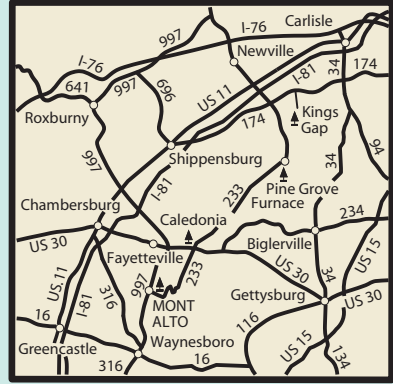

MONT ALTO STATE PARK

Mont Alto Campus
Penn State
University

Gate
Gate

MICHAUX
STATE
FOREST

OAK RD
TO PA.997 & MONT
ALTO, 1 MI.
Snowmobile & Automobile
Joint Use Roadways

Oak Knob Trail

Playfield
Restrooms
Old Carousel
Picnic
Pavilion
Playground
Horseshoe Pits

FRANKLIN COUNTY

PRIVATE LAND