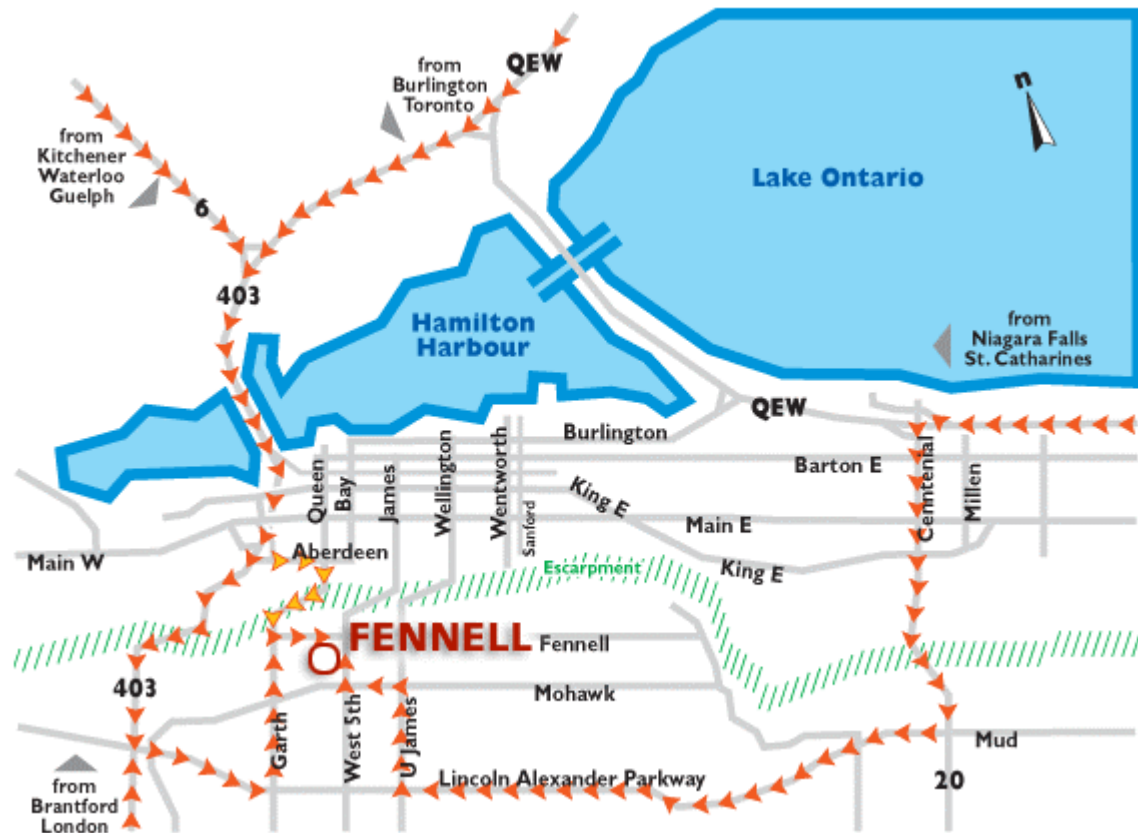

### Directions

#### From points north and east (Toronto/Oakville/Burlington/Guelph):

- Hwy #403 West to Hamilton
- Exit at Aberdeen Avenue (can only go east)
- Turn right on Queen Street / Beckett Ave (Mountain Access)
- Turn left on Fennell Avenue at the first stop light at the top of the "mountain"
- Mohawk College, Fennell Campus is on your right at the second stop light
- Turn right onto Governor's Blvd (see parking map below)

#### From points west (i.e. Brantford/London):

- Hwy #401 East
- Exit Hwy #403 East to Brantford and Hamilton
- Exit in Hamilton at the Lincoln Alexander Parkway ("the Linc") and go east
- Exit at Garth Street and turn left (north) (follow the signs for Mohawk College)
- Turn right (east) onto Fennell Avenue
- Mohawk College, Fennell Campus is on your right at the second stoplight
- Turn right onto Governor's Blvd (see parking map below)

**From points southeast (i.e. Niagara/St. Catharines):**

- QEW West to Hamilton
- Exit at Centennial Parkway (Hwy #20) and go left (south)
- Come up the "mountain" and turn right (west) on Mud Street; this becomes the Lincoln Alexander Parkway ("the Linc")
- Exit at Upper James Street and turn right (north)
- Turn left (west) on Mohawk Road (second stop light)
- Turn right (north) on West 5th St. (first stop light)
- Mohawk College, Fennell Campus is on your left just past the first stoplight