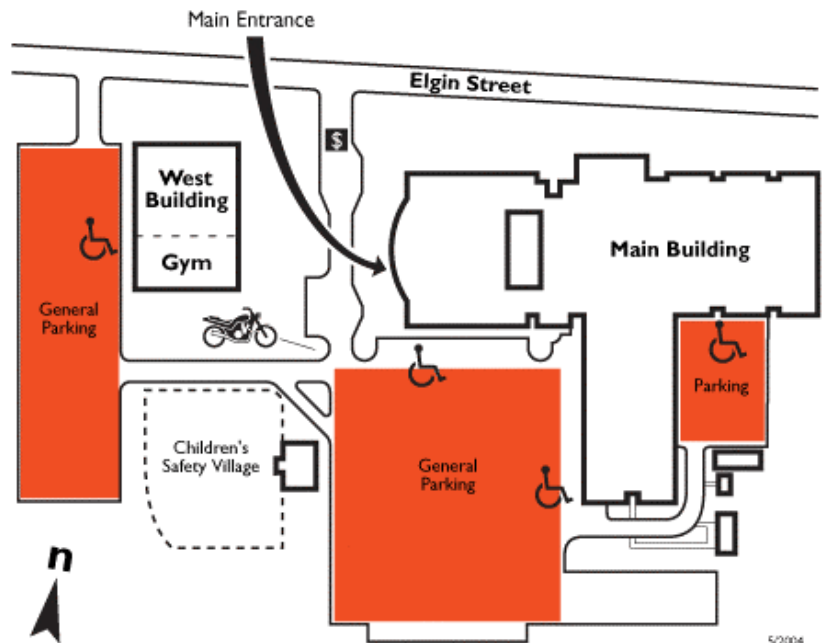

Brantford Campus, Mohawk College

411 Elgin Street
Brantford, Ontario, Canada N3T 5V2
phone: (519) 759-7200

Directions to main Brantford Campus

From points west (i.e. London):

- Hwy #401 East
- Exit Hwy #403 East to Brantford
- Exit Wayne Gretzky Parkway and go south
- Turn left on Elgin Street
- Brantford Campus is on your right

From points southeast (i.e. Hamilton/Niagara/St. Catharines):

- Hwy #403 West to Brantford
- Exit Wayne Gretzky Parkway and go south
- Turn left on Elgin Street
- Brantford Campus is on your right

Alternate from Hamilton...

- Hwy #53/2 West to Brantford
- Turn right on Garden Street
- Turn left on Elgin Street
- Brantford Campus is on your left

Visitor's parking is available in any of the areas shown in red on the map at right. Stop at the kiosk located at the entrance to the College for a parking pass.