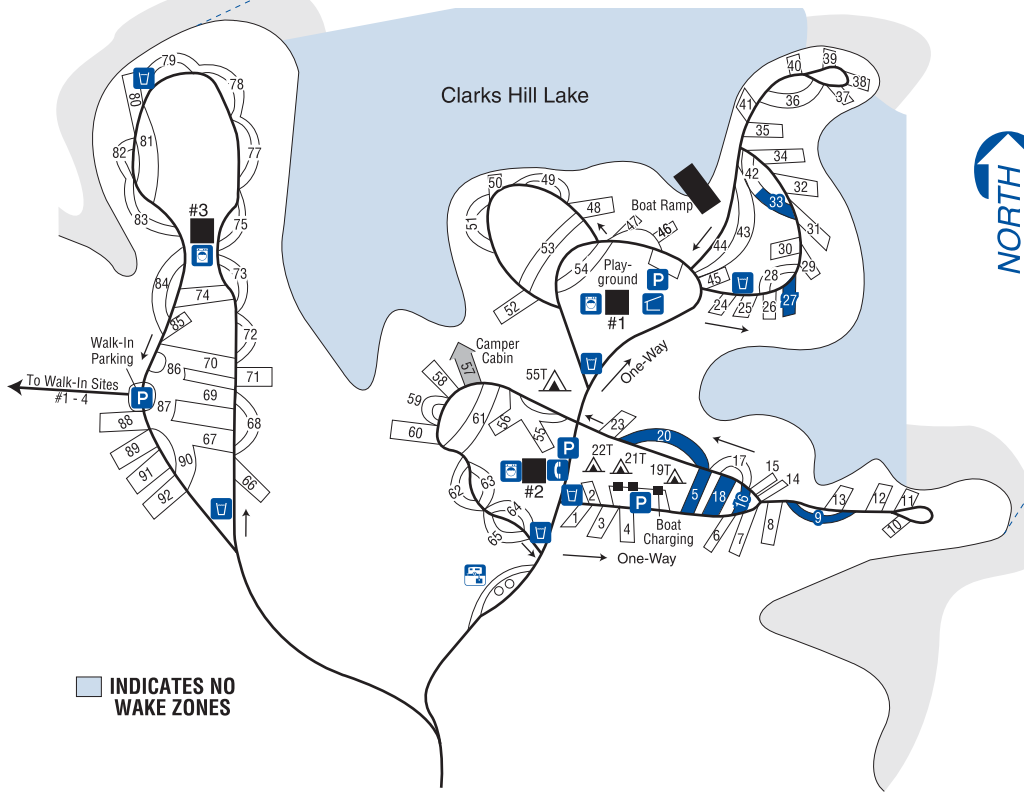

Legend

-  Laundry
-  Dump Station
-  Picnic Shelter
-  Trash
-  Parking
-  Phone
-  Cottage
-  Comfort/Rest Station
-  50 AMP
-  No Wake Zone
-  Camping
-  Backcountry Campsite
-  Trail

 INDICATES NO WAKE ZONES