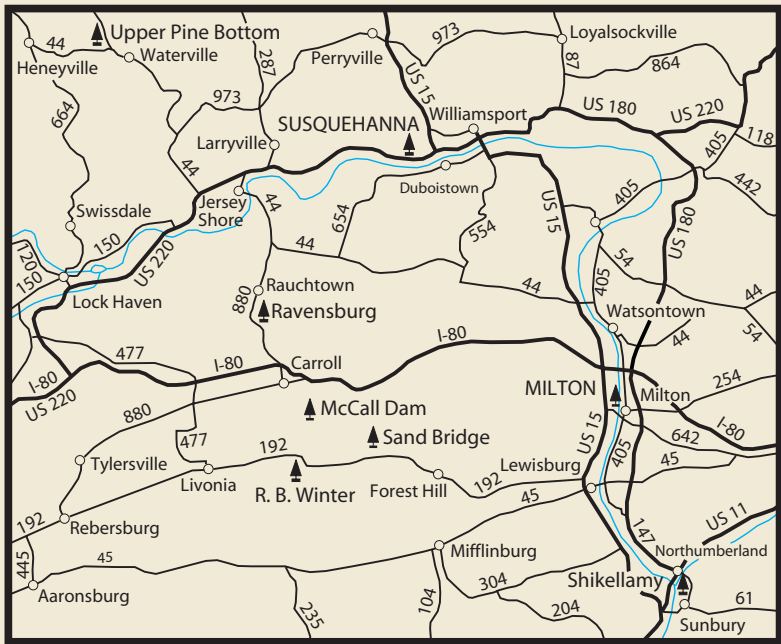

Map by Wayne T. Fechter 9/03

### MILTON STATE PARK

- Hiawatha Paddlewheeler
- Water Fountain
- Picnic Area
- Restrooms
- Picnic Pavilion
- Snack Bar / Ticket Office / Souvenirs
- Playground
- Boat Launch
- Hiking Trail
- Unpaved Road
- State Park No Hunting

### SUSQUEHANNA STATE PARK