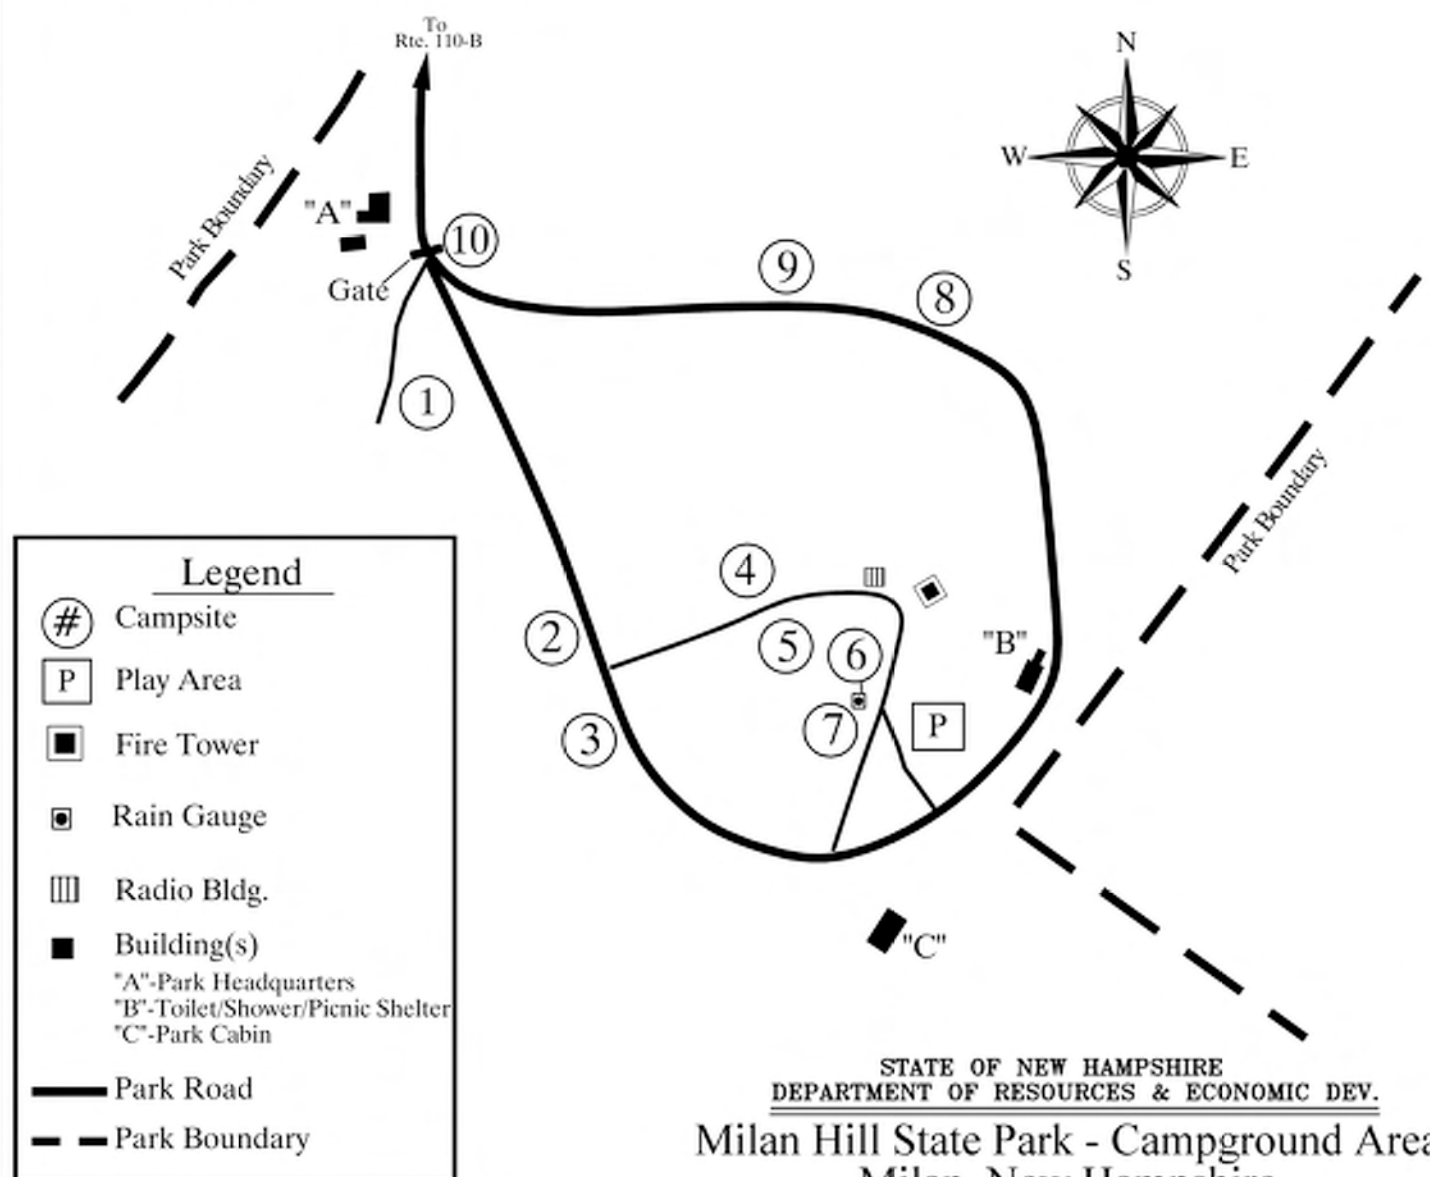

Location Map: (Source: NH Highway Map-NH DTTD)

Vicinity Map

Legend	
Ⓝ	Campsite
Ⓟ	Play Area
■	Fire Tower
◻	Rain Gauge
▤	Radio Bldg.
■	Building(s)
	"A"-Park Headquarters
	"B"-Toilet/Shower/Picnic Shelter
	"C"-Park Cabin
—	Park Road
- - -	Park Boundary

STATE OF NEW HAMPSHIRE  
DEPARTMENT OF RESOURCES & ECONOMIC DEV.

Milan Hill State Park - Campground Area  
Milan, New Hampshire

Scale: 0' 100' 200'

\* Park Infrastructure is based on GPS mapping and should be considered general.