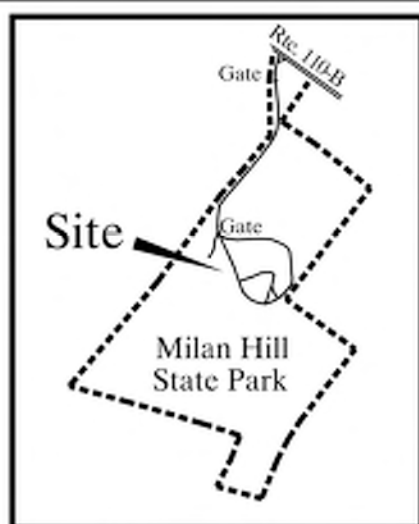

Location Map: (Source: NH Highway Map-NH DTTD)

Vicinity Map

Legend	
Ⓝ	Campsite
Ⓟ	Play Area
■	Fire Tower
◻	Rain Gauge
▤	Radio Bldg.
■	Building(s)
	"A"-Park Headquarters
	"B"-Toilet/Shower/Picnic Shelter
	"C"-Park Cabin
—	Park Road
- - -	Park Boundary

STATE OF NEW HAMPSHIRE  
DEPARTMENT OF RESOURCES & ECONOMIC DEV.

Milan Hill State Park - Campground Area  
Milan, New Hampshire

Scale: 0' 100' 200'

\* Park Infrastructure is based on GPS mapping and should be considered general.