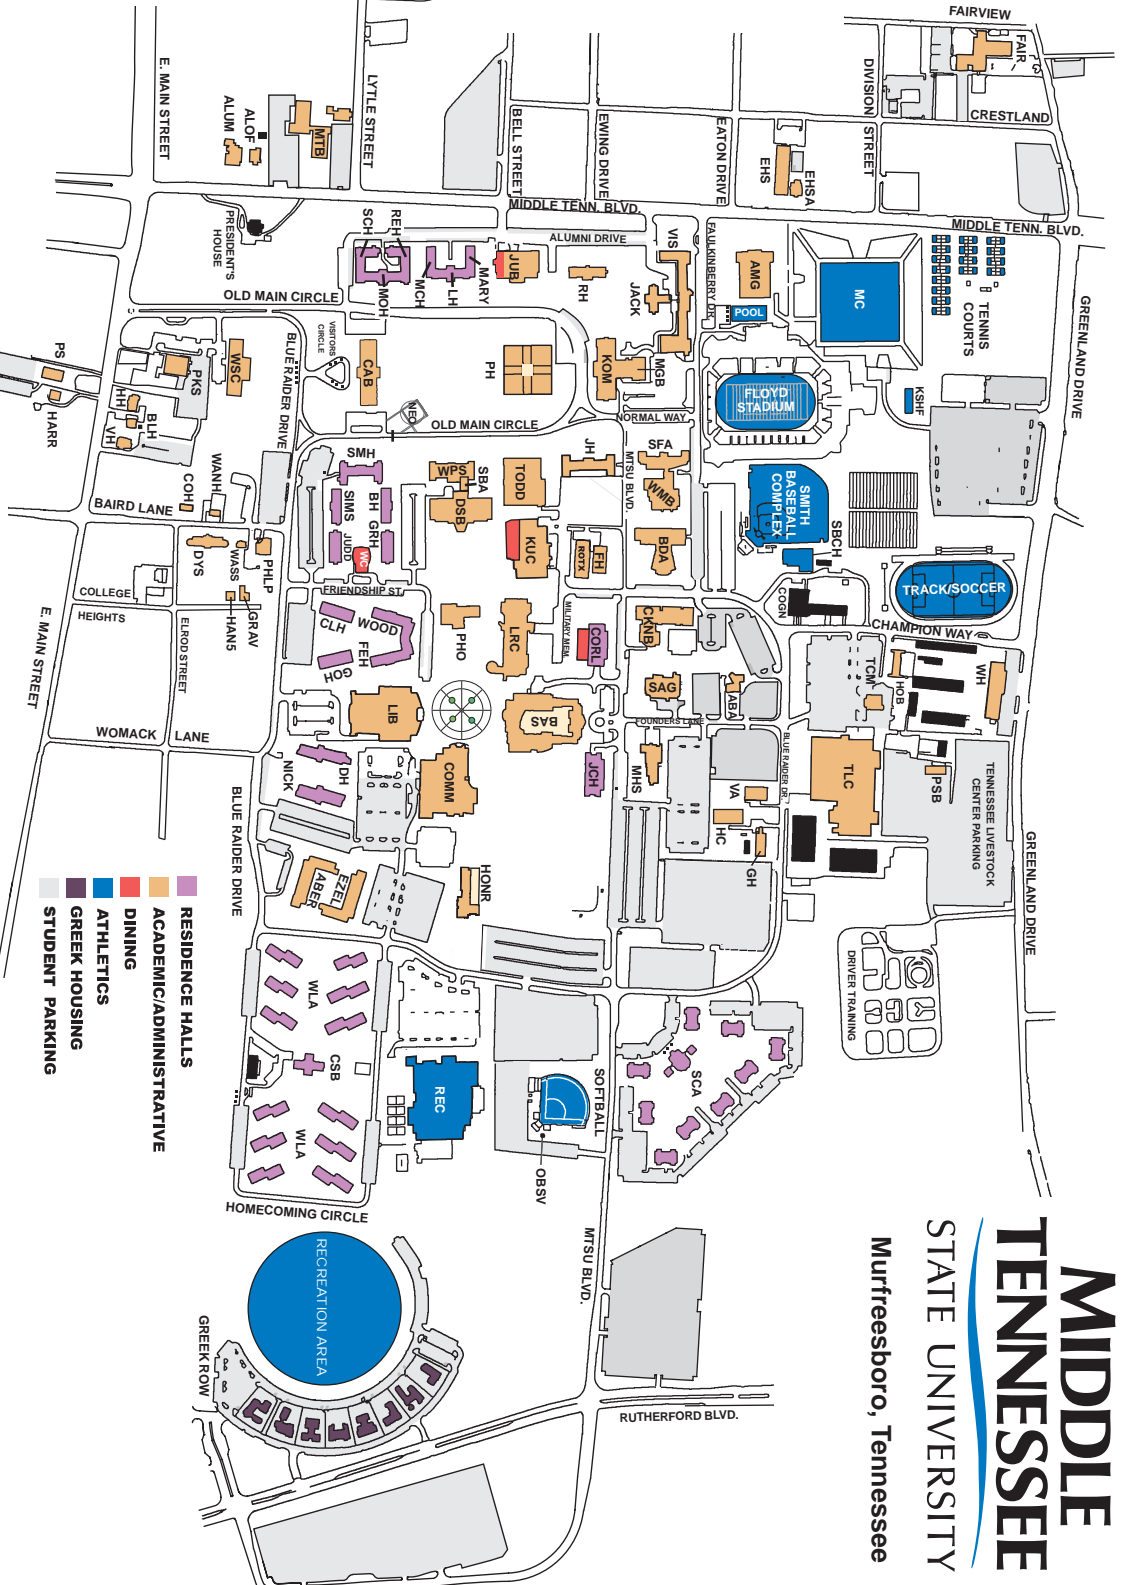

- MGB Midgett Building
- MHS McFarland Health Services
- MOH Monahan Hall
- MTB Middle Tennessee Building
- NEO Naked Eye Observatory
- NICK Nicks Hall
- OBVS Observatory
- PCS Pittard Campus School
- PH Peck Hall
- PHLP Project HELP
- PHO Photography Building
- PKS Parking Services Building, 1403 E. Main
- POOL Natatorium
- PS Public Safety, 1412 E. Main Street
- PSB Printing Services Building
- REC Recreation Center

- REH Reynolds Hall
- RH Rutledge Hall
- ROTX ROTC Annex
- SAG Stark Agribusiness and Agribusiness Center
- SBA Strobel Biology Annex
- SBCH Stephen B. Smith Baseball Clubhouse
- SCA Scarlett Commons Apartments 1-9
- SCH Schardt Hall
- SFA Saunders Fine Arts Building
- SIMS Sims Hall
- SMH Smith Hall
- TCM Telecommunications Building
- TLC Tennessee Livestock Center

- TODD Andrew L. Todd Hall
- VA Vocational Agriculture
- VH Dept. of Criminal Justice Admin., 1421 E. Main St. (Vaughn House)
- VIS Voorhies Industrial Studies
- WANH Internal Audit (Wansley House)
- WASS Budget Office (Wassom House)
- WC Woodmore Cybercare
- WH Warehouse (Maintenance Complex)
- WLA Warehouse Lane Apartments A-L
- WMB Wright Music Building
- WOOD Wood Hall
- WPS Wisser-Patten Science Hall
- WSC Wood-Stegall Center (Development and University Relations)

MIDDLE TENNESSEE
STATE UNIVERSITY
Murfreesboro, Tennessee