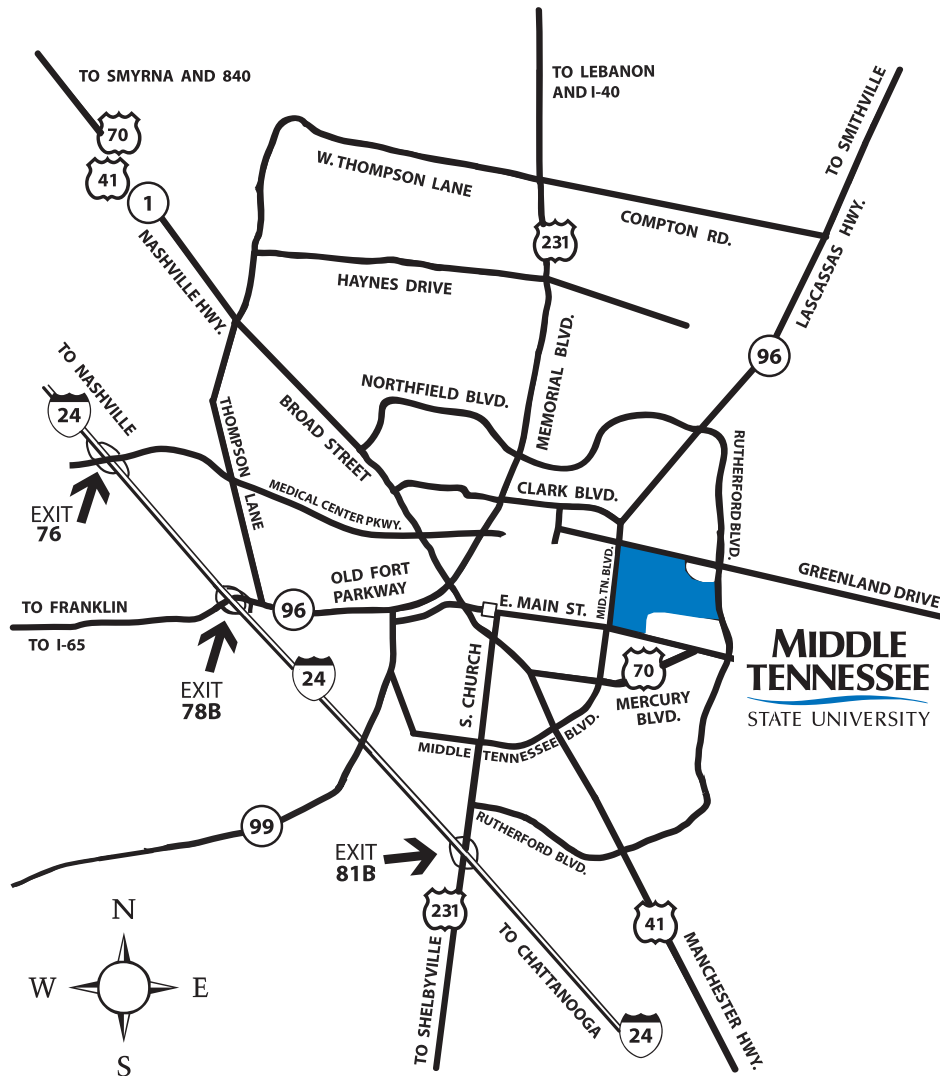

Directions to Murfreesboro and MTSU

From Nashville:

Take I-24E to Murfreesboro exit 76 and go left on Medical Center Parkway for 4 miles to Memorial Blvd. Turn left on Memorial and go .5 miles to Clark Blvd., turning right on E. Clark. Continue for 1.1 miles; street name changes to Middle Tennessee Blvd. Go 1.1 miles to East Main Street and turn left. Make an immediate left onto Old Main Circle (MTSU entrance).

OR

Take I-24E to Murfreesboro exit 78B. Merge onto Old Fort Parkway (Hwy. 96E) and drive 2.1 miles. Turn right onto Broad Street (US-41S/US-70S). Go .4 miles and turn left onto West Main Street. Proceed 1.5 miles and turn left onto Old Main Circle (MTSU entrance).

From Knoxville:

Take I-40W to Nashville/ Lebanon and exit #235 onto 840W. Take the Murfreesboro/ Smyrna exit (US-41S/US-70S, exit 55A). Merge onto US-41S/70S (Broad Street). Drive 4.5 miles and turn left onto West Main Street. Go another 1.5 miles and turn left onto Old Main Circle (MTSU entrance).

From Columbia:

Take I-65N to TN 840E (exit #59). Take exit #53A onto I-24E towards Chattanooga. Take either exit #76 or #78B and follow the directions from Nashville above.

From Memphis:

Take I-40E to Nashville and then I-440 to I-24E. Continue using directions from Nashville (above).