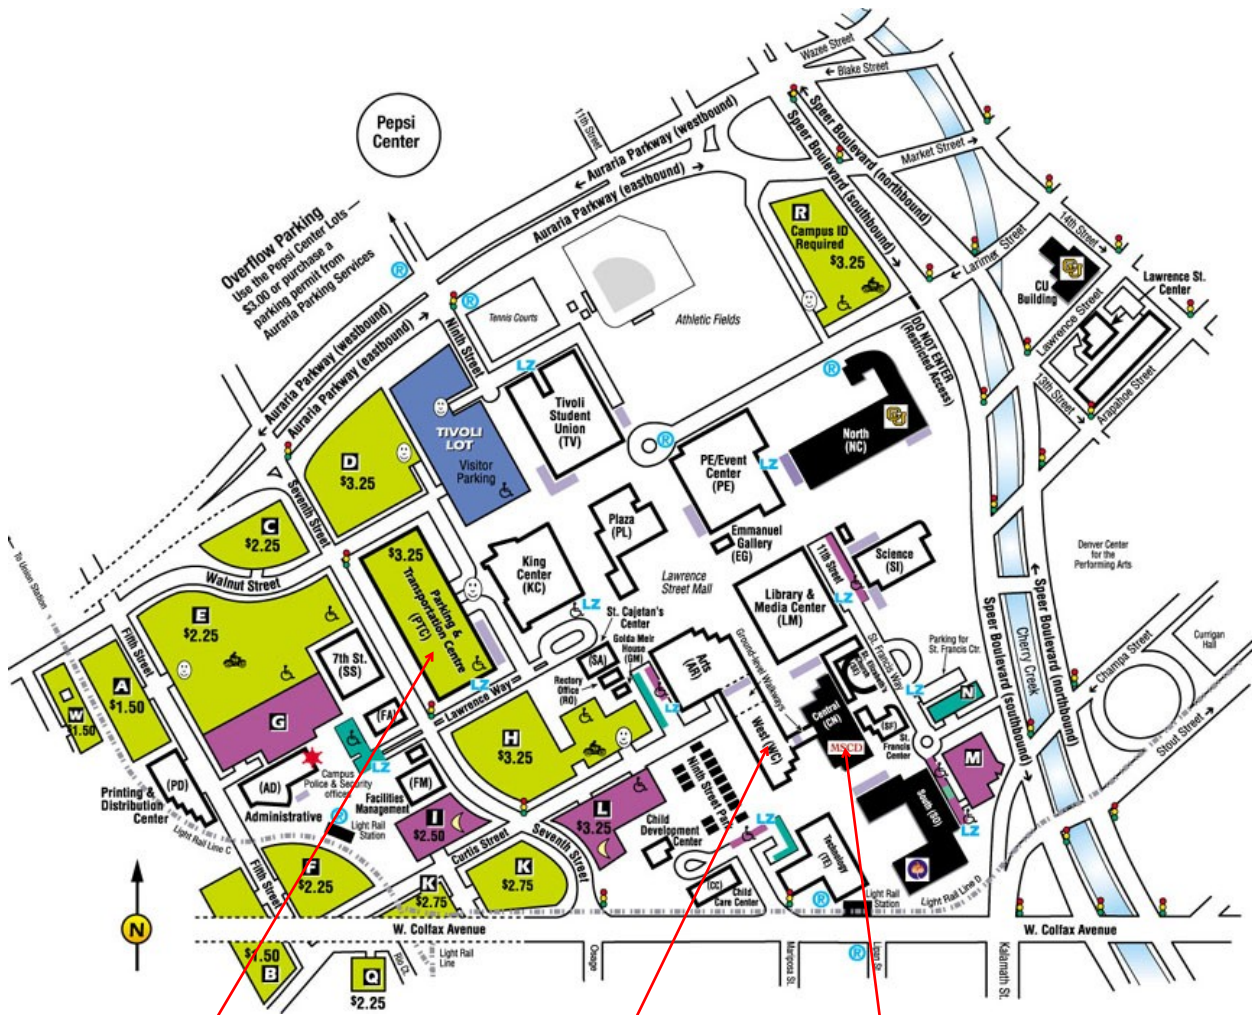

Campus Map

The Marketing Department is in the Central Classroom Building, Office 305.

Best parking - covered. Parking Garage, multiple-storied.

Dean's Conference Room WC 260A
CN and WC are connected on 2nd floor by hallway.