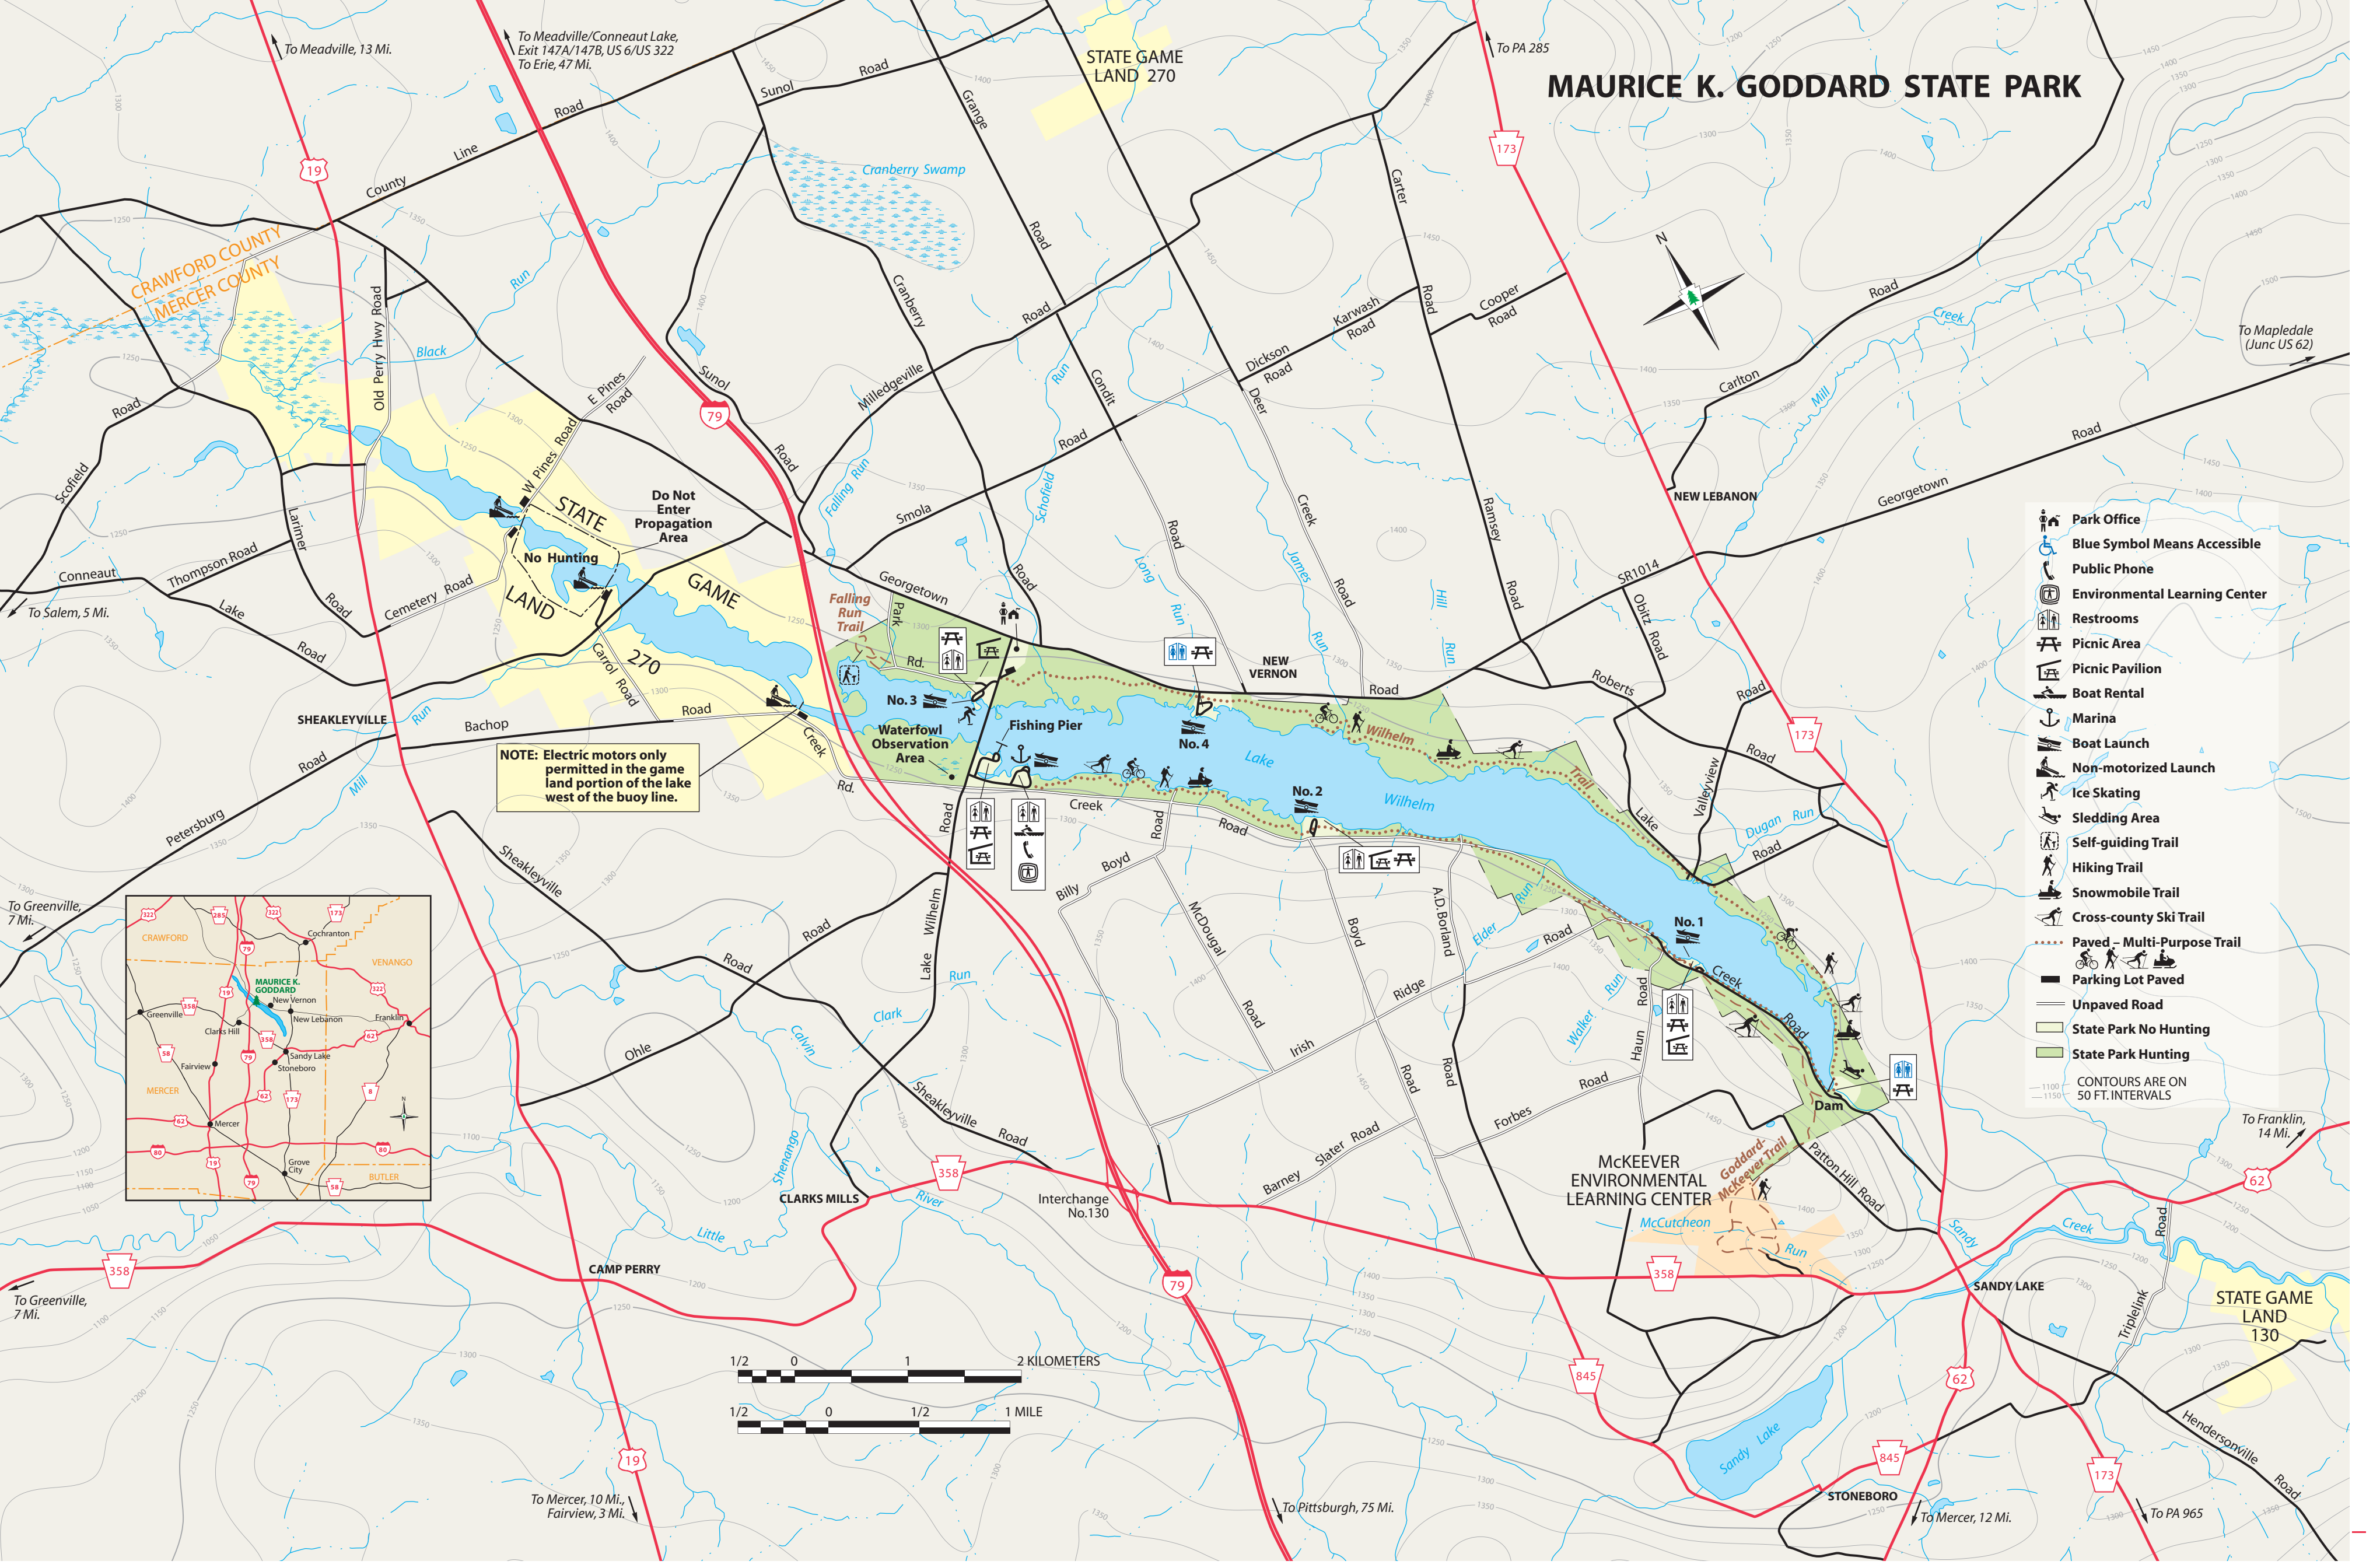

MAURICE K. GODDARD STATE PARK

NOTE: Electric motors only permitted in the game land portion of the lake west of the buoy line.

- Park Office
 - Blue Symbol Means Accessible
 - Public Phone
 - Environmental Learning Center
 - Restrooms
 - Picnic Area
 - Picnic Pavilion
 - Boat Rental
 - Marina
 - Boat Launch
 - Non-motorized Launch
 - Ice Skating
 - Sledding Area
 - Self-guiding Trail
 - Hiking Trail
 - Snowmobile Trail
 - Cross-county Ski Trail
 - Paved - Multi-Purpose Trail
 - Parking Lot Paved
 - Unpaved Road
 - State Park No Hunting
 - State Park Hunting
- CONTOURS ARE ON 50 FT. INTERVALS