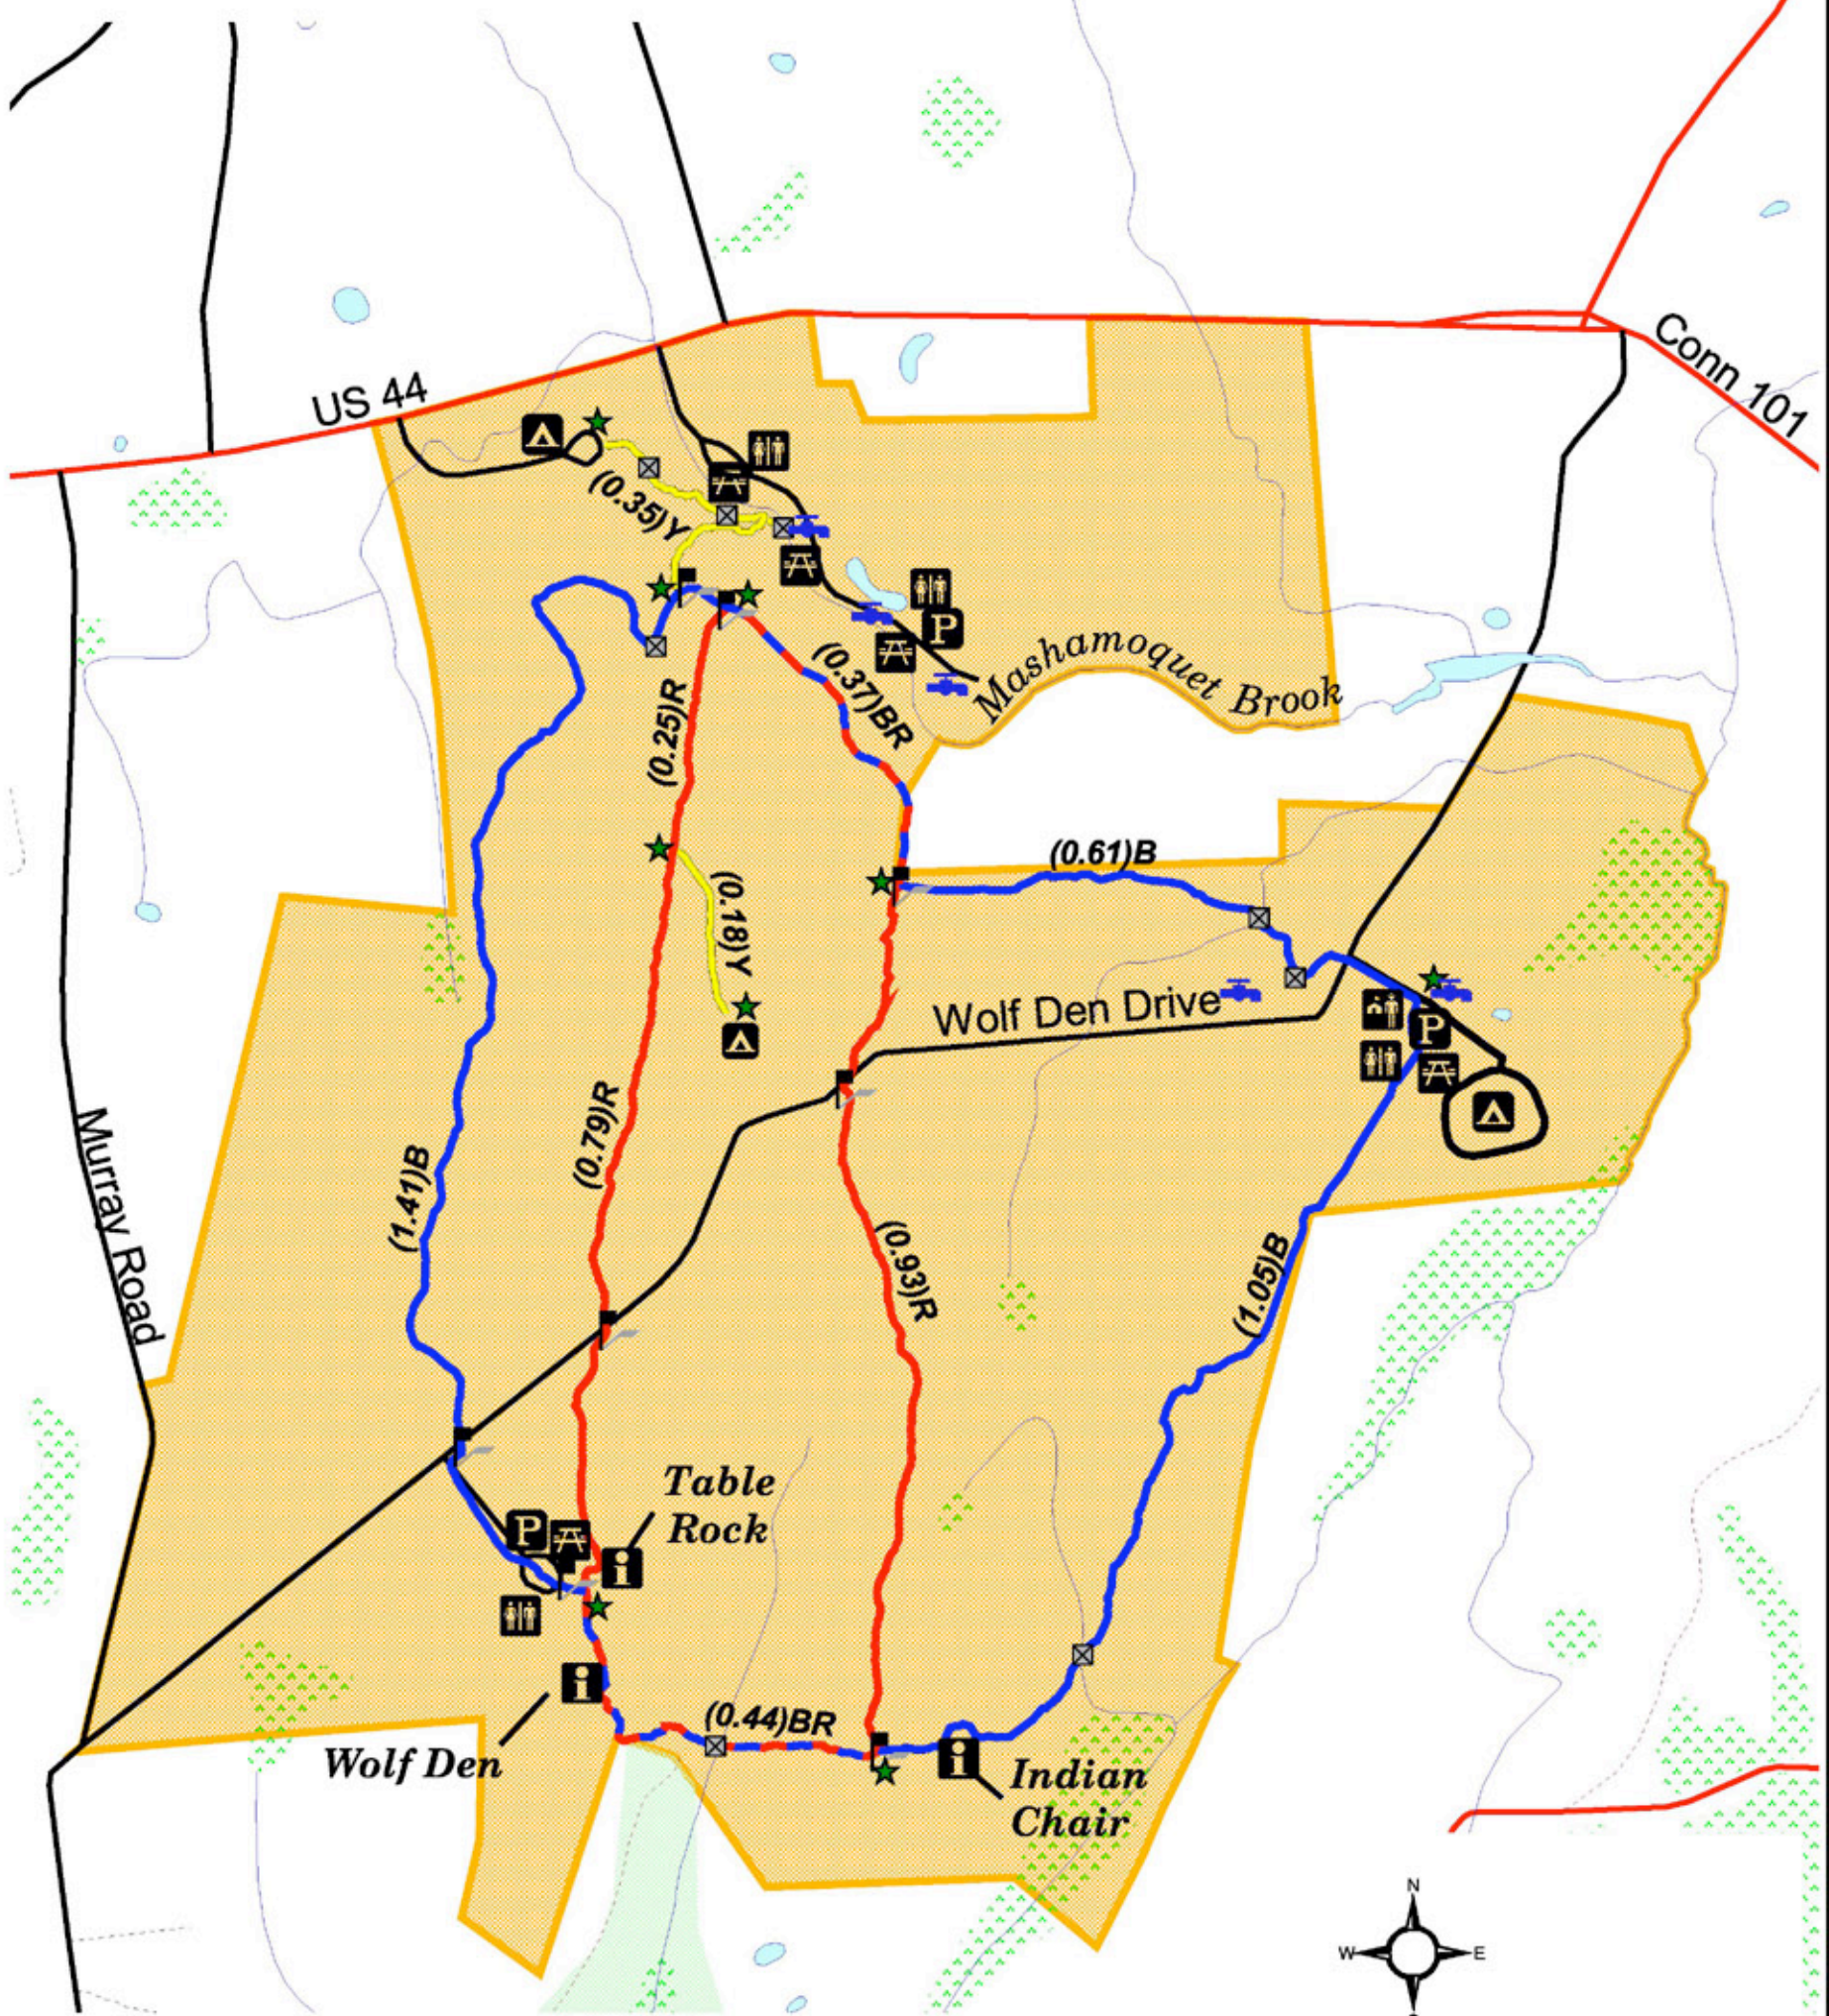

Mashamoquet Brook State Park

Pomfret, Connecticut

Explanation

Trails	Bridge	Pit Toilet
Blue(B)	Park Office	Point of Interest
Blue/Red(BR)	Camping Area	Water
Red(R)	Parking Area	Sign
Yellow(Y)	Picnic Area	Mashamoquet Brook State Park
Paved Road		

Note: The boundaries of State-owned properties as shown on this map are approximate.

Trail distances between marks (★) are in miles.

Connecticut Department of Environmental Protection

*Bureau of Outdoor Recreation
State Parks Division &
Environmental and Geographic
Information Center*

Map Date - November 2003