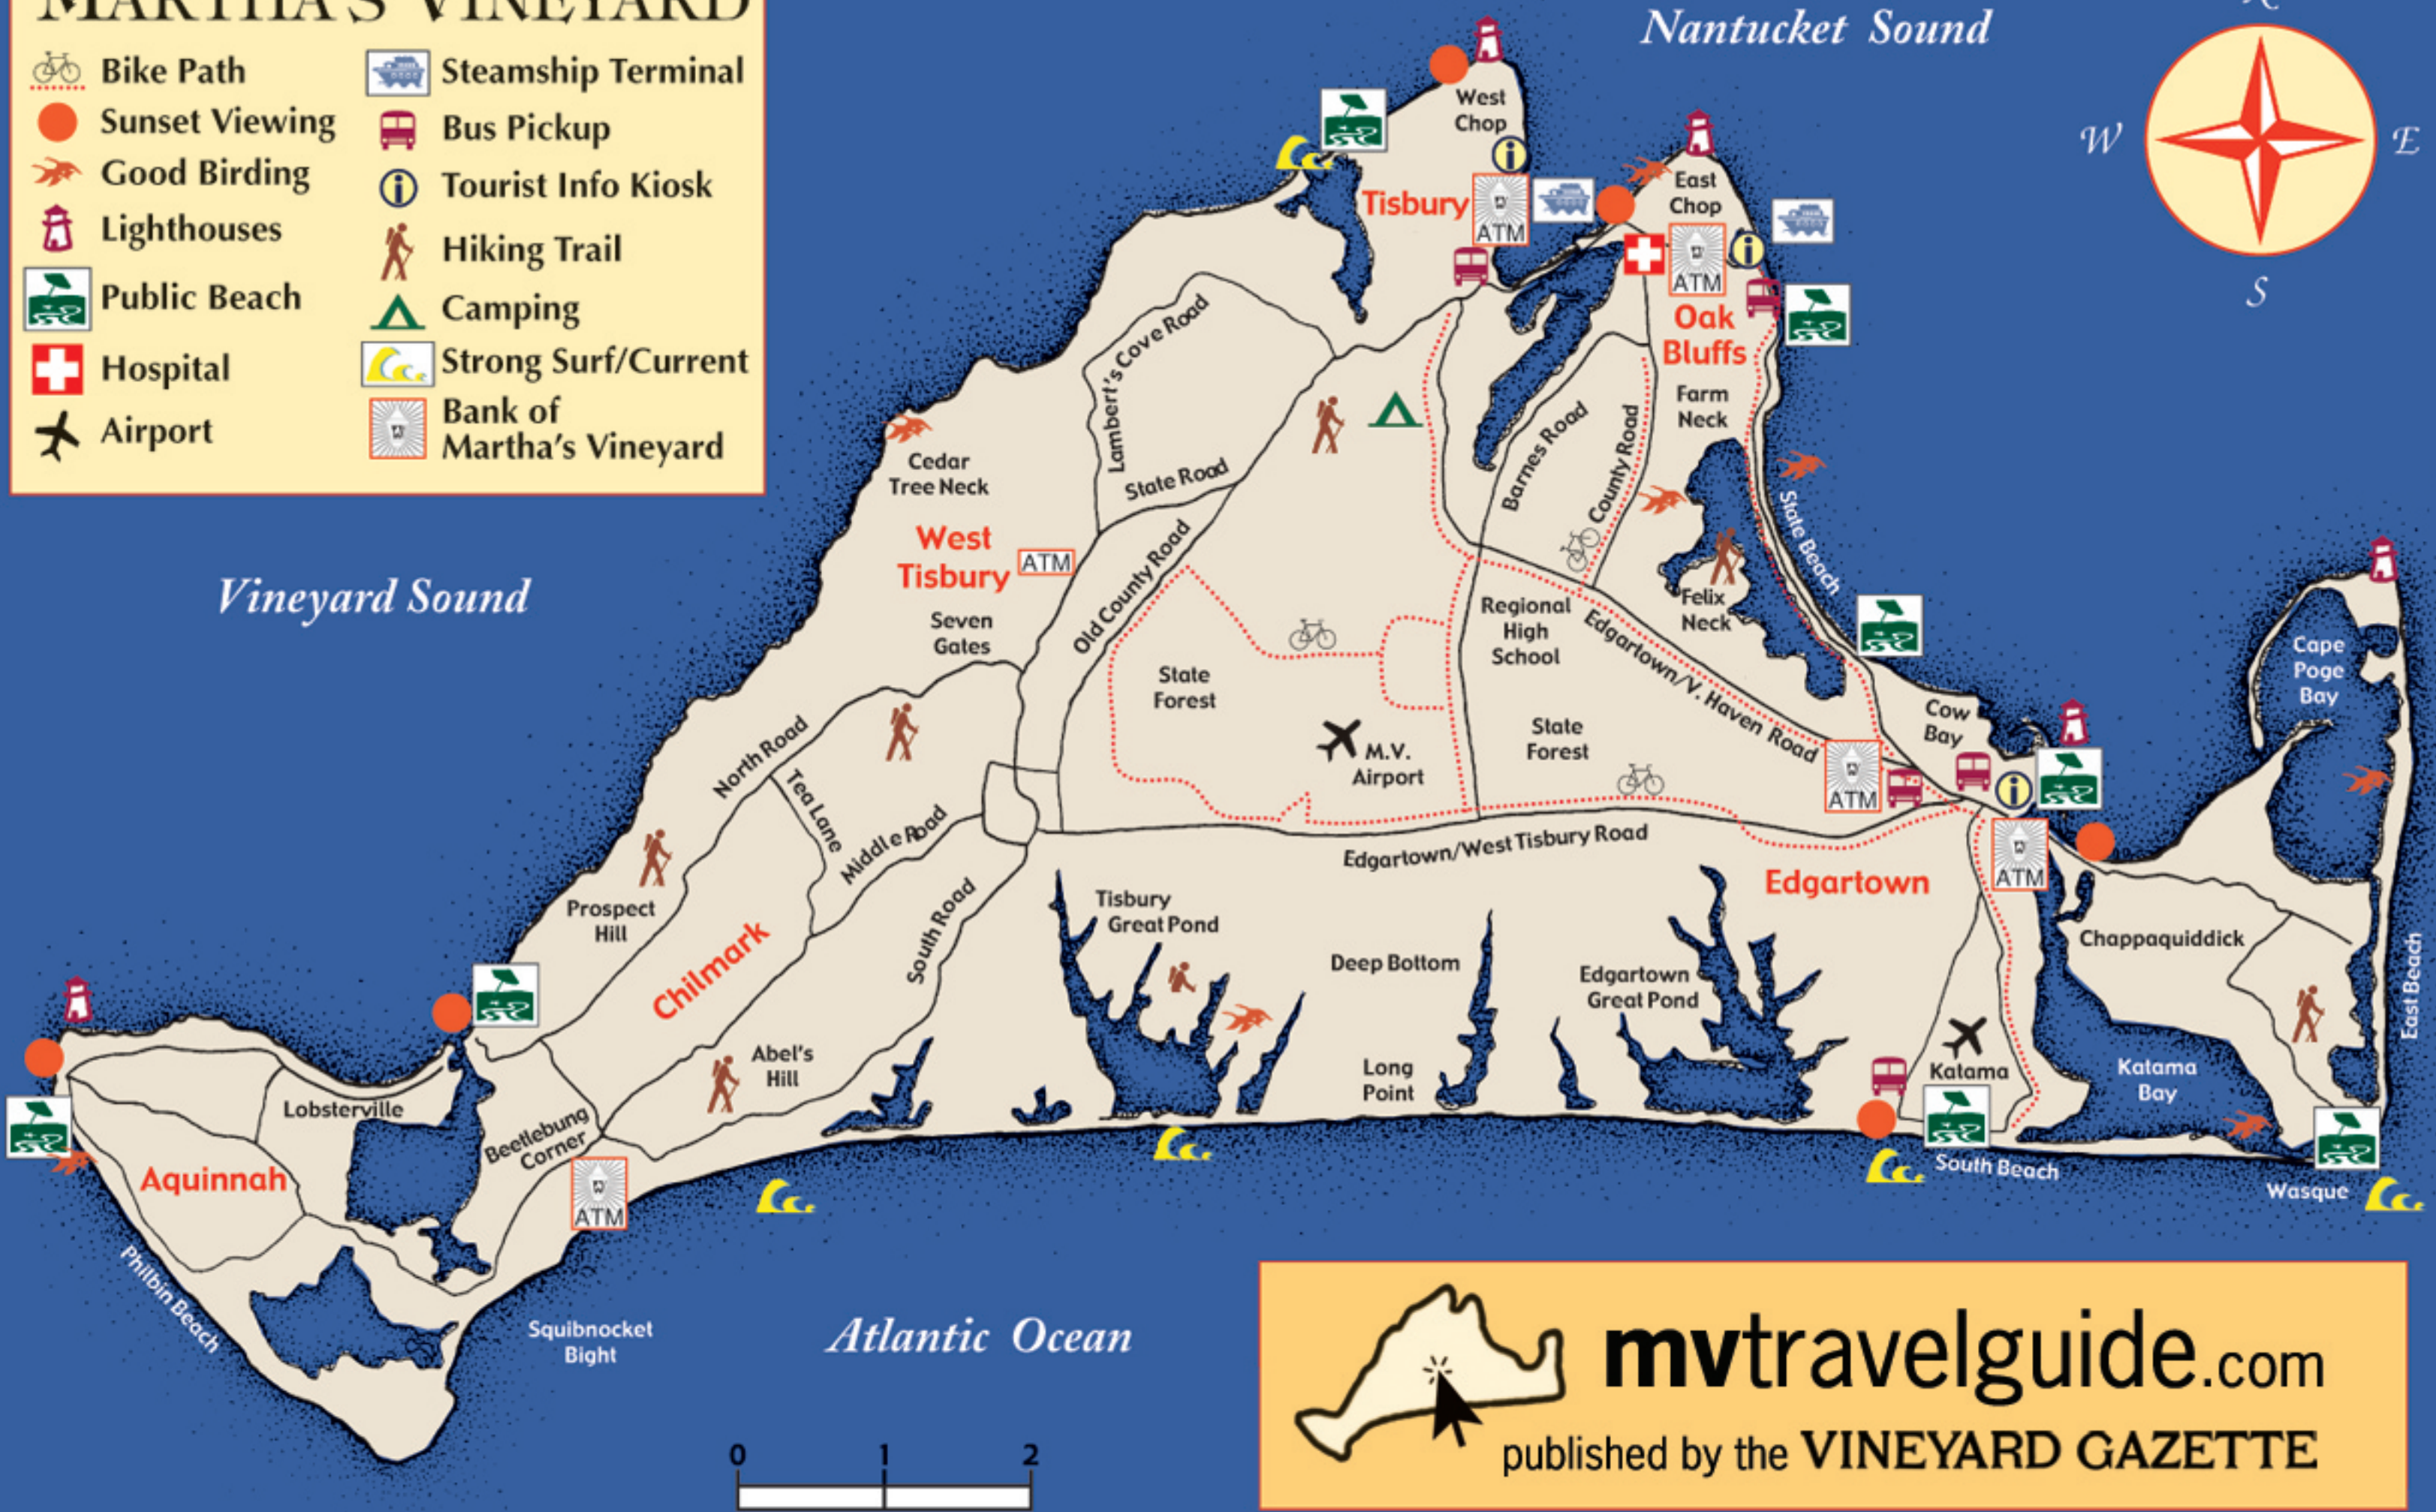

MARTHA'S VINEYARD

- | | |
|----------------|---------------------------|
| Bike Path | Steamship Terminal |
| Sunset Viewing | Bus Pickup |
| Good Birding | Tourist Info Kiosk |
| Lighthouses | Hiking Trail |
| Public Beach | Camping |
| Hospital | Strong Surf/Current |
| Airport | Bank of Martha's Vineyard |

mvtravelguide.com
 published by the **VINEYARD GAZETTE**