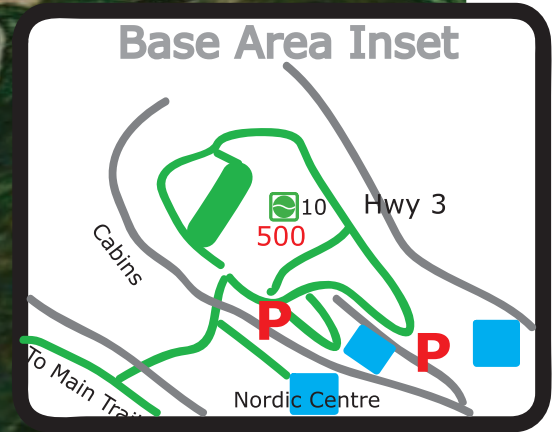

## Legend

- Road
- Easiest
- Harder
- Hardest
- 500 Distance of trail one way in metres  
For Trails 5,6,10 distance is once around the loop
- Building
- P Parking

1. River Trail
2. Little Muddy Trail
3. Graduation Hill on Little Muddy
4. Lone Duck Trail
5. Campground Loop
6. Mini Loop
7. South Gibson
8. North Gibson
9. Strawberry Flats
10. Cabin Loop