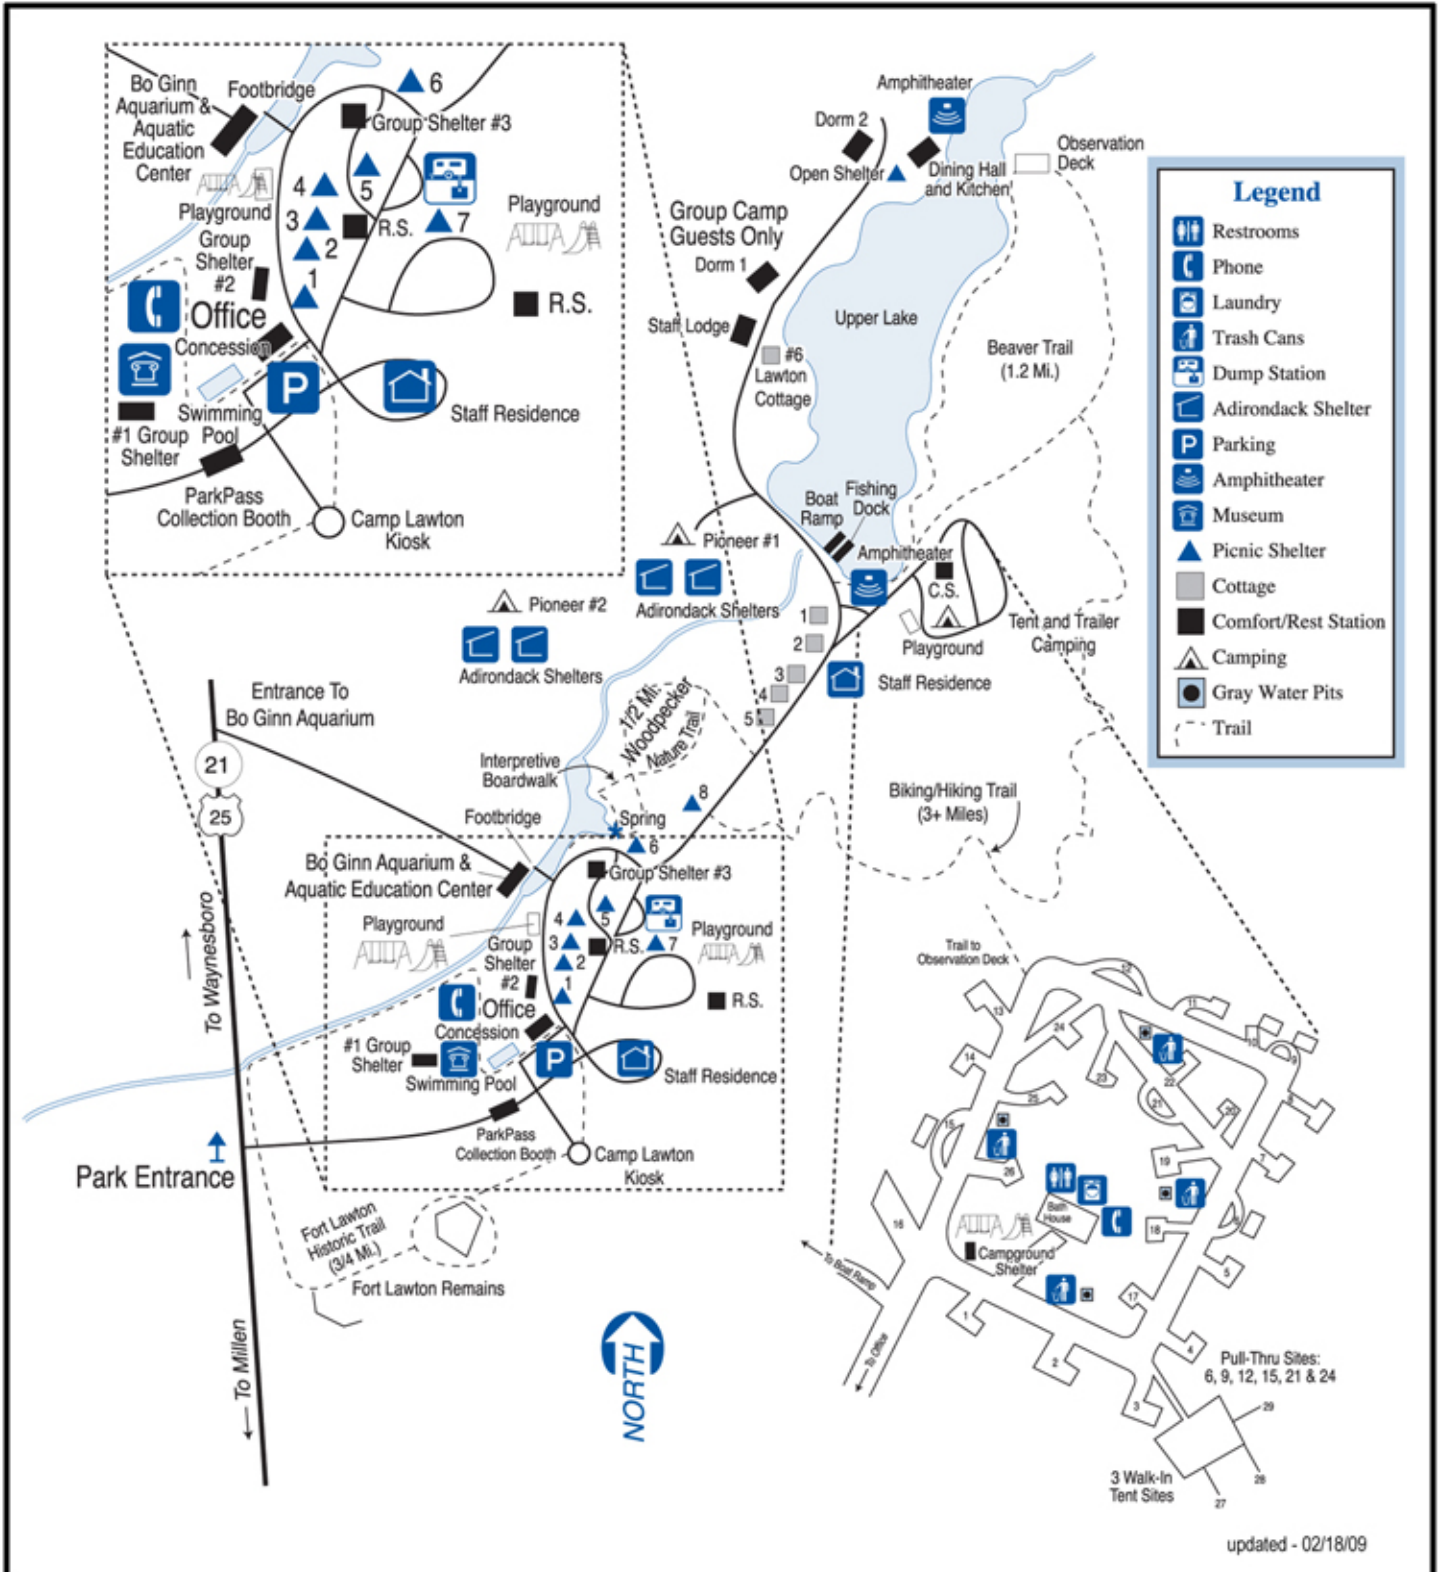

## MAGNOLIA SPRINGS STATE PARK

CHRIS CLARK  
COMMISSIONER

BECKY KELLEY  
DIRECTOR