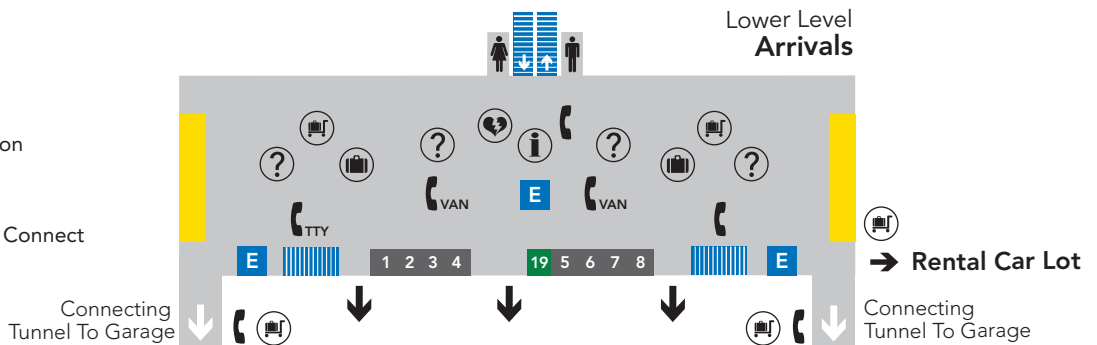

KEY

- Flight Information
- Information Center
- Baggage Claim
- Baggage Carts
- Security Checkpoint
- Automatic Electronic Defibrillator
- Restrooms
- Phone
- Massage Chair
- Food/Drink
- Services
- Shopping
- Ticketing
- Rental Cars
- Lost Baggage Claim
- Elevator
- Escalator/Stairs

GATE ASSIGNMENTS

American Airlines	A14
Continental Airlines	A9, A11
Delta/Delta Connection	A1, A3, A5
Express Jet	A8
Frontier	B5
Northwest Airlines	A10, A12
Southwest Airlines	B11, B15, B17
United Express	B2
US Airways	B4, B6, B16

RENTAL CAR COUNTERS

- 1 Dollar
- 2 National
- 3 Avis
- 4 Budget
- 5 Alamo
- 6 Hertz
- 7 Enterprise
- 8 Thrifty

FOOD/DRINK

- 1 Woodford Reserve Grill
- 2 Starbucks
- 3 Burger King
- 4 Kentucky Fried Chicken
- 5 Pizza Hut
- 15 Quiznos/Waterfront Bar and Grill
- 17 Home Team Sports Bar
- 18 Altitude Club (mezzanine level)

SHOPPING

- 7 PGA Tour Shop
- 8 Louisville Marketplace
- 9 Bluegrass News
- 10 Heritage Booksellers
- 13 Explore Kentucky
- 14 Brighton Collectibles
- 16 CNBC News
- 19 Last Stop

SERVICES

- 6 Young's Shoe Service
- 11 5/3 Bank
- 12 Fort Knox Reception Room
- 20 Automatic Teller Machine
- 21 Postal Drop
- 22 Game Room