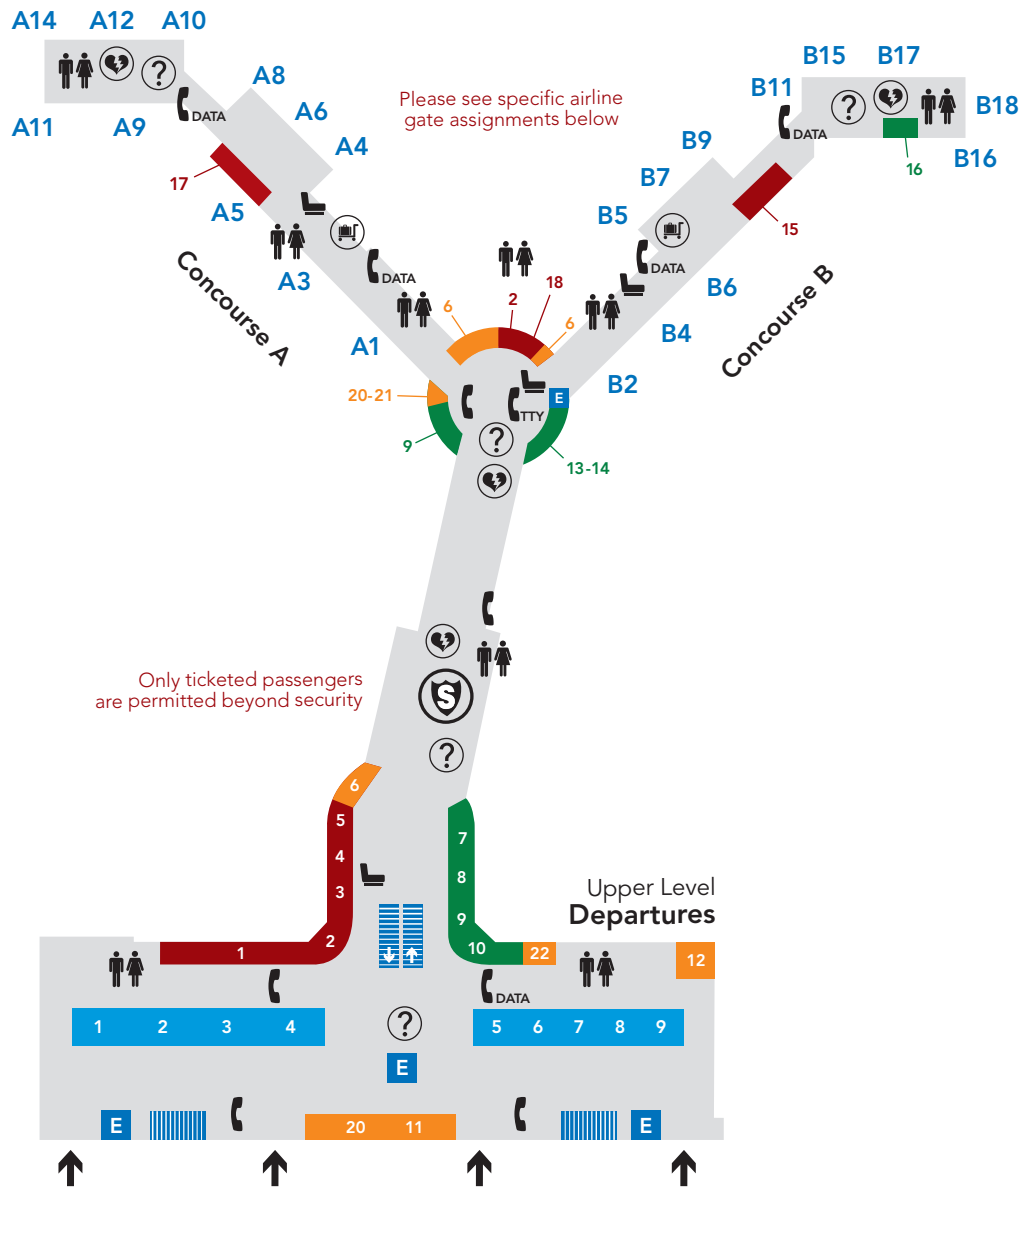

KEY

- Flight Information
- Information Center
- Baggage Claim
- Baggage Carts
- Security Checkpoint
- Automatic Electronic Defibrillator
- Restrooms
- Phone
- Massage Chair
- Food/Drink
- Services
- Shopping
- Ticketing
- Rental Cars
- Lost Baggage Claim
- Elevator
- Escalator/Stairs

GATE ASSIGNMENTS

American Airlines	A14
Continental Airlines	A9, A11
Delta/Delta Connection	A1, A3, A5
Express Jet	A8
Frontier	B5
Northwest Airlines	A10, A12
Southwest Airlines	B11, B15, B17
United Express	B2
US Airways	B4, B6, B16

TICKETING COUNTERS

- 1 Southwest Airlines
- 2 Frontier
- 3 American
- 4 Delta Airlines/Delta Connection
- 5 US Airways
- 6 United Express
- 7 Express Jet
- 8 Continental Airlines/Midwest Connect
- 9 Northwest Airlines

RENTAL CAR COUNTERS

- 1 Dollar
- 2 National
- 3 Avis
- 4 Budget
- 5 Alamo
- 6 Hertz
- 7 Enterprise
- 8 Thrifty

FOOD/DRINK

- 1 Woodford Reserve Grill
- 2 Starbucks
- 3 Burger King
- 4 Kentucky Fried Chicken
- 5 Pizza Hut
- 15 Quiznos/Waterfront Bar and Grill
- 17 Home Team Sports Bar
- 18 Altitude Club (mezzanine level)