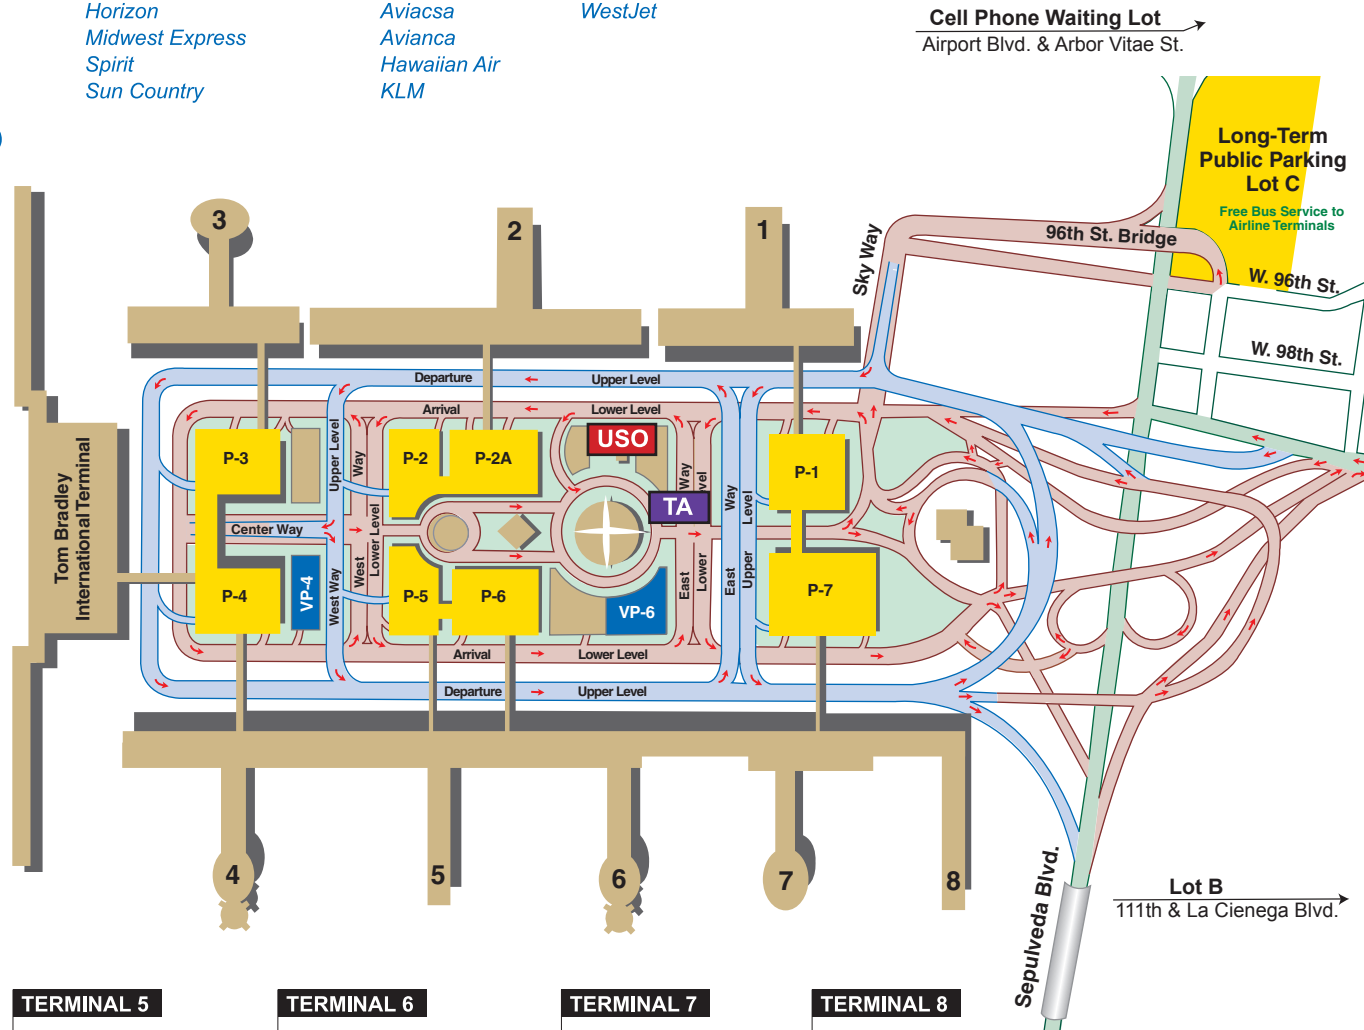

TBIT

- Aer Lingus
- Aeroflot
- Air India
- Air Pacific
- Air Tahiti Nui
- Alaska (Mexico Arrivals)
- All Nippon (ANA)
- Asiana
- British Airways
- Cathay Pacific
- China Airlines
- China Eastern
- China Southern
- Copa (Arrivals)
- El Al Israel
- EVA Air
- Japan Airlines
- Korean Air
- LAN Airlines
- LAN Peru
- Lufthansa
- Malaysia
- MAXjet Airways
- Mexicana
- Philippine Airlines
- QANTAS
- Singapore
- Spirit (Arrivals)
- Swiss Airlines
- TACA (Evening Arrivals)
- Thai

TERMINAL 3

- AirTran Airways
- Alaska Airlines
- American Trans Air (ATA)
- Frontier
- Horizon
- Midwest Express
- Spirit
- Sun Country

TERMINAL 2

- Air Canada
- Air China
- Air France
- Air New Zealand
- Aviacsa
- Avianca
- Hawaiian Air
- KLM
- LACSA
- Northwest
- TACA
- Virgin Atlantic
- WestJet

TERMINAL 1

- Southwest
- US Airways

Cell Phone Waiting Lot
Airport Blvd. & Arbor Vitae St.

Long-Term Public Parking Lot C
Free Bus Service to Airline Terminals

Free Shuttle Bus

- **A Route**
  Airline Connection
- **B Route**
  Parking Lot B
  (111th St. & La Cienega Blvd.)
- **C Route**
  Parking Lot C
  (96th St. & Sepulveda Blvd.)
- **G Route**
  Metro Rail Green Line
  (Imperial Hwy. & Aviation Blvd.)

PARKING

- **P-#** Parking Structures (Example: P-1)
- Departures Upper Level
- Arrivals Level Lower Level
- **VP-#** Valet Parking Lots
- **USO** Bob Hope Hollywood USO
- **TA** Travelers Aid Office

AIRPORT INFORMATION

For the most current information on airport traffic and parking conditions, and airline and charter locations, listen to 530 AM radio or call (310) 646-5252.

TERMINAL 4

- American
- American Eagle
- QANTAS

TERMINAL 5

- Aerolitaler
- Aeromexico (Arrivals)
- Air Jamaica
- Delta

TERMINAL 6

- Aeromexico (Departures)
- Continental
- Copa (Departures)
- United
- Virgin America

TERMINAL 7

- TED
- United

TERMINAL 8

- TED
- United Express

Lot B
111th & La Cienega Blvd.

Metro Rail Green Line
Imperial Hwy. & Aviation Blvd.