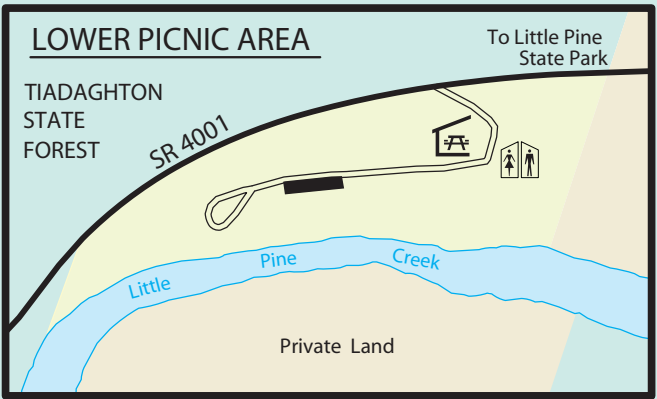

LITTLE PINE STATE PARK

TIADAGHTON STATE FOREST

- Park Office/Visitor Center
- Lifeguard Station
- Picnic Area
- Restrooms
- Contact Station
- Picnic Pavilion
- Public Phone
- Blue Symbols Mean Accessible
- Playgrounds
- Swimming
- Amphitheater
- Boat Launch
- Sanitary Dump Station
- Showerhouse/Restrooms
- Camping/Camping Cottages
- Organized Group Tenting
- Ice Skating
- Sledding Area
- Recycling/Trash
- Snowmobile/Automobile
- Joint Use Roadway
- Unpaved Road
- State Park No Hunting
- State Park Hunting

- TRAIL INFORMATION**
- Hiking Trail
 - Cross-country Skiing
 - Mountain Bike Trail
 - Snowmobile Trail
 - Mid State Trail

Map by Wayne T. Fechter 10/02