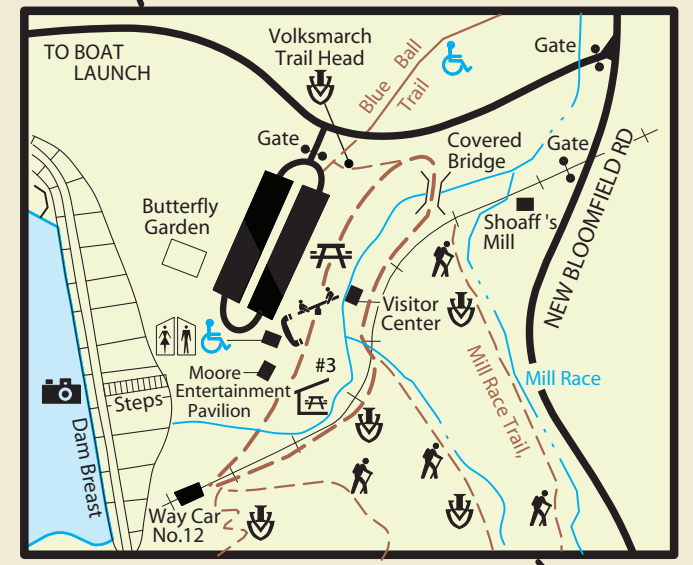

# LITTLE BUFFALO STATE PARK

- Park Office
- Lifeguard Station
- Picnic Area
- Restrooms
- Boat Rental
- Picnic Pavilion
- Overlook
- Public Phone
- Blue Symbols Mean Accessible
- Food Concession
- Playfield
- Boat Launch
- Showerhouse/Restrooms
- Ice Skating
- Hiking Trail
- Cross-country Ski Trail
- Volksmarch Trail
- Bench
- Unpaved Road
- State Park No Hunting
- State Park Hunting

Map by Wayne T. Fechter 2/99