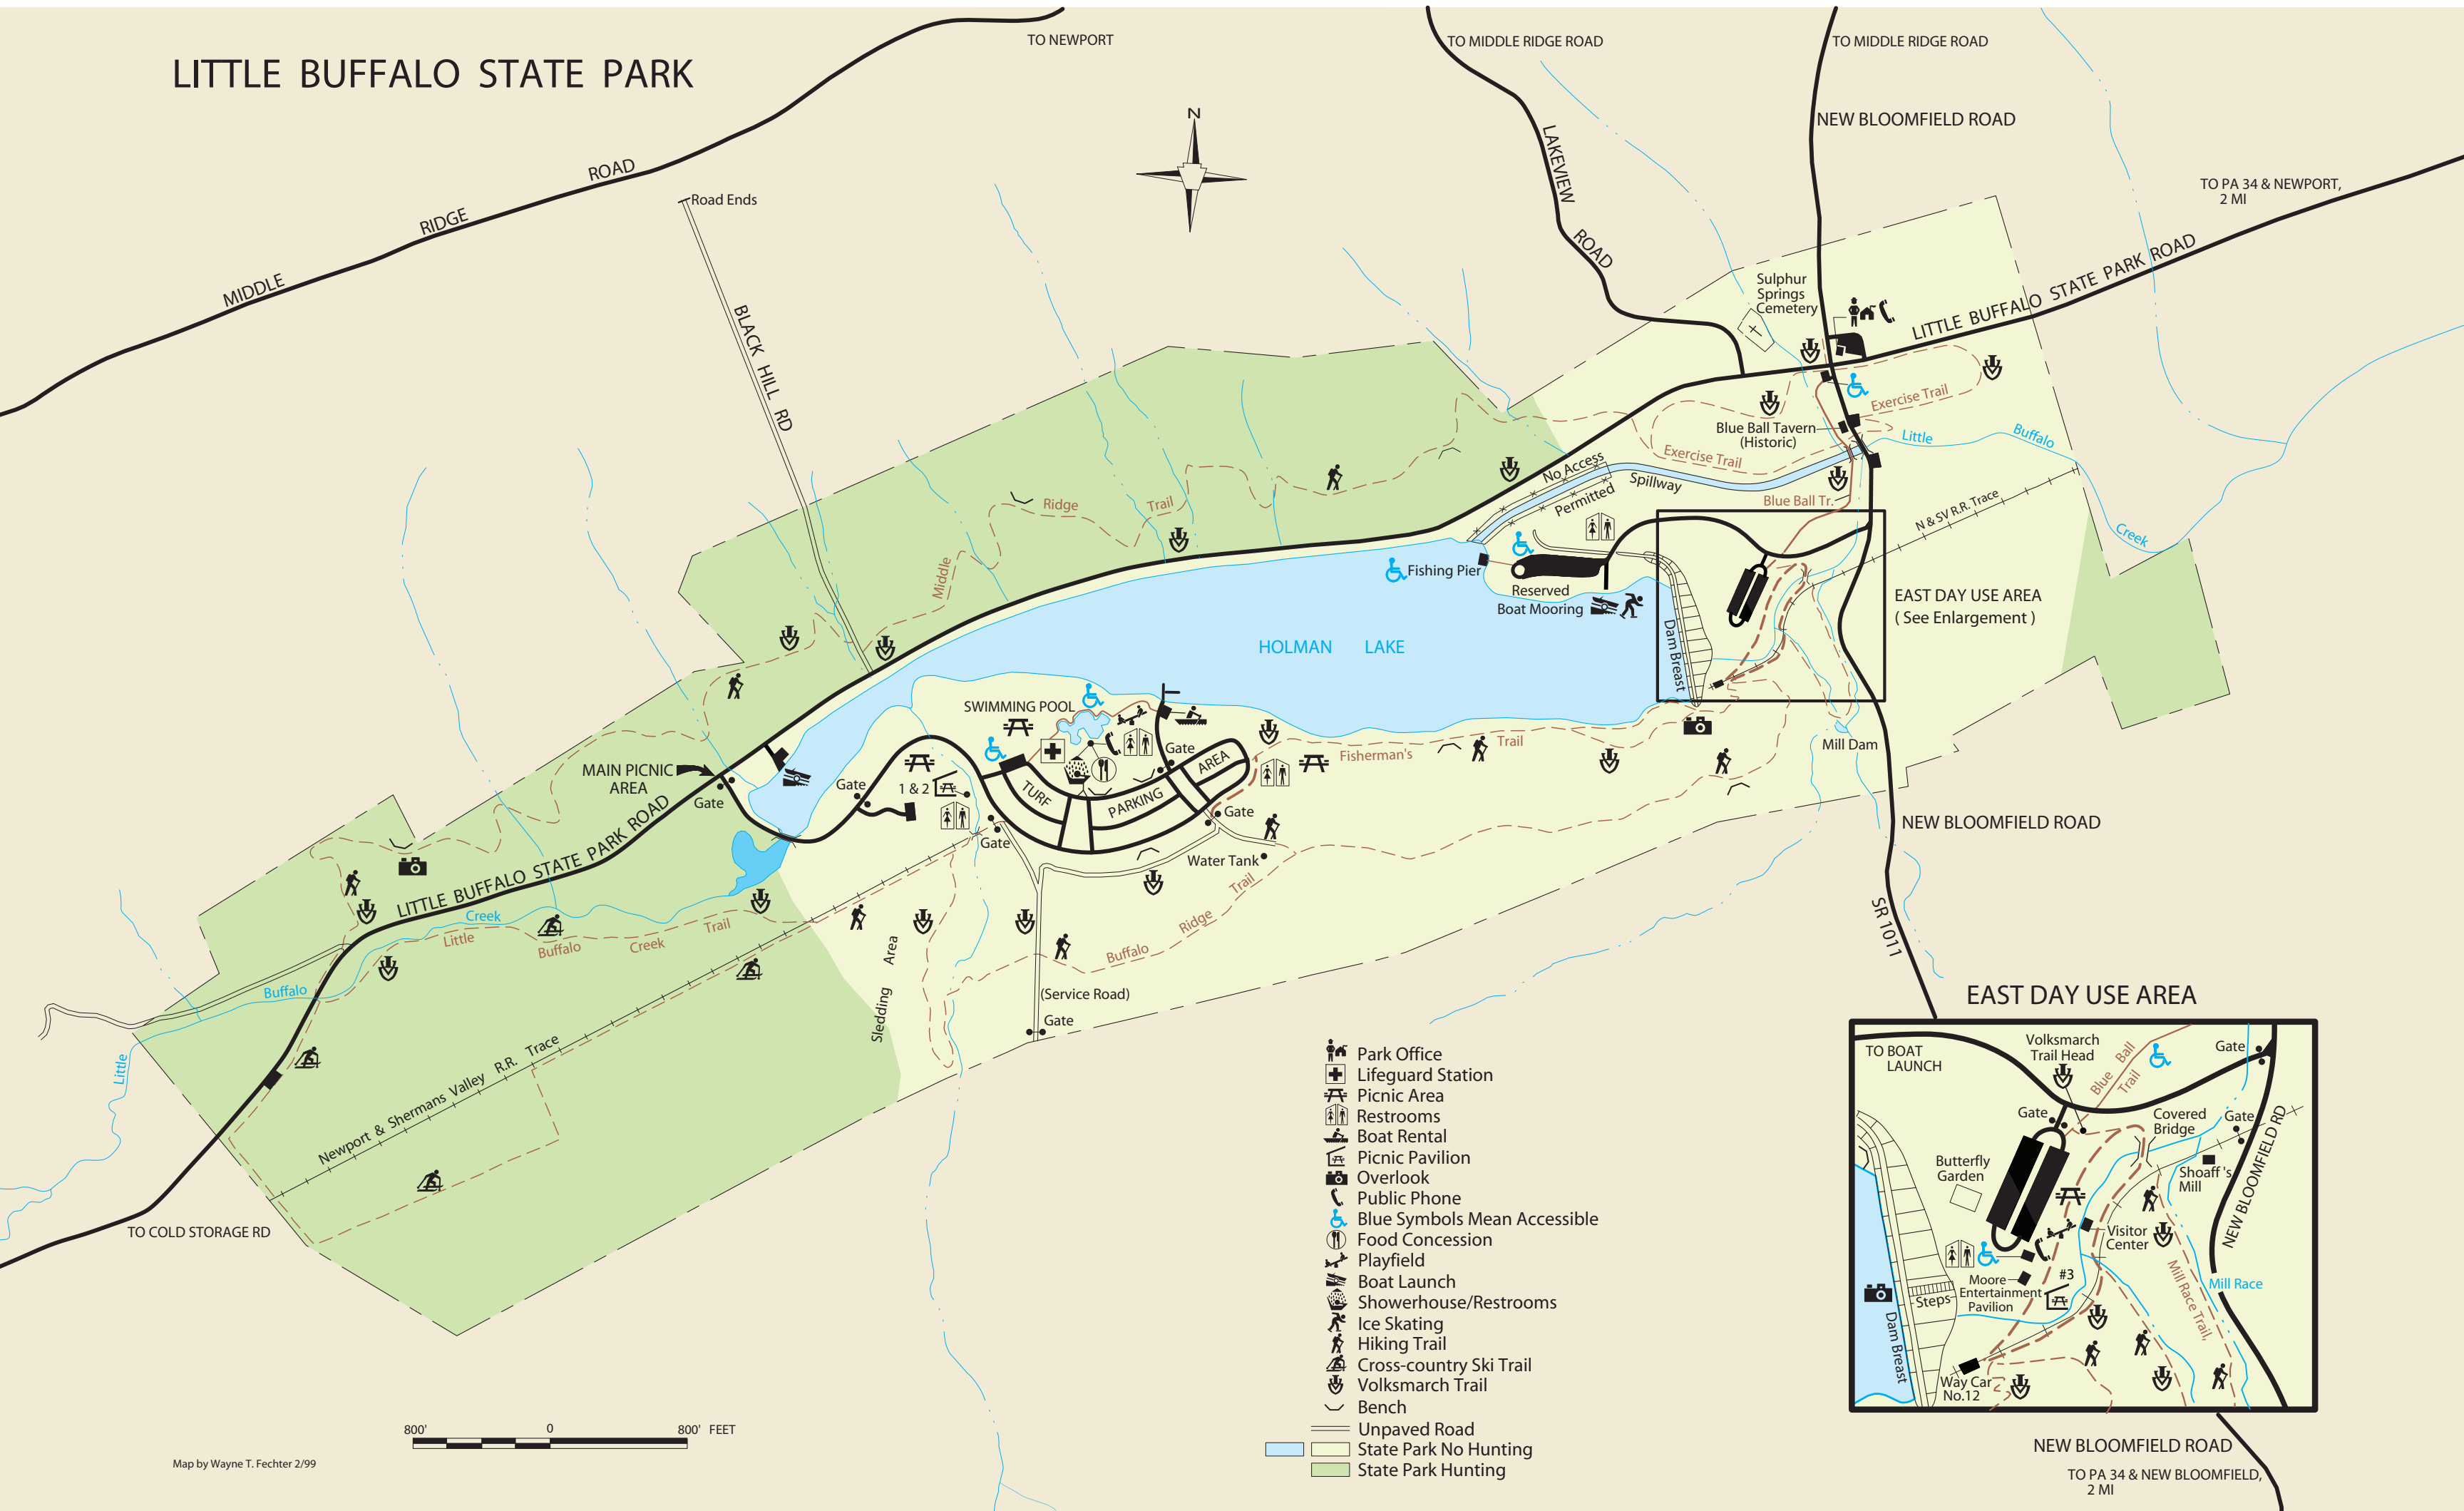

# LITTLE BUFFALO STATE PARK

- Park Office
- Lifeguard Station
- Picnic Area
- Restrooms
- Boat Rental
- Picnic Pavilion
- Overlook
- Public Phone
- Blue Symbols Mean Accessible
- Food Concession
- Playfield
- Boat Launch
- Showerhouse/Restrooms
- Ice Skating
- Hiking Trail
- Cross-country Ski Trail
- Volksmarch Trail
- Bench
- Unpaved Road
- State Park No Hunting
- State Park Hunting

Map by Wayne T. Fechter 2/99