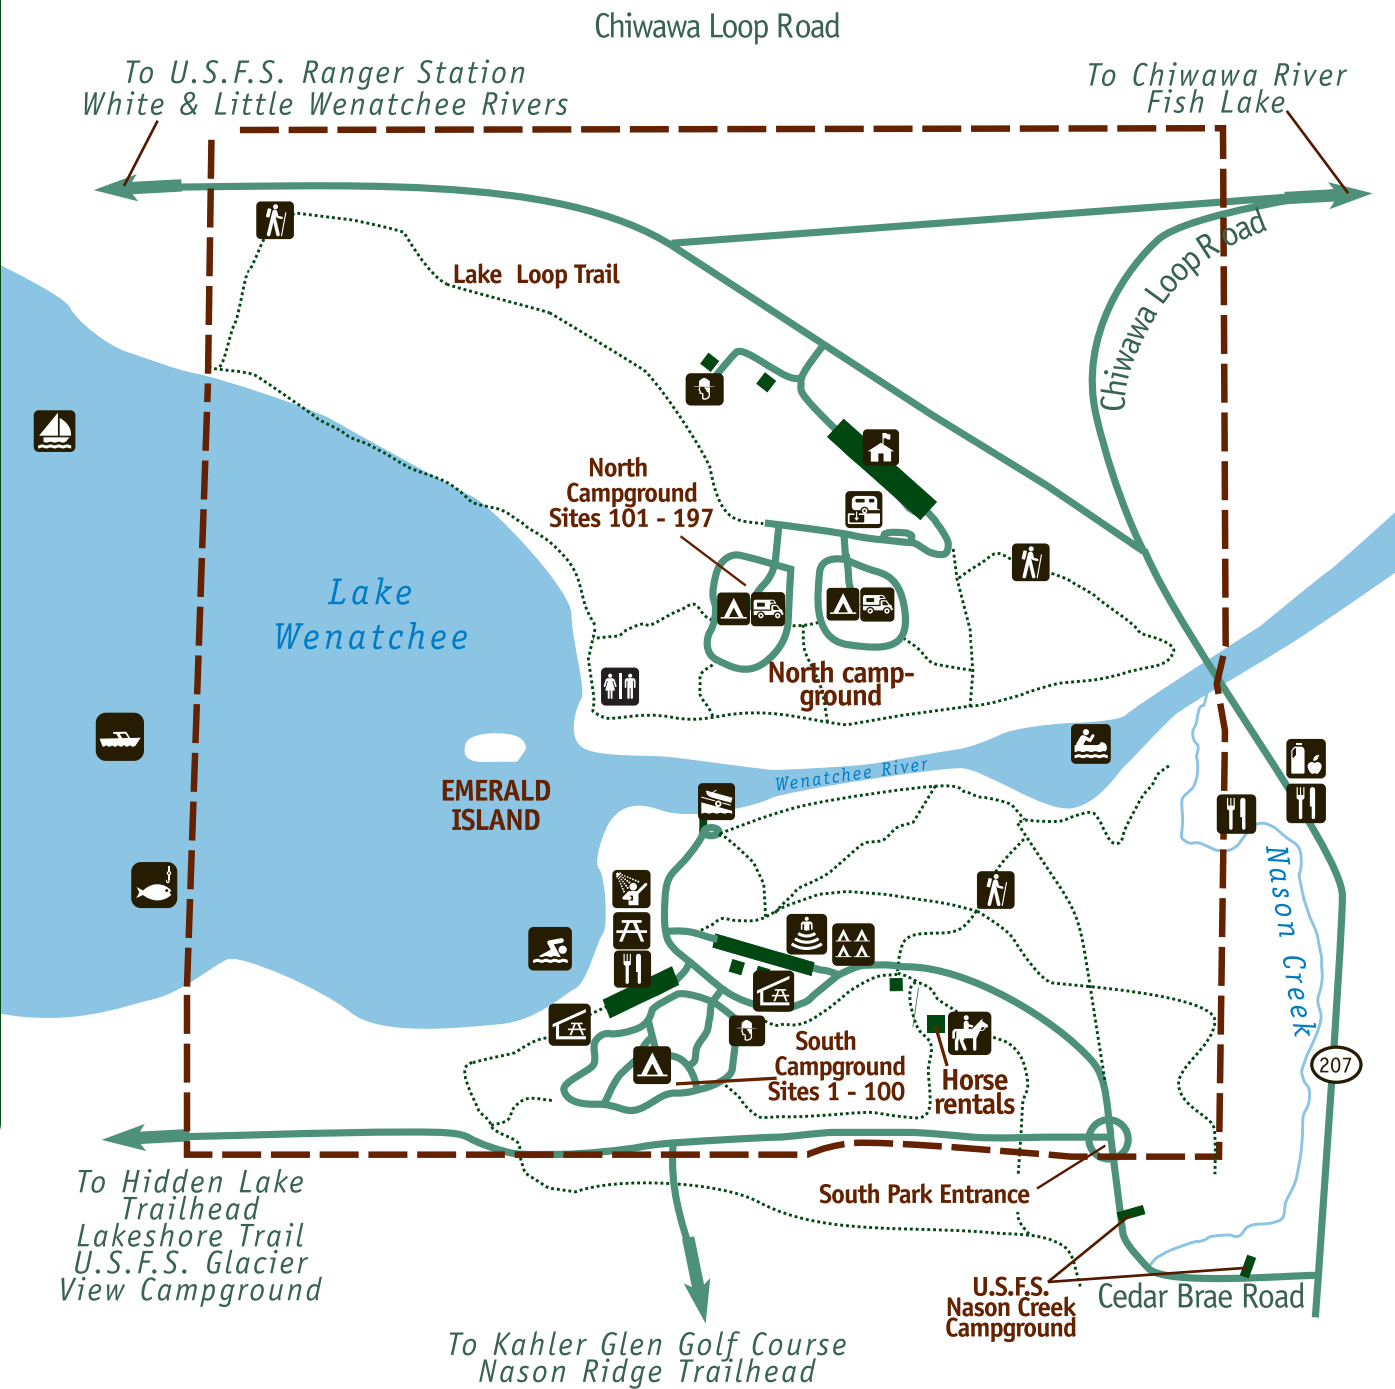

Lake Wenatchee State Park

- Hiking
 - Boating
 - Sailing
 - Fishing
 - Swimming
 - Canoe access
 - Picnic area
 - Camping
 - Amphitheater
 - Boat launch
 - Trailer dump
 - Group camp
 - RV camping
 - Food service
 - Welcome station
 - Ranger station
 - Showers
 - Equestrian area
 - Store
 - Picnic shelter
 - Restroom
 - Park boundary
- Summer trails are open during winter for winter recreation.*