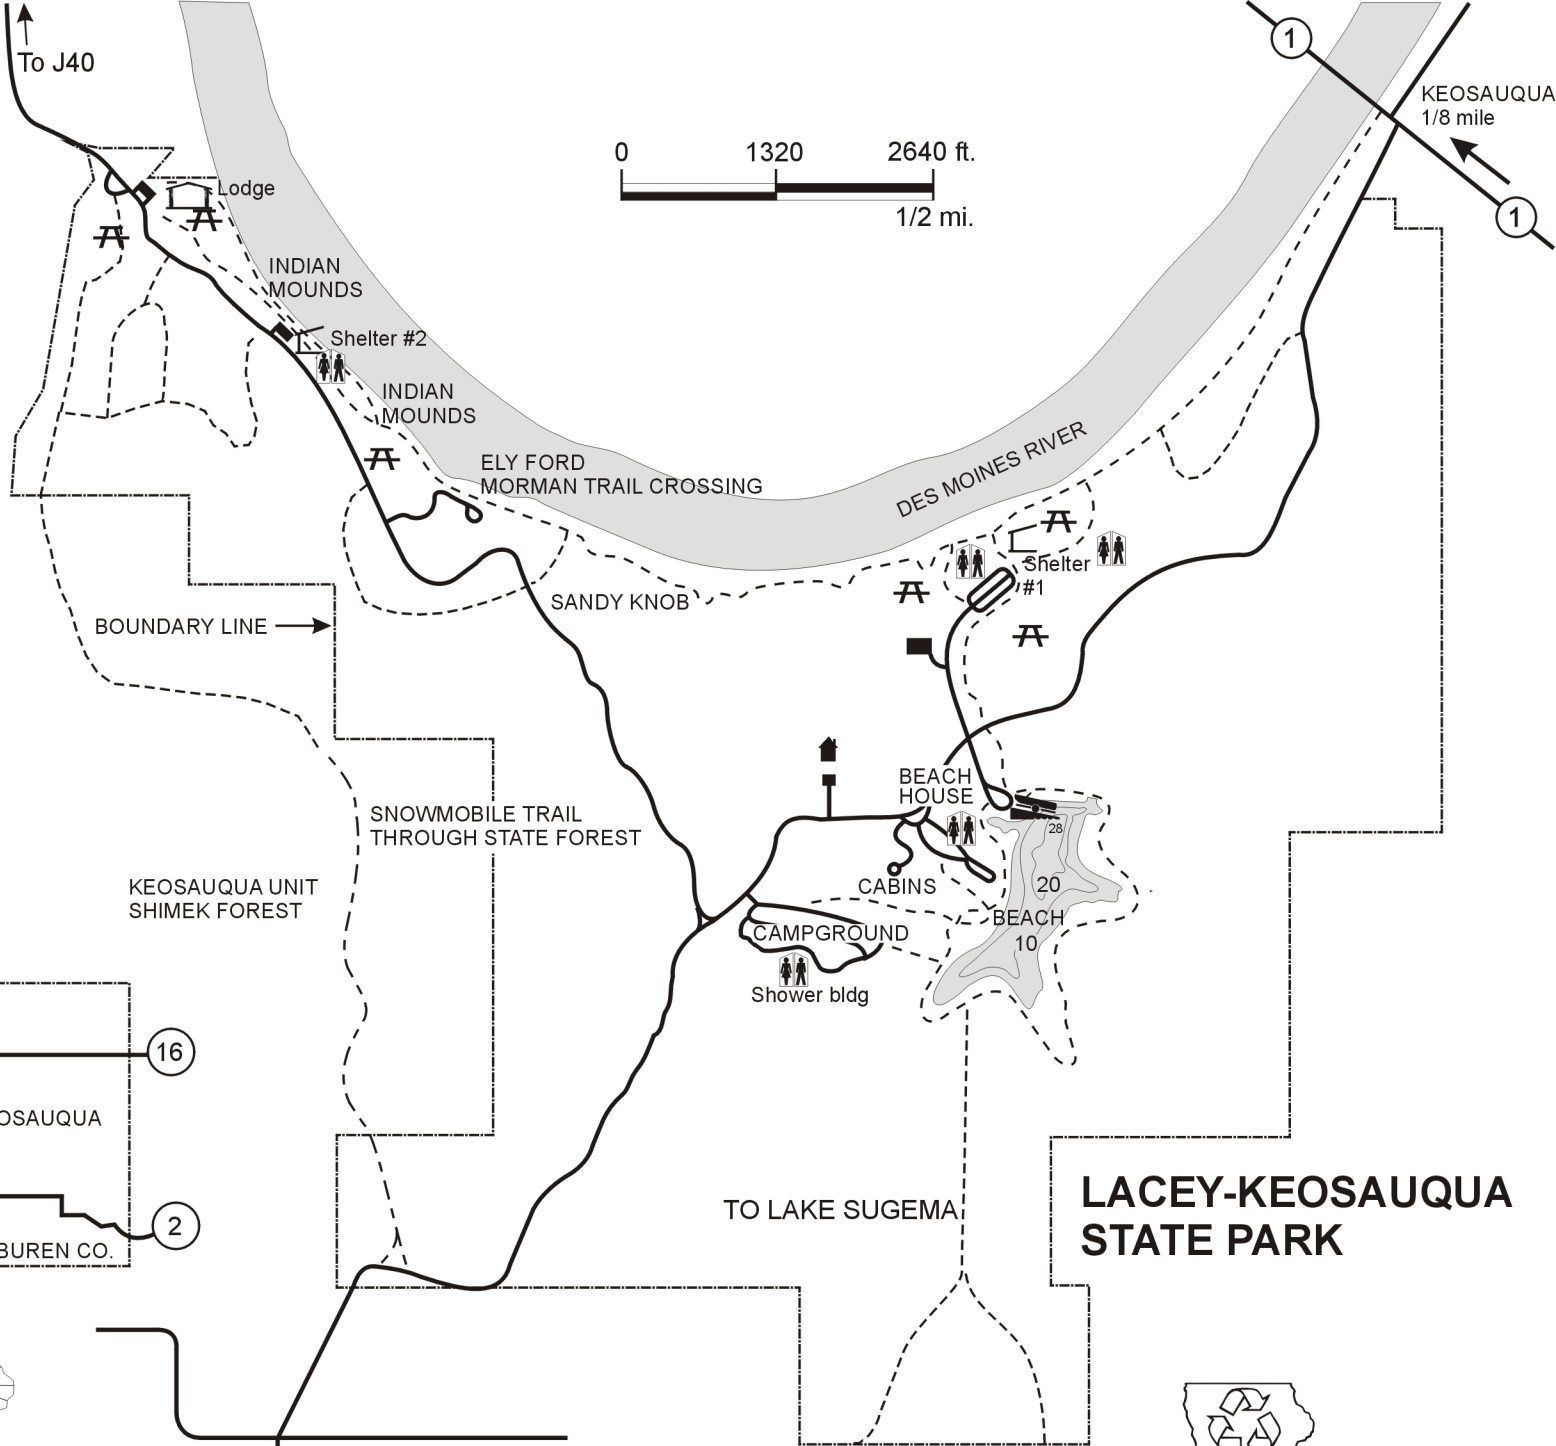

-  PARK RESIDENCE
-  PICNIC AREA
-  RESTROOM
-  SHELTER
-  LODGE
-  BOAT RAMP
- HIKING TRAIL
- - - MULTI-USE TRAIL  
HIKING  
SNOWMOBILE

BOUNDARY LINE →

KEOSAUQUA  
1/8 mile

# LACEY-KEOSAUQUA STATE PARK

Printed on Recycled paper