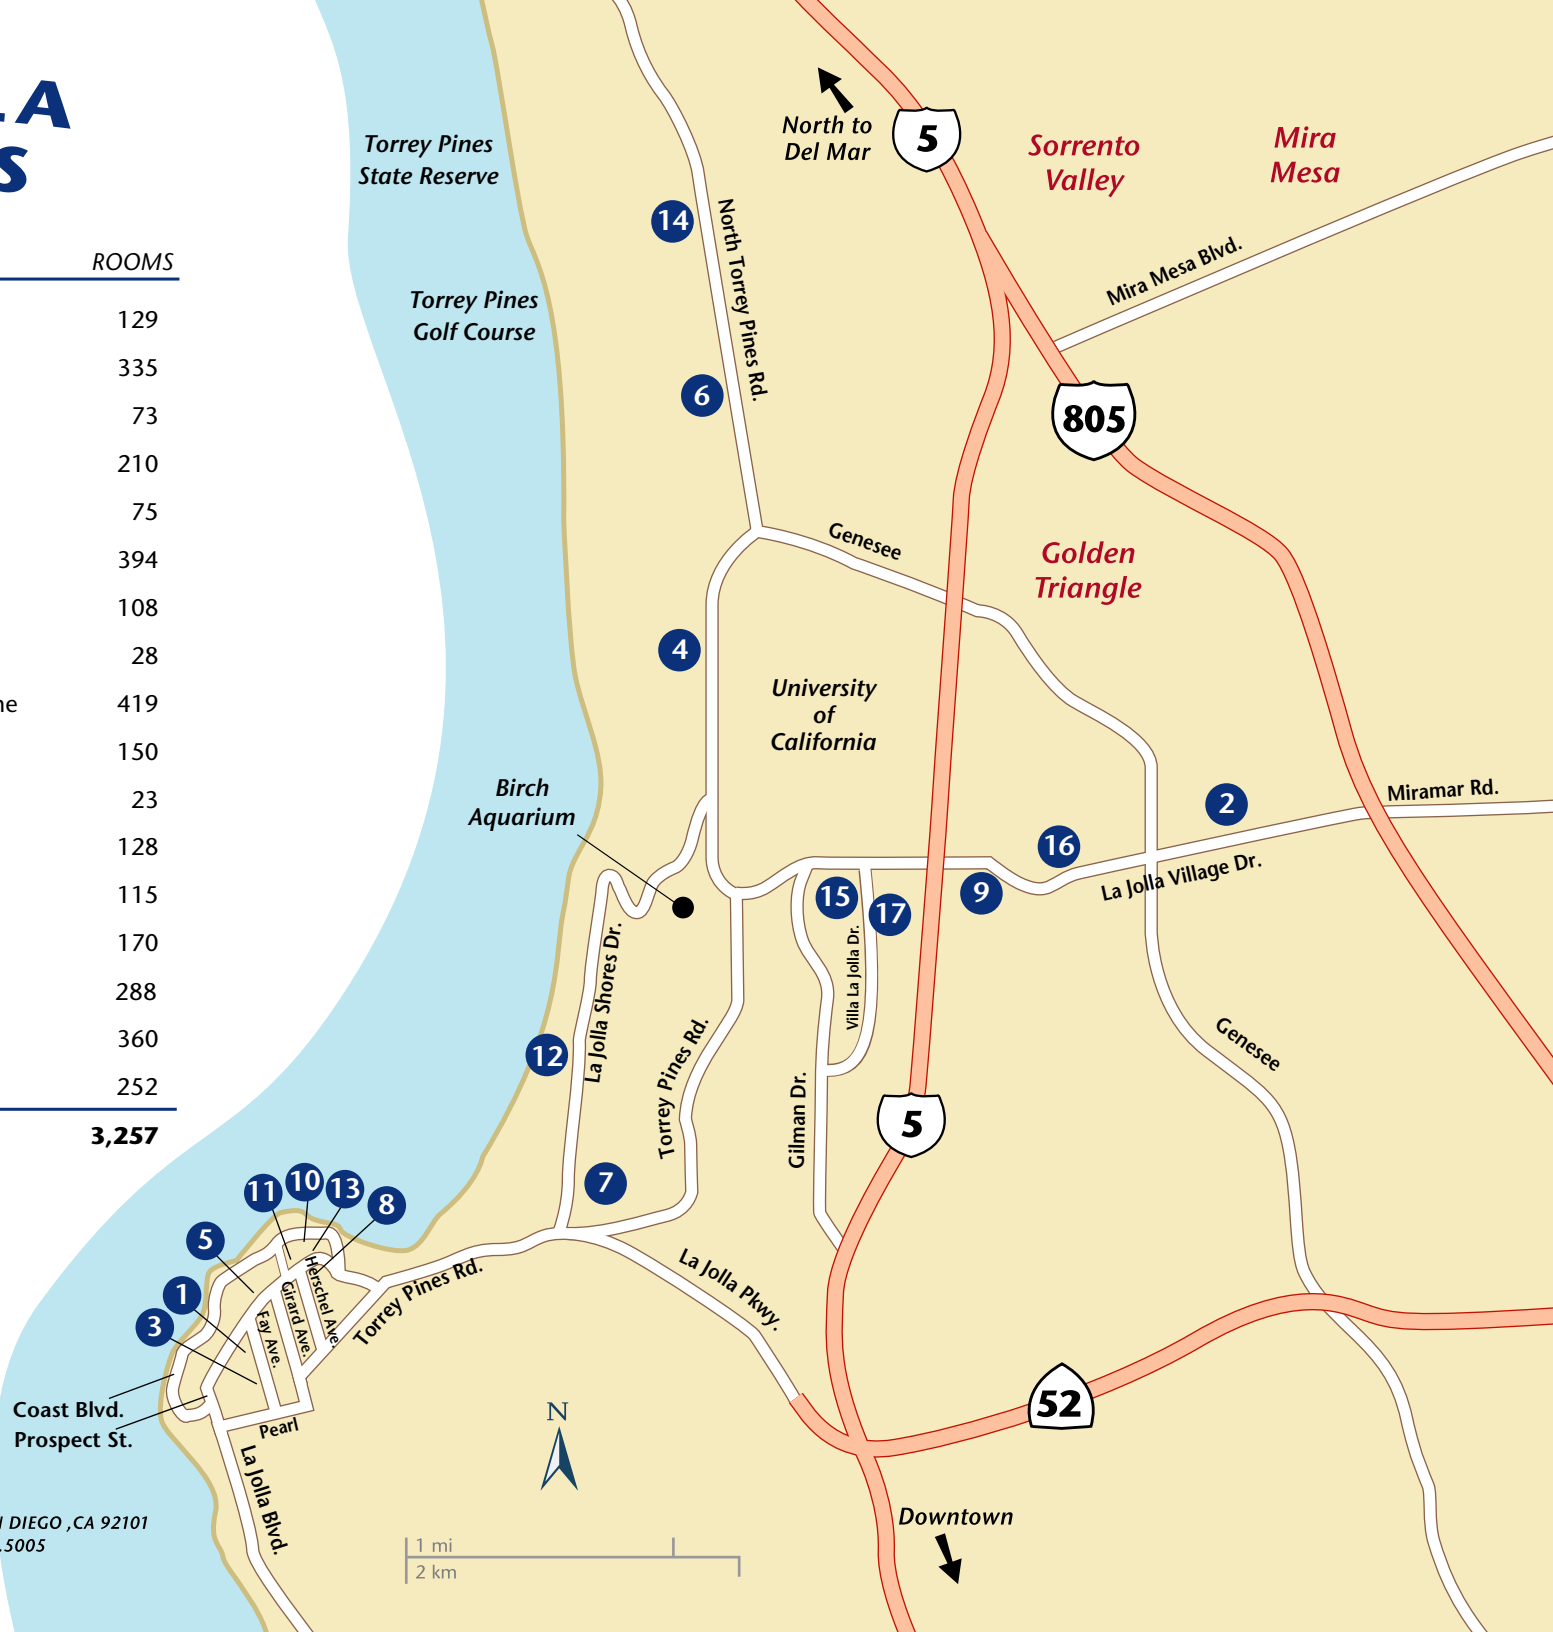

# LA JOLLA HOTELS

14 miles to SDCC

ROOMS

1	Best Western Inn by the Sea	129
2	Embassy Suites Hotel La Jolla	335
3	Empress Hotel of La Jolla	73
4	Estancia La Jolla Hotel & Spa	210
5	The Grande Colonial La Jolla	75
6	Hilton La Jolla Torrey Pines	394
7	Hotel La Jolla at the Shores	108
8	Hotel Parisi	28
9	Hyatt Regency La Jolla at Aventine	419
10	La Jolla Cove Suites	150
11	La Jolla Inn	23
12	La Jolla Shores Hotel	128
13	La Valencia Hotel	115
14	The Lodge at Torrey Pines	170
15	Residence Inn by Marriott	288
16	San Diego Marriott La Jolla	360
17	Sheraton Hotel - La Jolla	252

**TOTAL**

**3,257**

[WWW.VISITSANDIEGO.COM](http://WWW.VISITSANDIEGO.COM)  
 111 WEST HARBOR DRIVE, SAN DIEGO, CA 92101  
 619.525.5000 • FAX 619.525.5005