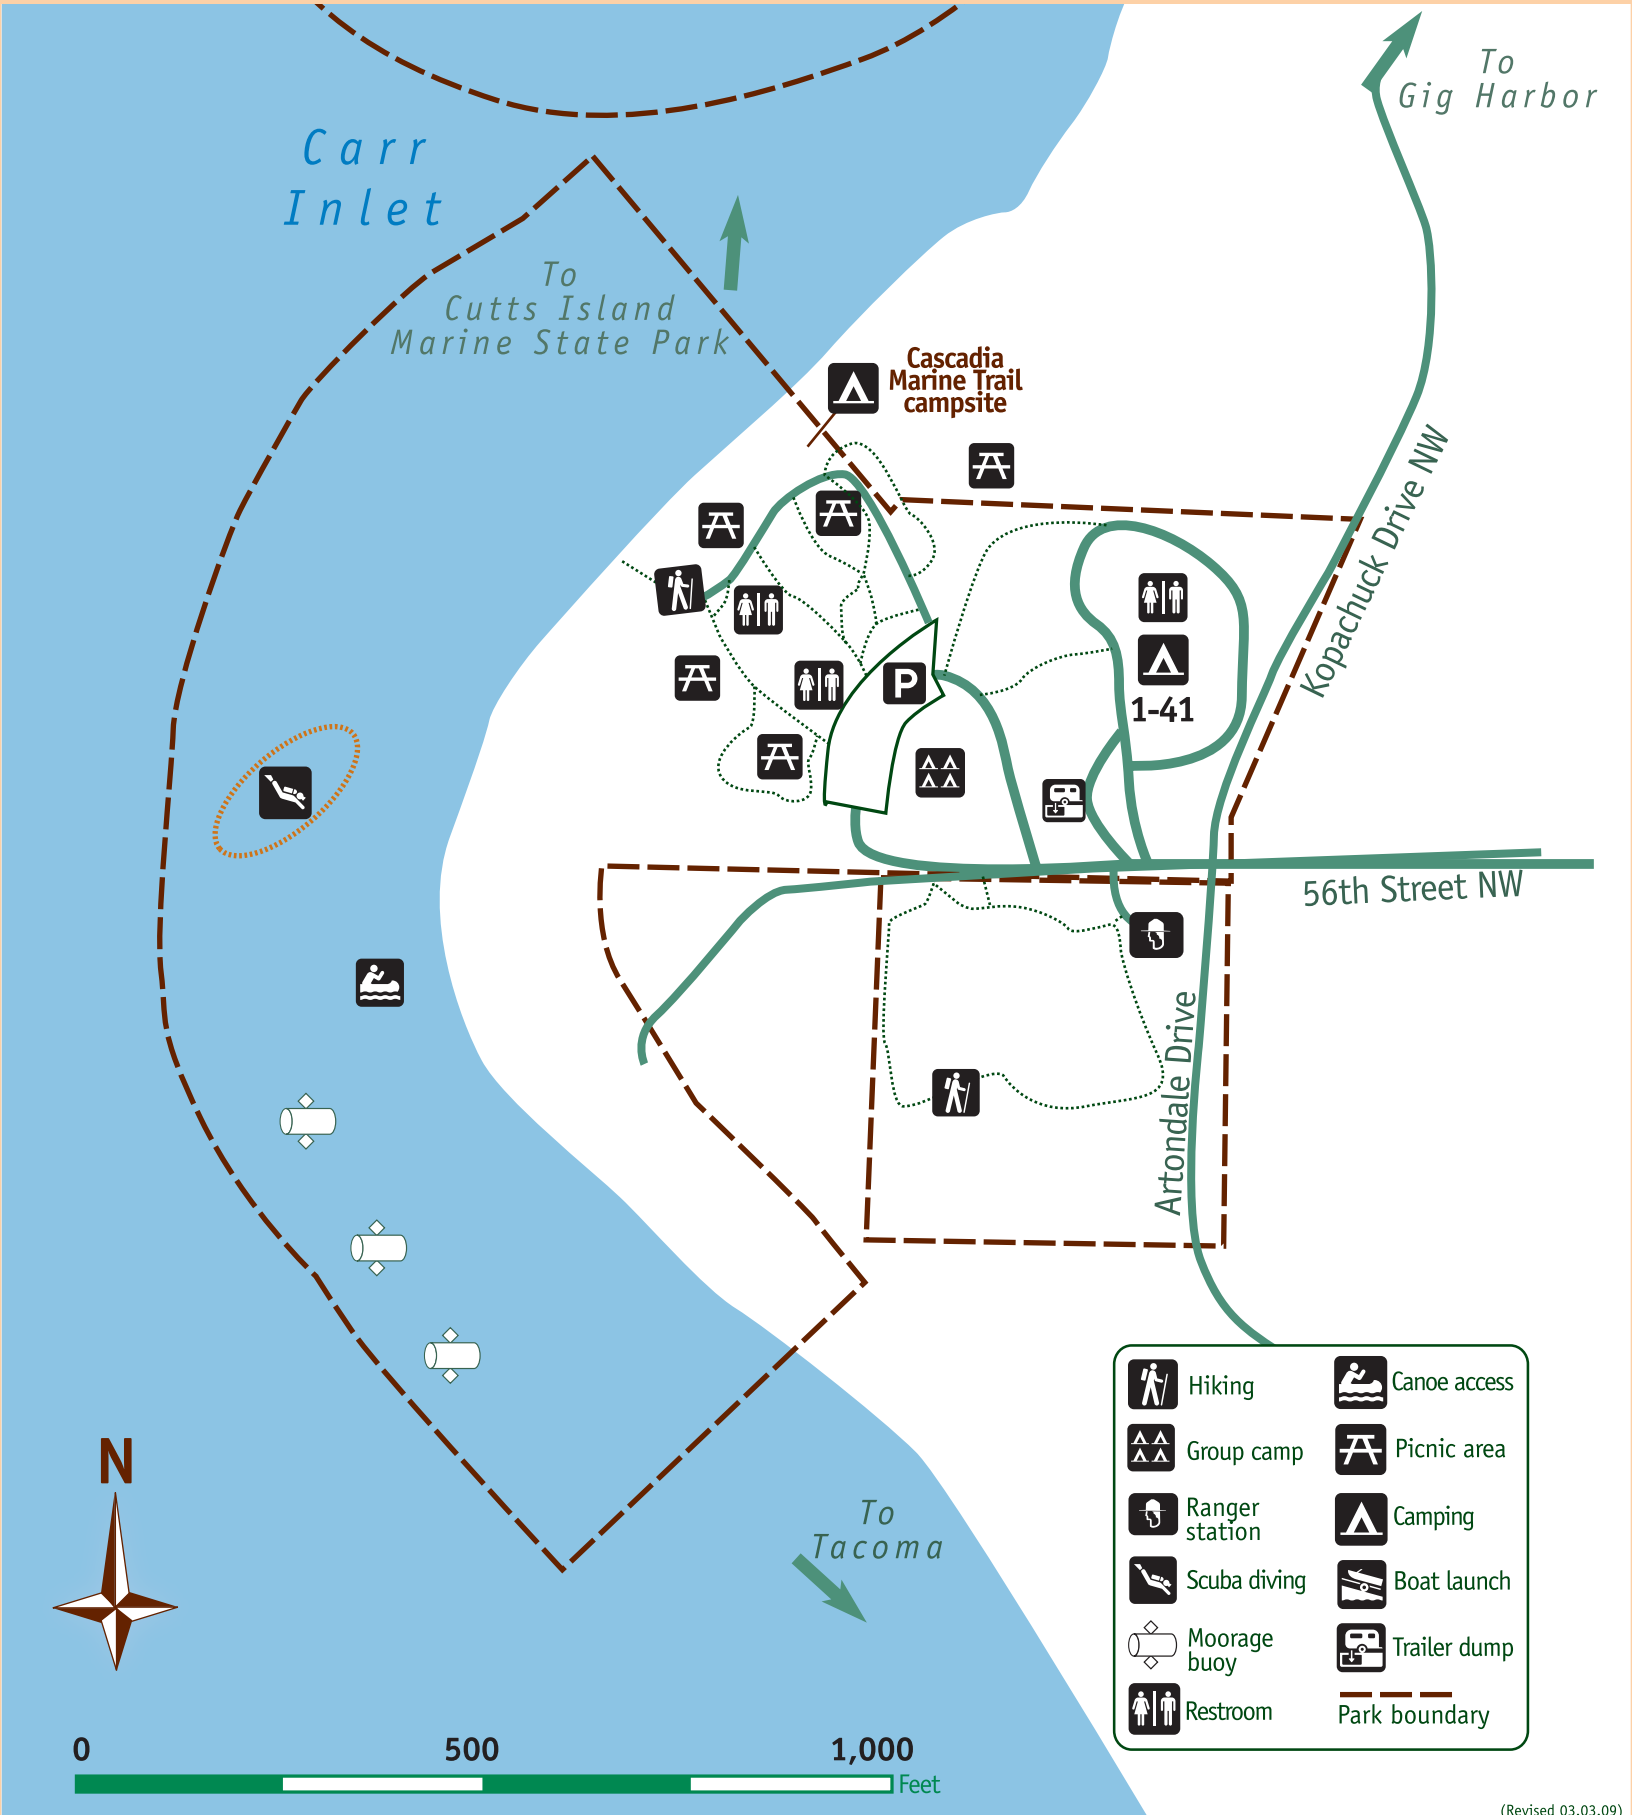

Kopachuck State Park

- | | | | |
|--|----------------|--|---------------|
| | Hiking | | Canoe access |
| | Group camp | | Picnic area |
| | Ranger station | | Camping |
| | Scuba diving | | Boat launch |
| | Moorage buoy | | Trailer dump |
| | Restroom | | Park boundary |