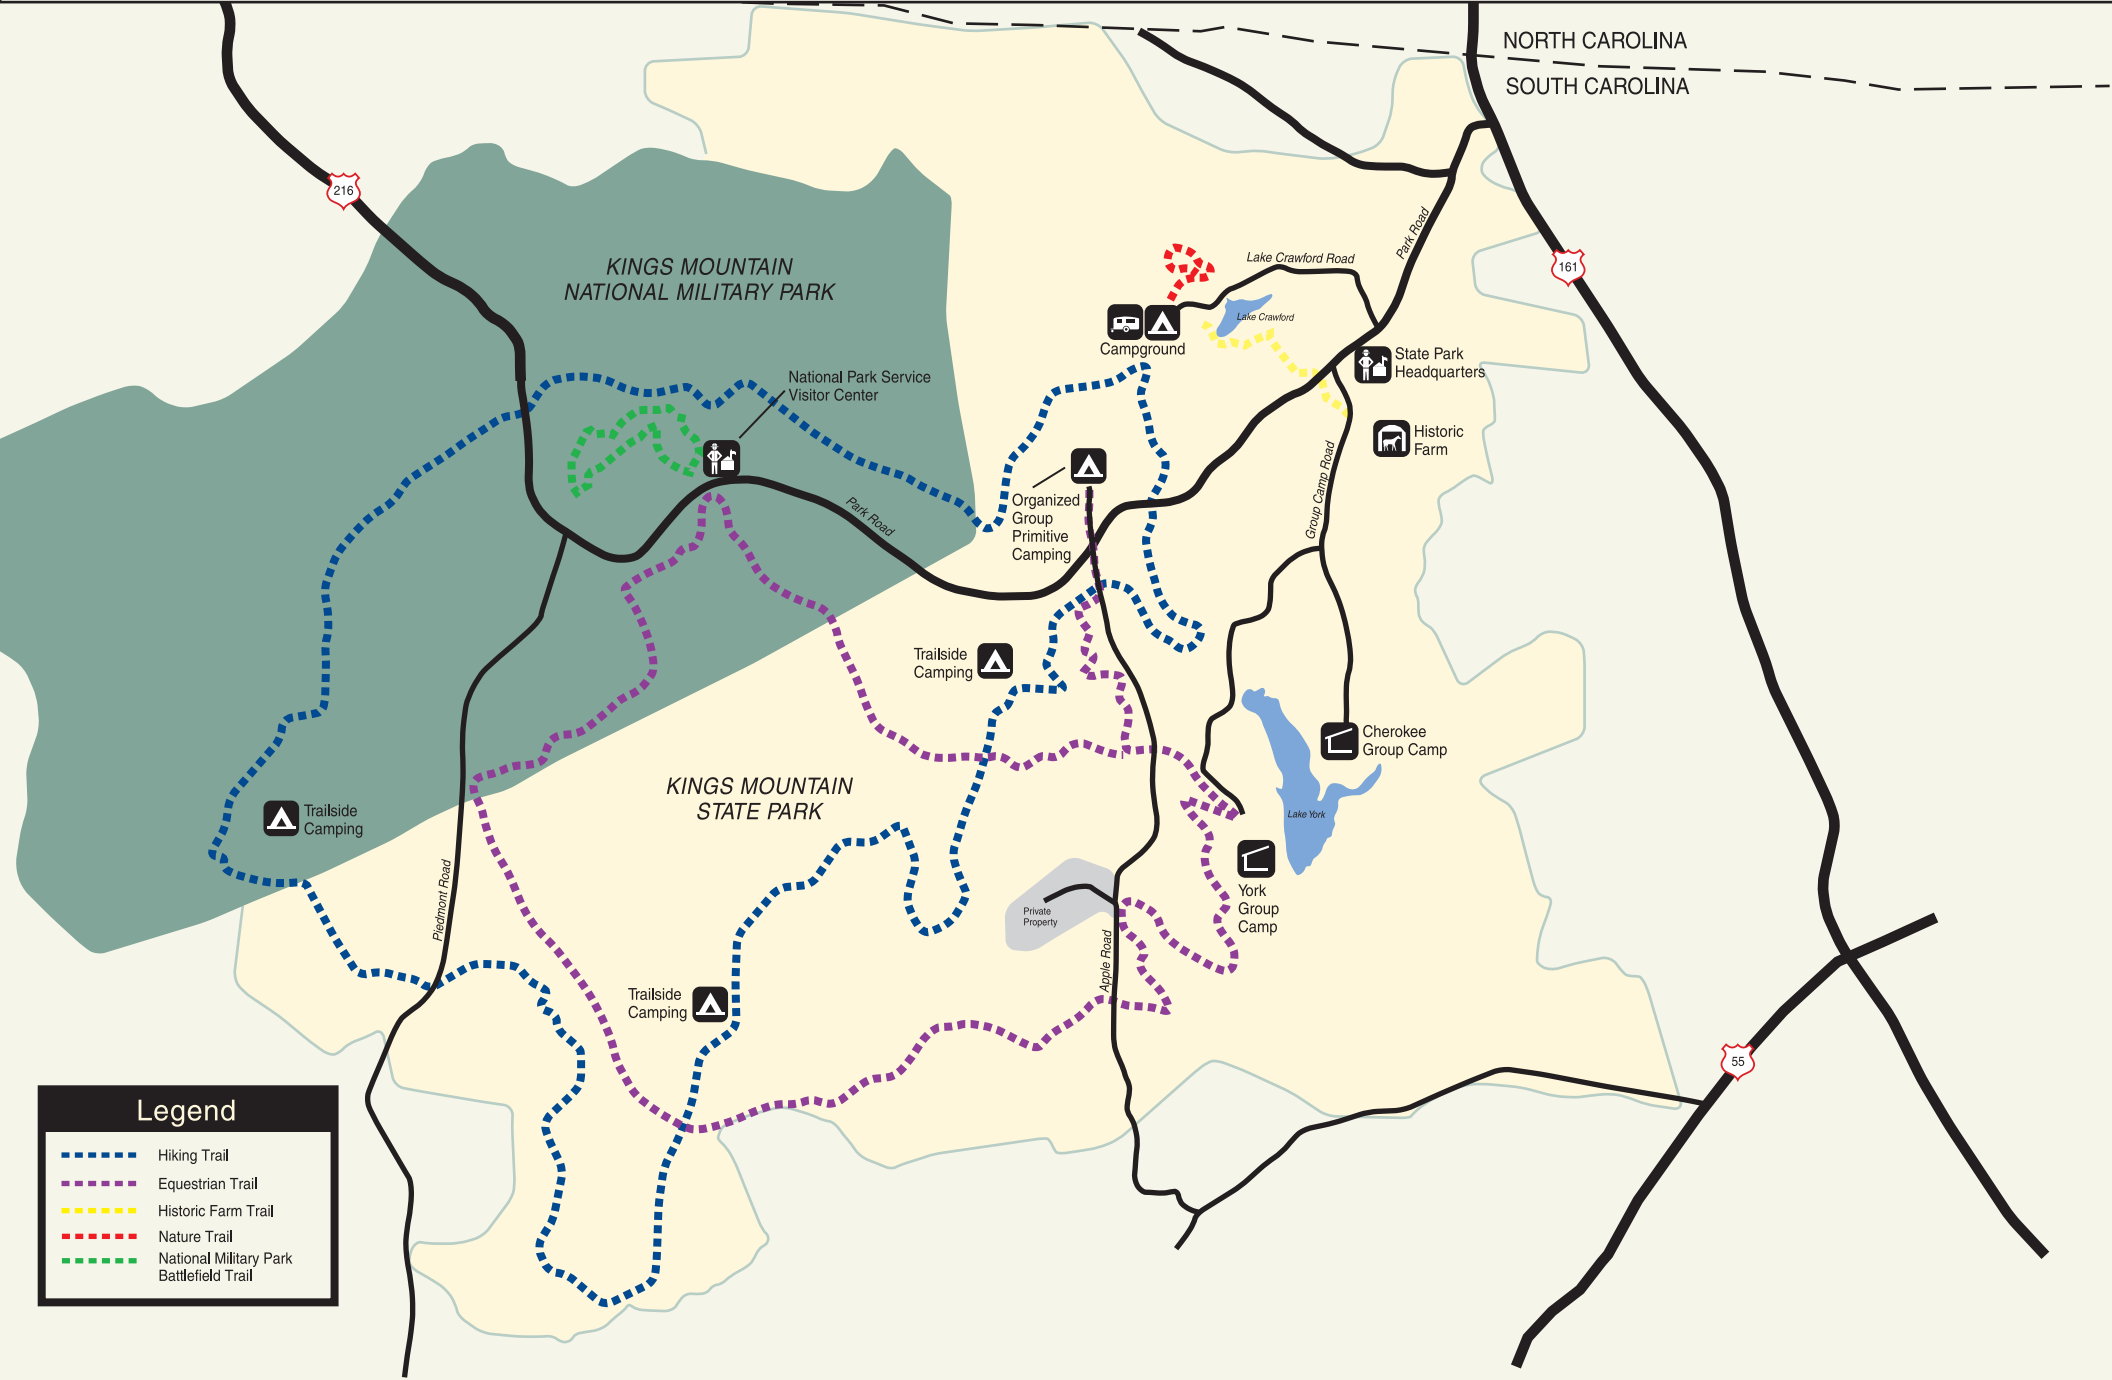

# KINGS MOUNTAIN STATE PARK

NORTH CAROLINA  
SOUTH CAROLINA

216

KINGS MOUNTAIN  
NATIONAL MILITARY PARK

National Park Service  
Visitor Center

Campground

Lake Crawford Road

Lake Crawford

State Park  
Headquarters

Historic  
Farm

Organized  
Group  
Primitive  
Camping

Group Camp Road

Trailside  
Camping

KINGS MOUNTAIN  
STATE PARK

Cherokee  
Group Camp

Lake York

York  
Group  
Camp

Private  
Property

Apple Road

Trailside  
Camping

55

**Legend**

- - - Hiking Trail
- - - Equestrian Trail
- - - Historic Farm Trail
- - - Nature Trail
- - - National Military Park  
Battlefield Trail