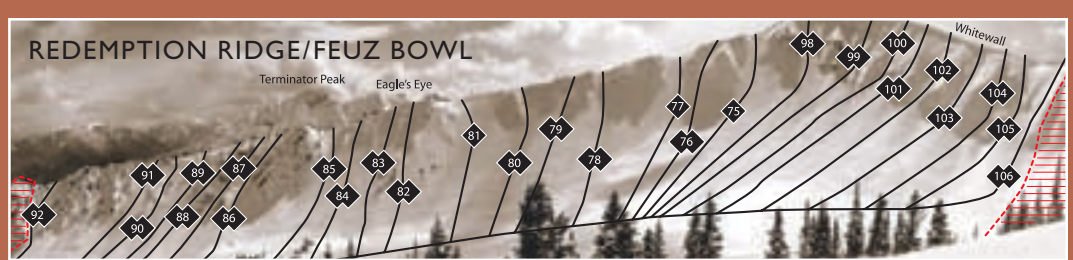

- 71 Hallelujah
- 72 Redemption
- 73 Shangri-La
- 74 Eden
- 75 High Horse
- 76 Wild Horse
- 77 Outlaw
- 78 Side Saddle
- 79 Branded
- 80 Cattle Prod
- 81 Horse's Mouth
- 82 Horse Fly
- 83 Horse Play
- 84 Prairie Oyster
- 85 Mustang Sally
- 86 Wildfire
- 87 Stampede
- 88 One Trick Pony
- 89 Trigger
- 90 Saddle Sore
- 91 Stallion
- 92 Bareback
- 98 Prosperity
- 99 Certainty
- 100 Big Bear
- 101 Last Chance
- 102 Two Trick Pony
- 103 Horseshoe
- 104 Gallop
- 105 Horse Chute
- 106 Gift Horse