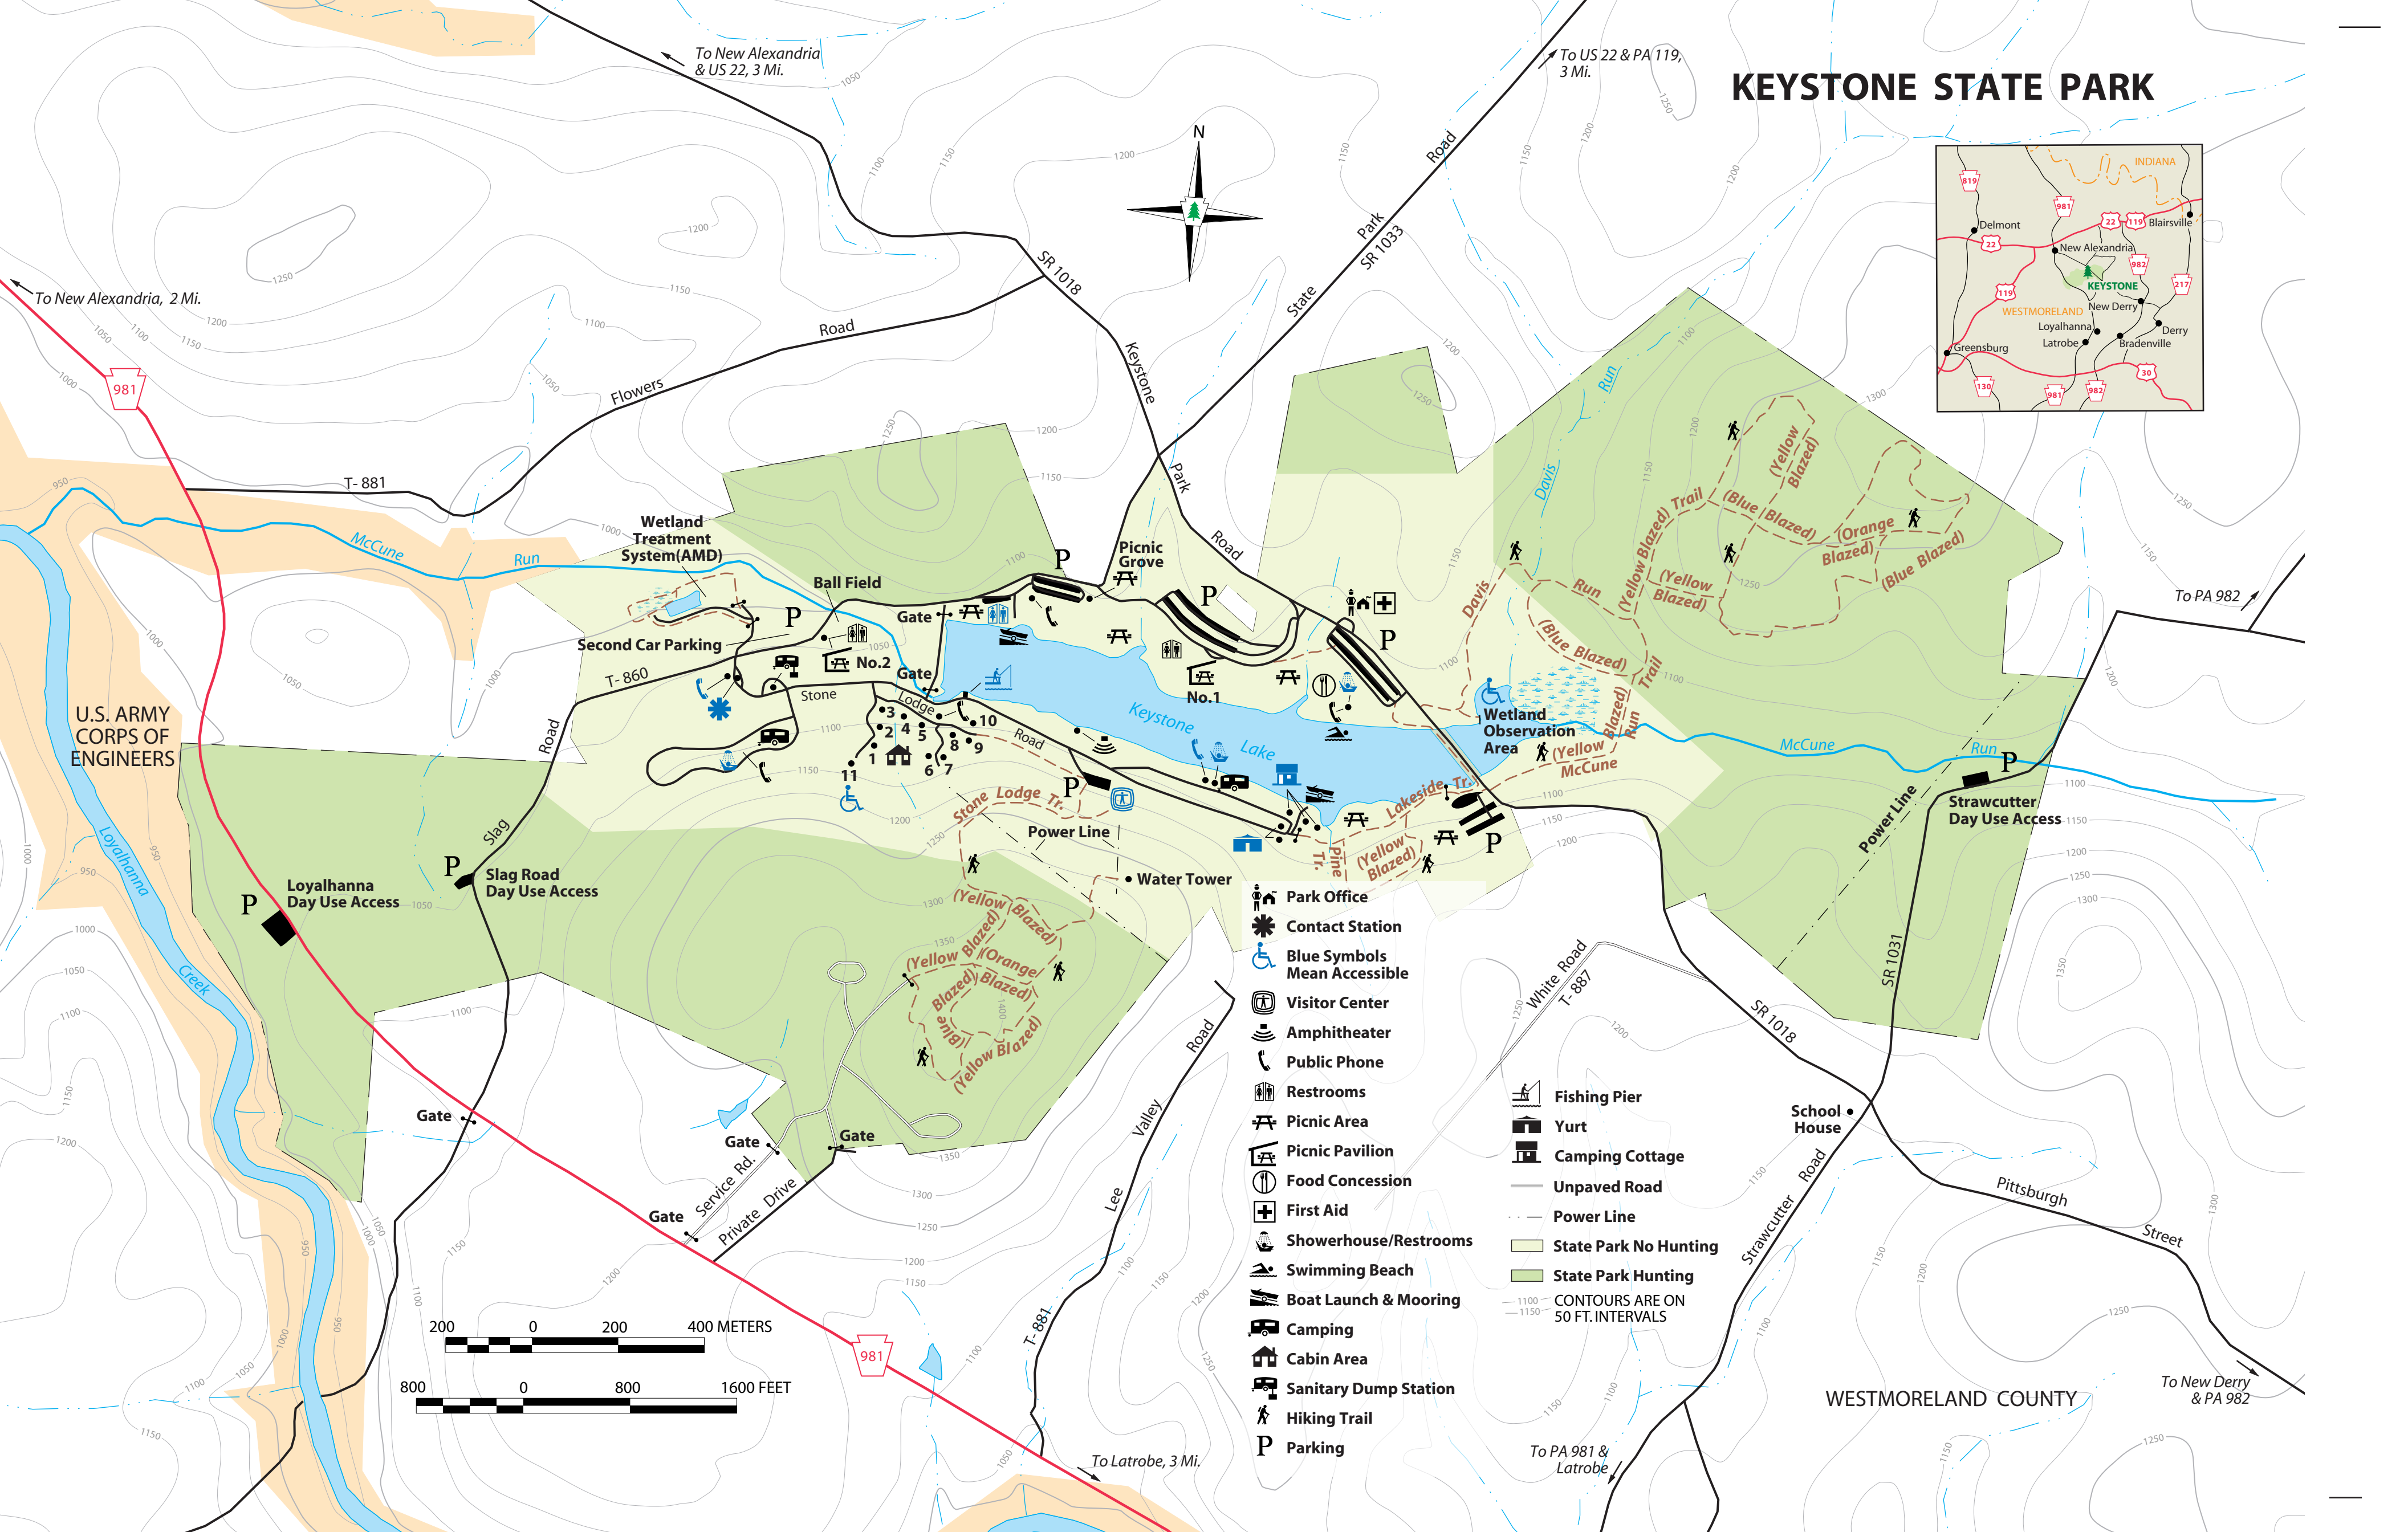

KEYSTONE STATE PARK

- Park Office
- Contact Station
- Blue Symbols Mean Accessible
- Visitor Center
- Amphitheater
- Public Phone
- Restrooms
- Picnic Area
- Picnic Pavilion
- Food Concession
- First Aid
- Showerhouse/Restrooms
- Swimming Beach
- Boat Launch & Mooring
- Camping
- Cabin Area
- Sanitary Dump Station
- Hiking Trail
- Parking

- Fishing Pier
- Yurt
- Camping Cottage
- Unpaved Road
- Power Line
- State Park No Hunting
- State Park Hunting
- CONTOURS ARE ON 50 FT. INTERVALS

WESTMORELAND COUNTY