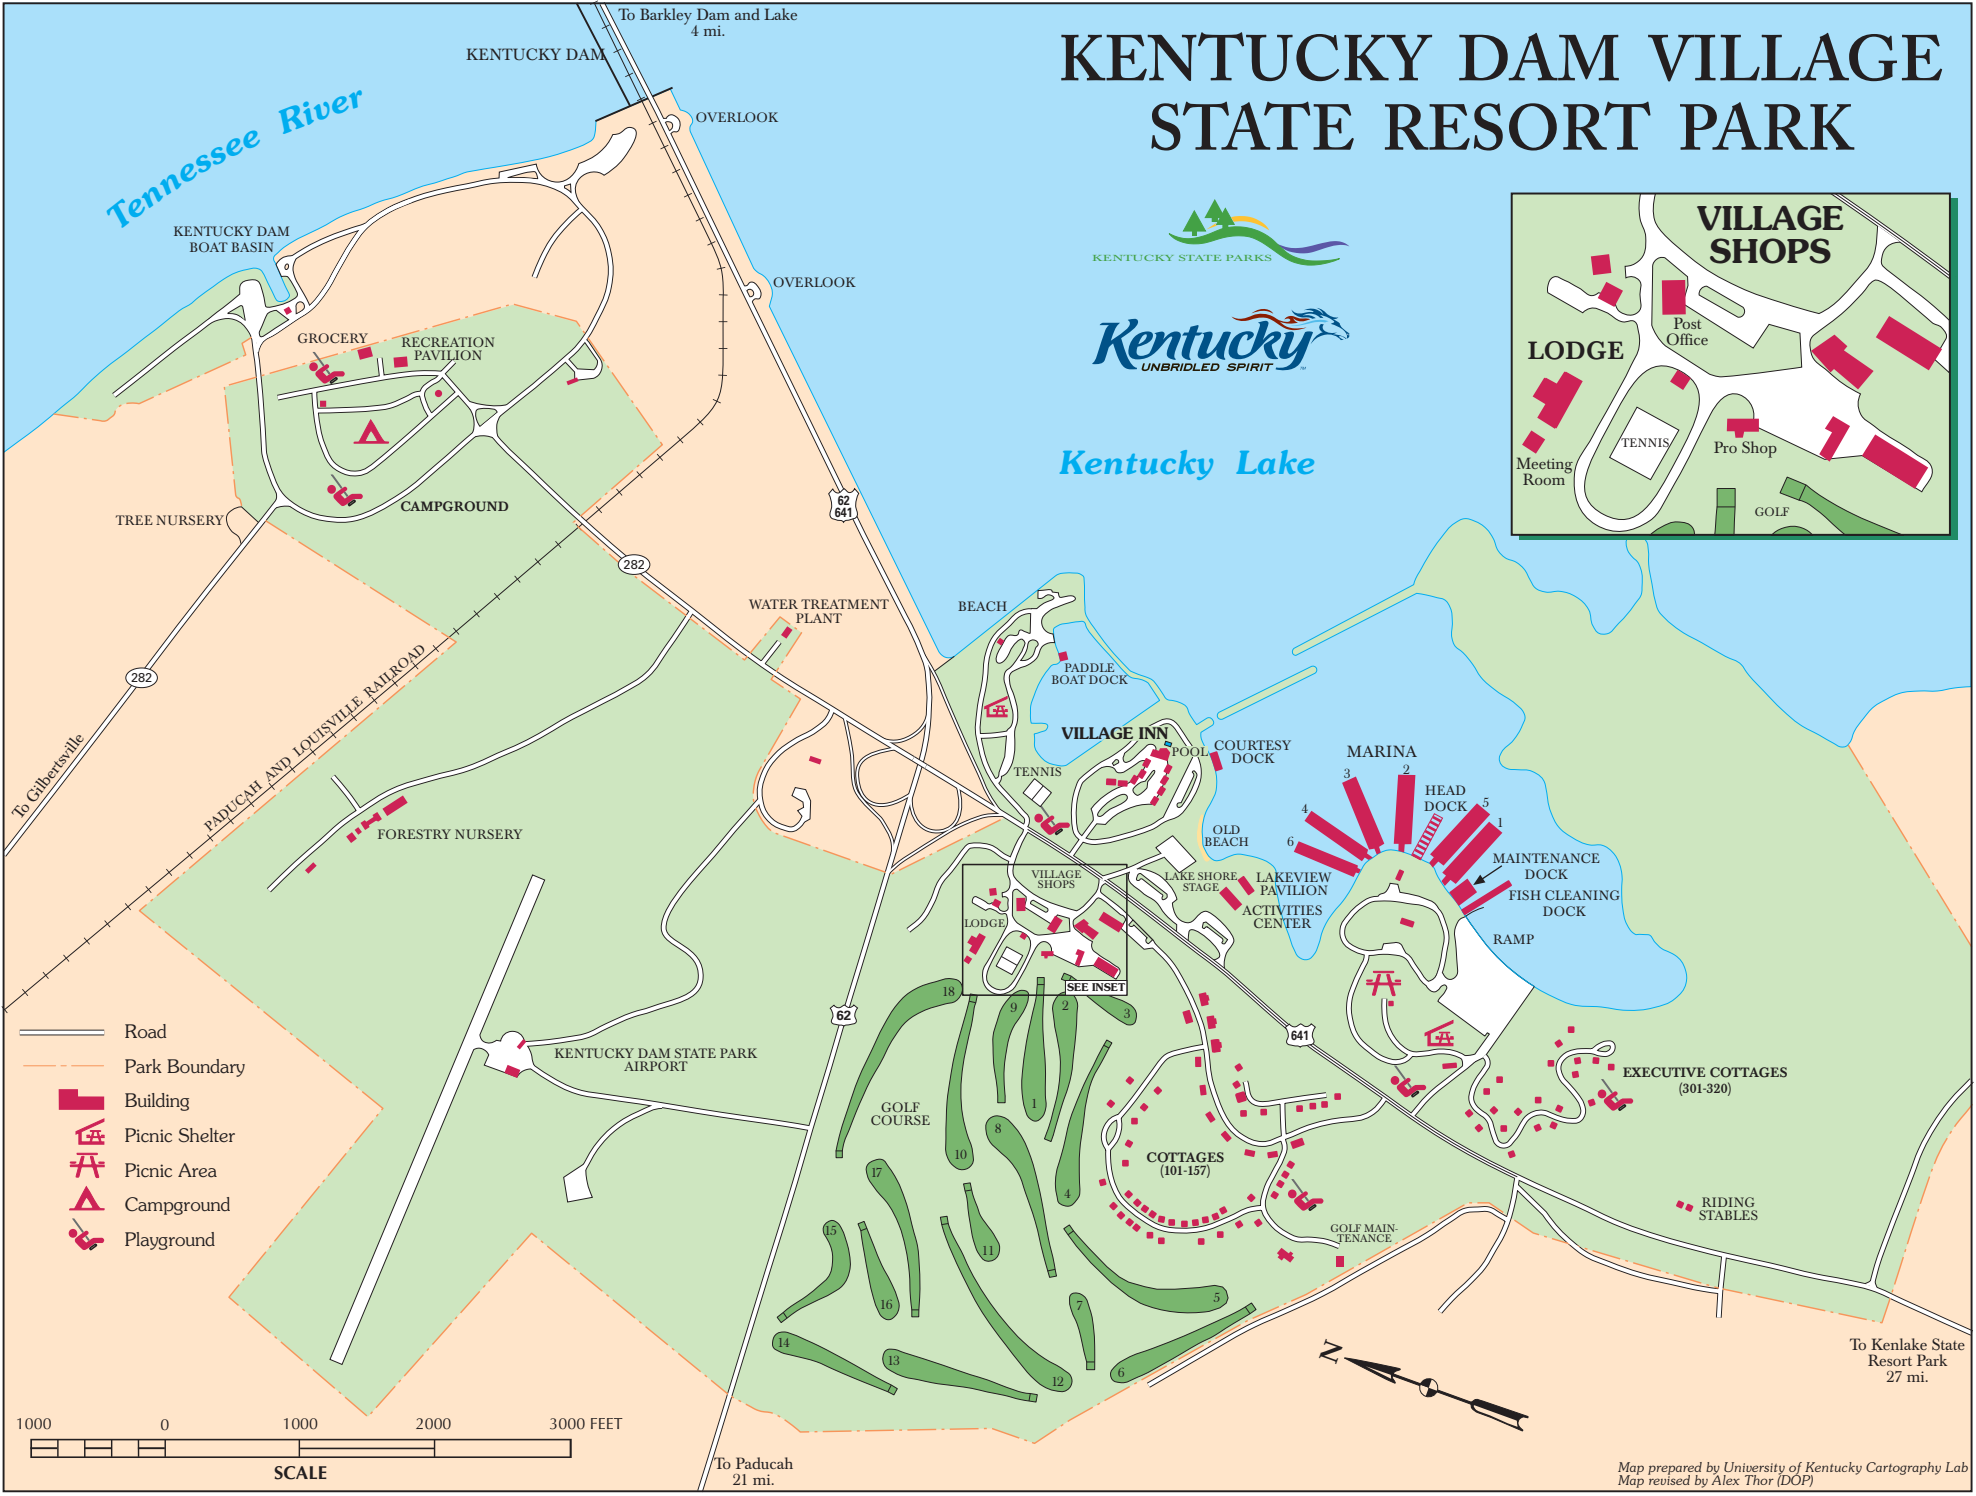

KENTUCKY DAM VILLAGE STATE RESORT PARK

- Road
- Park Boundary
- Building
- 🏠 Picnic Shelter
- ⛶ Picnic Area
- ⛴ Campground
- 🎡 Playground

To Paducah
21 mi.

To Kenlake State
Resort Park
27 mi.

Map prepared by University of Kentucky Cartography Lab
Map revised by Alex Thor (DOP)