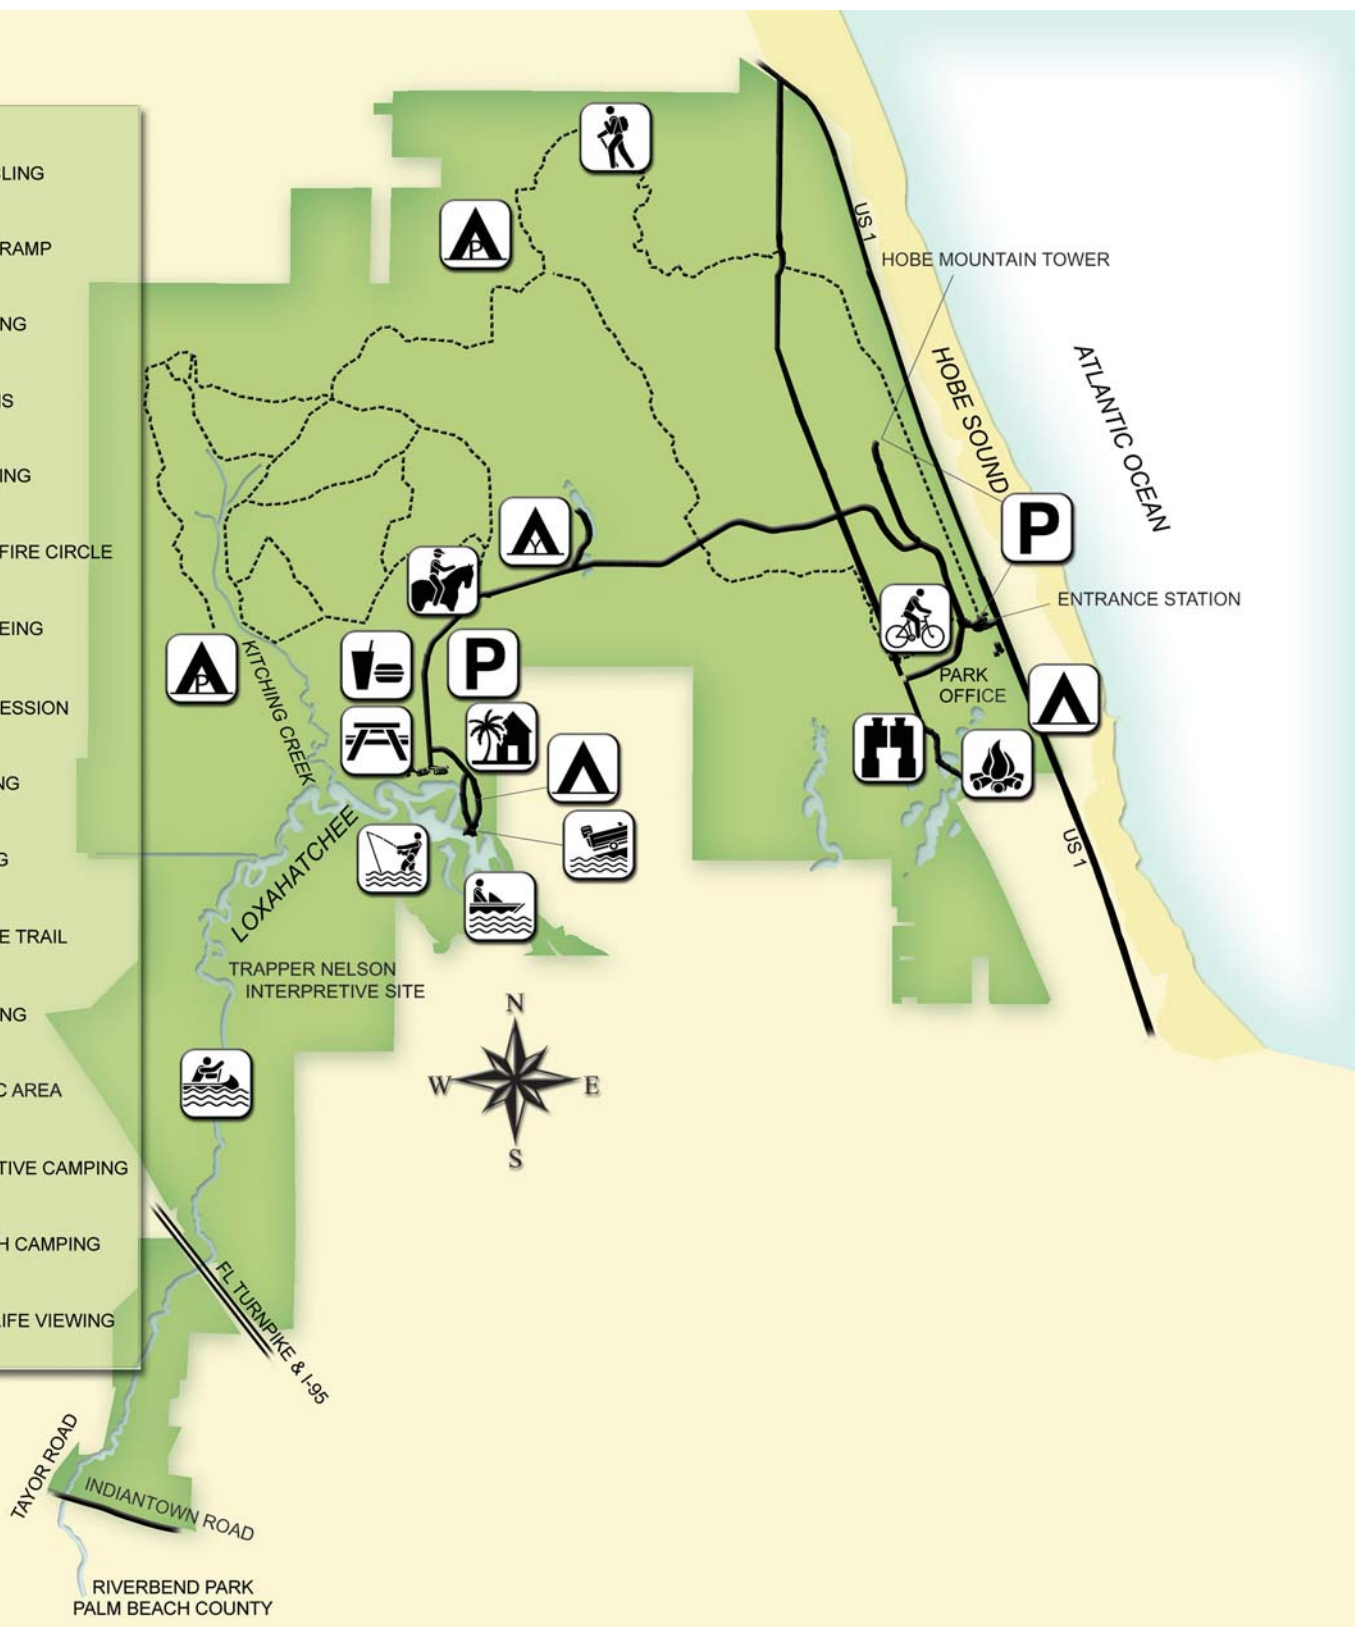

-  BICYCLING
-  BOAT RAMP
-  BOATING
-  CABINS
-  CAMPING
-  CAMPFIRE CIRCLE
-  CANOEING
-  CONCESSION
-  FISHING
-  HIKING
-  HORSE TRAIL
-  PARKING
-  PICNIC AREA
-  PRIMITIVE CAMPING
-  YOUTH CAMPING
-  WILDLIFE VIEWING

RIVERBEND PARK  
PALM BEACH COUNTY