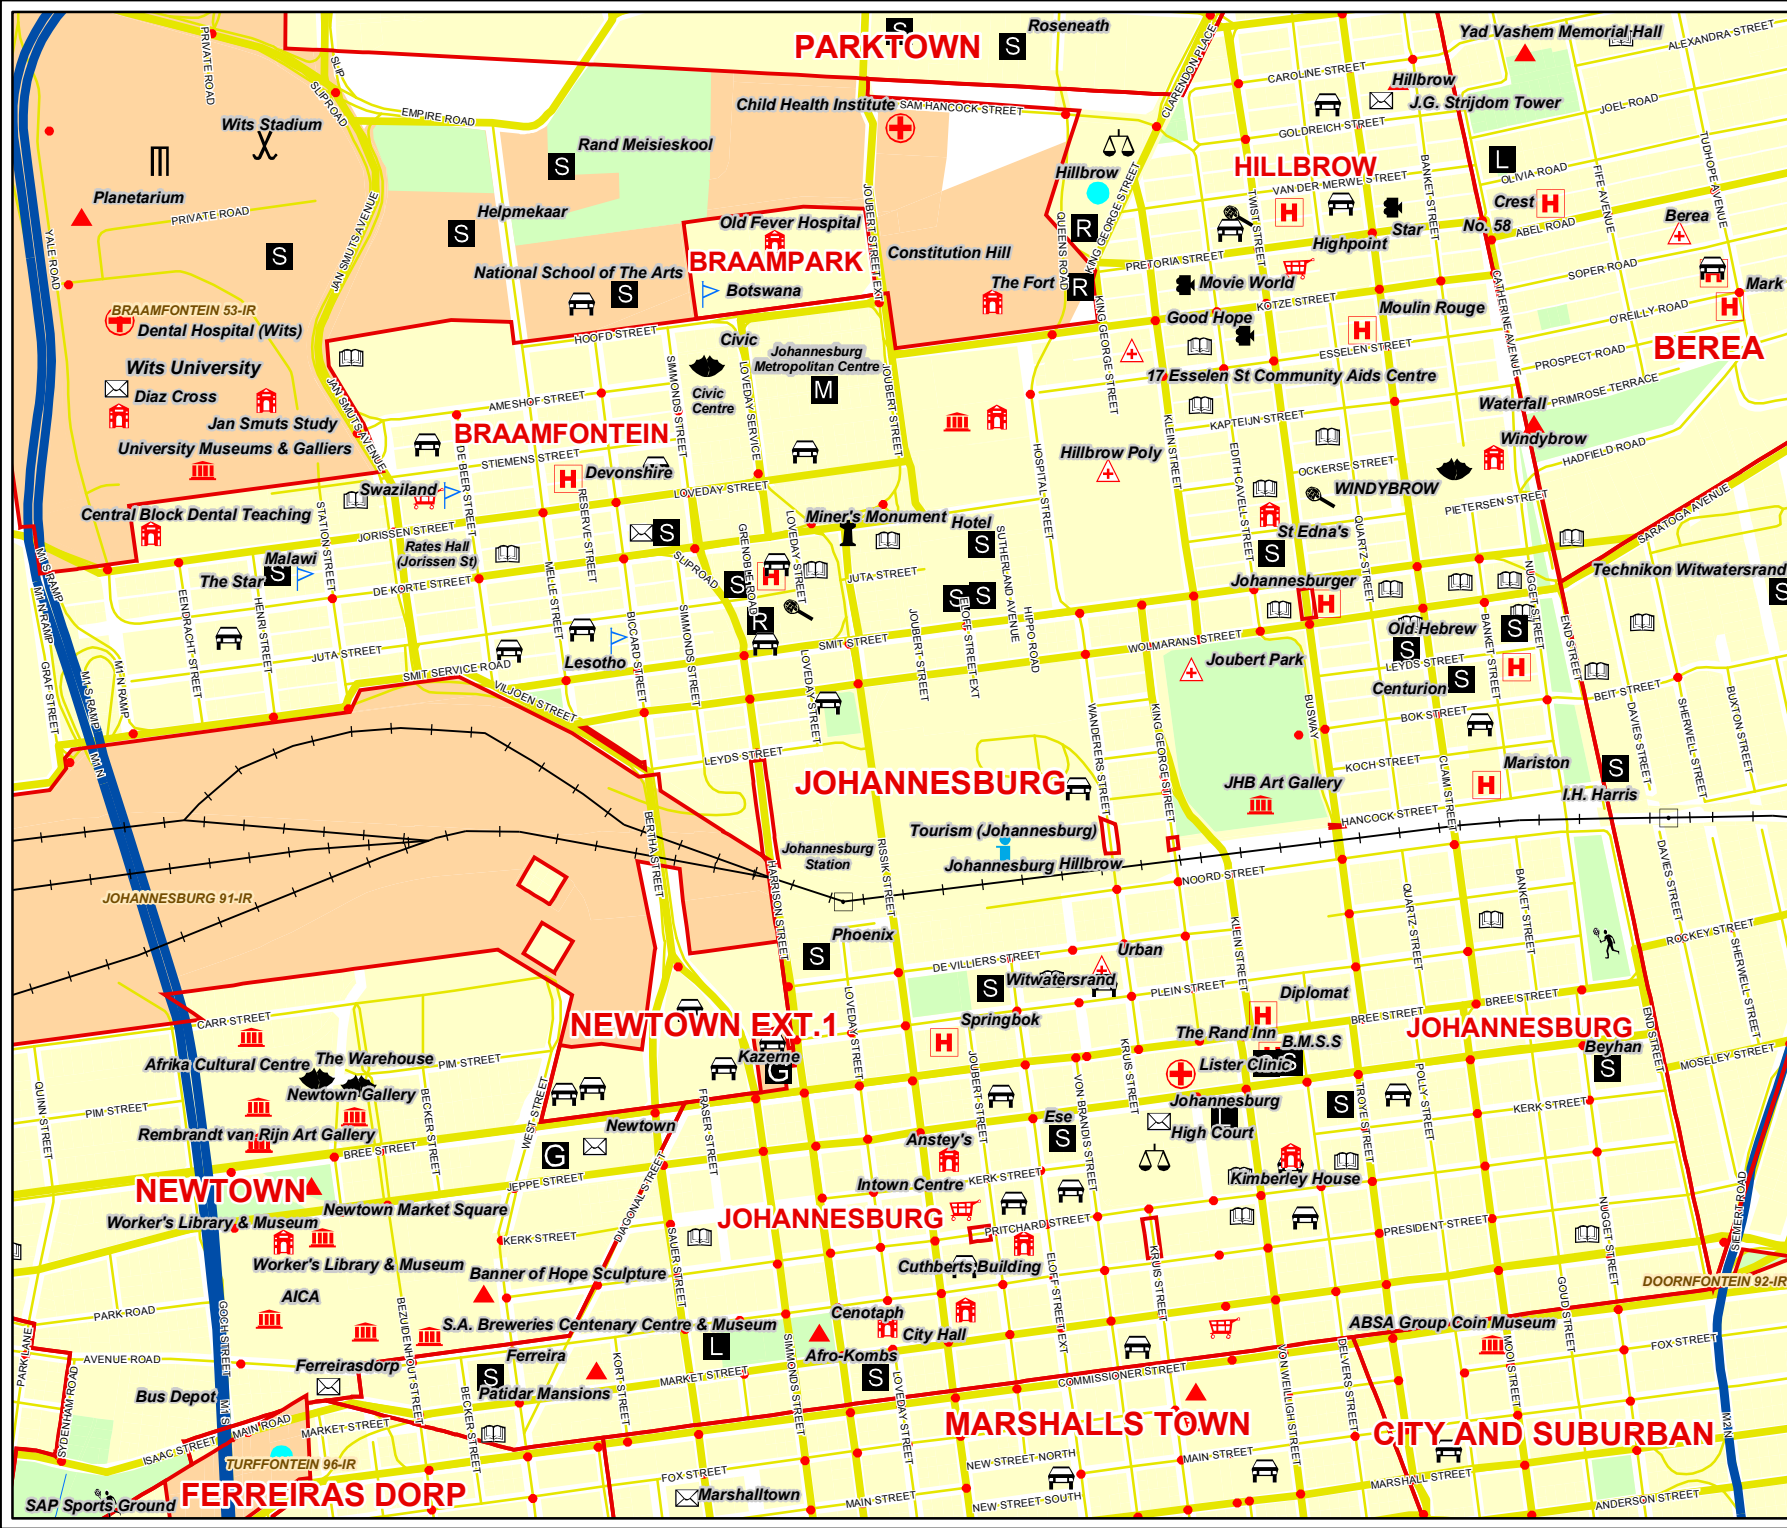

Map of Johannesburg CBD

LEGEND

Property	Township Boundaries
Farms	Major Roads
Agricultural Holding	Road Centrelines
Parks	Railway Line
Tourist Information	Municipal Office
Place of Interest	Recreation Centre
National Monument	Library
Museum / Art Gallery	School
Traffic Light	Government Office
Hotel	Law/Magistrates Court
Hospital with Casualty	Place of Worship
Hospital / Clinic	Consulate
Municipal Clinic	Squash
Fire Station	Cricket
Major Shopping Centre	Hockey
Police Station	Tennis
Post Office	Railway Stations
Historical Monument / Site	
Cinema / Drive-in	
Parking	
Theatre	

Joburg

Corporate GIS
 Telephone: +27 11 407-6203/6200/6134/6130
 Email: Cgispjprojects@Joburg.org.za

Workspace: \\cgis\q\projects\various\MS_JOBURG_CBD.mxd
 Date: 18 April 2005
 Compiler: Annette Verskin
 Source: City of Johannesburg
 Projection: Transverse Mercator Lo.29
 Datum: Hartbeeshoek 1994