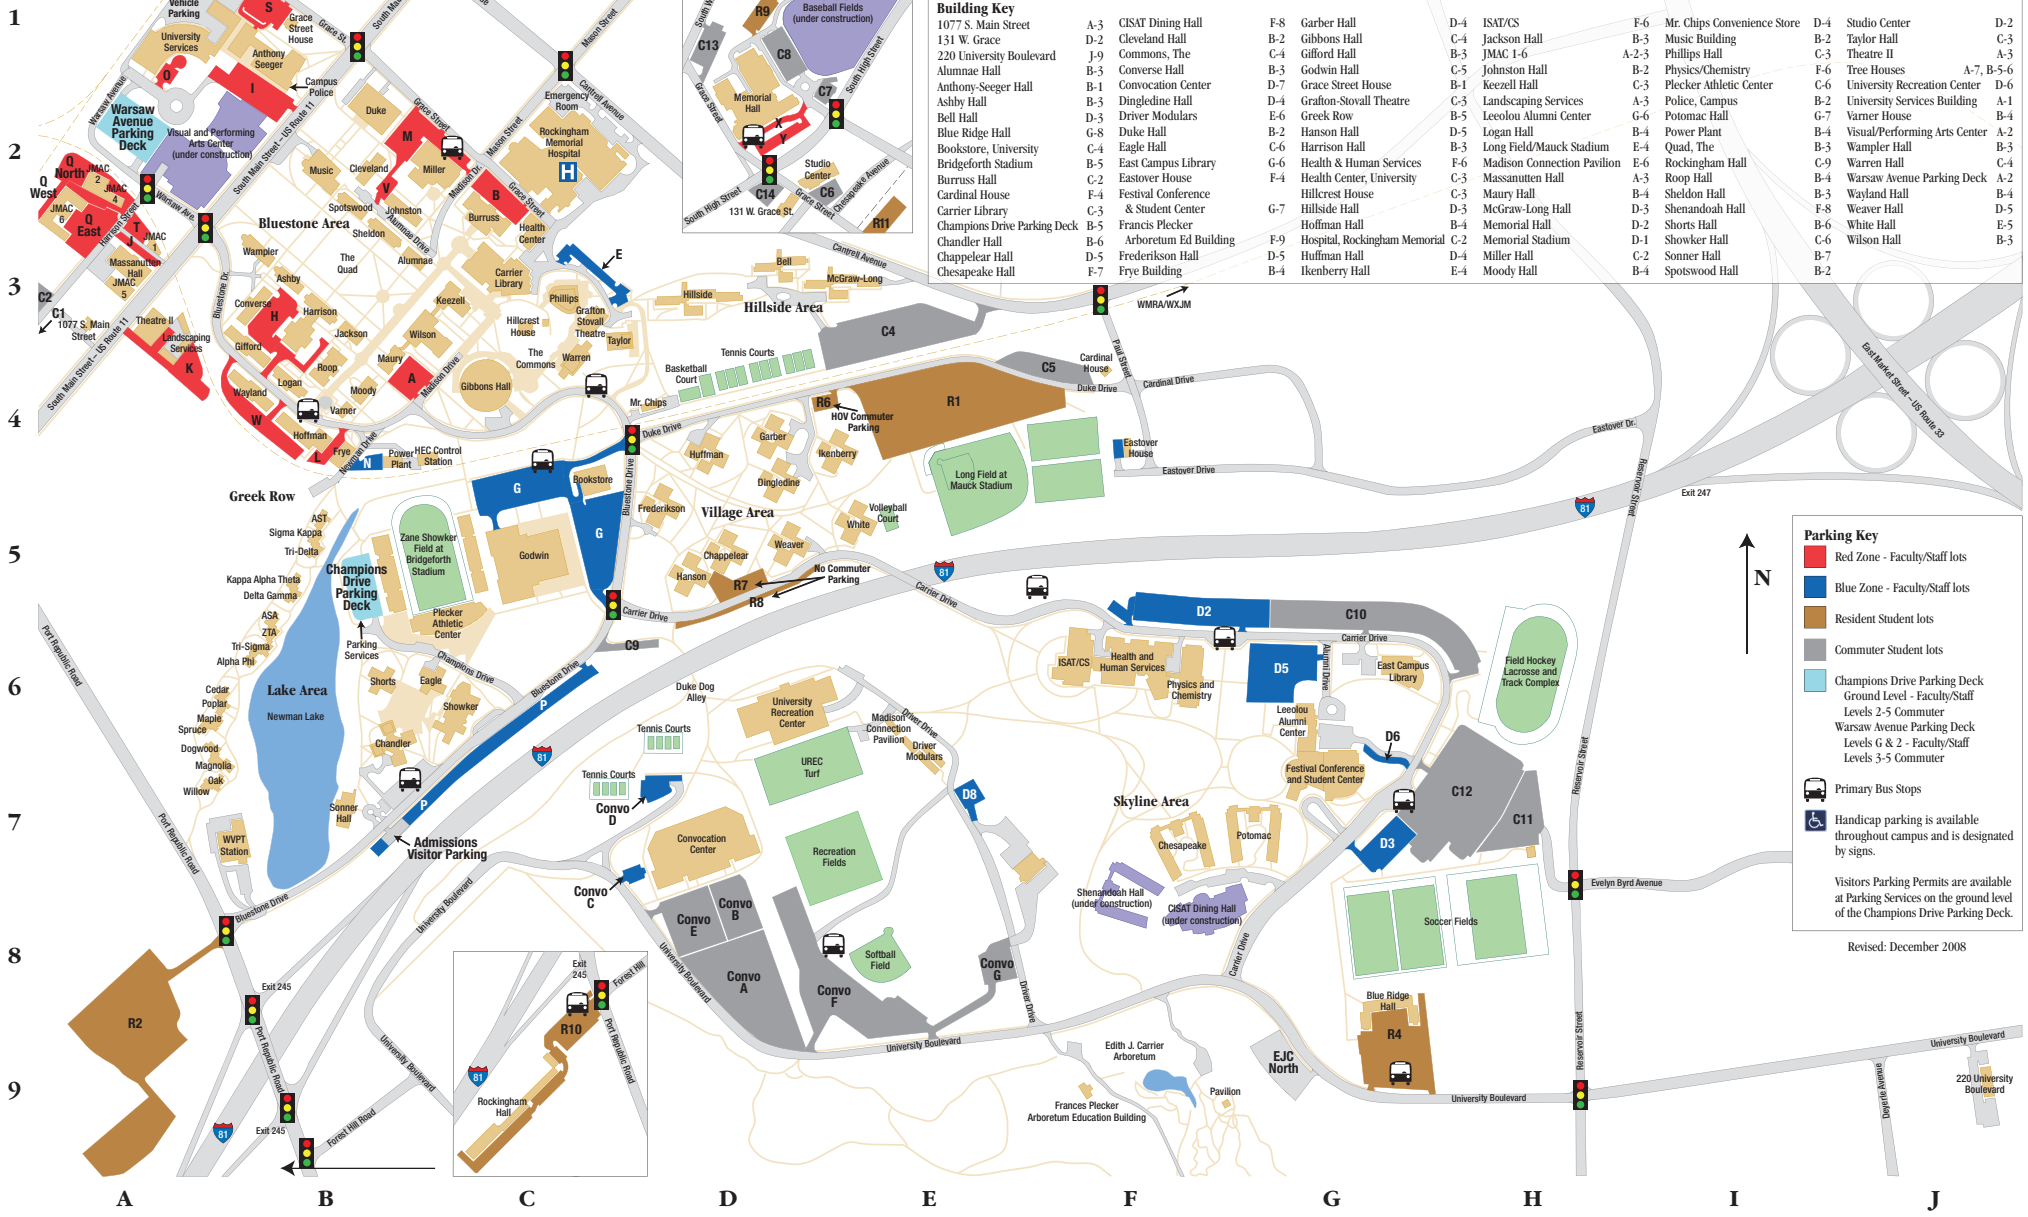

JAMES MADISON UNIVERSITY

Building Key

1077 S. Main Street	A-3	CISAT Dining Hall	F-8	Carber Hall	D-4	ISAT/CS	F-6	Mr. Chips Convenience Store	D-4	Studio Center	D-2
131 W. Grace	D-2	Cleveland Hall	B-2	Gibbons Hall	C-4	Jackson Hall	B-3	Music Building	B-2	Taylor Hall	C-3
220 University Boulevard	J-9	Commons, The	C-4	Gifford Hall	B-3	JMCA 1-6	A-2-3	Phyllis Hall	C-3	Theatre II	A-3
Alumnae Hall	B-3	Converse Hall	B-3	Godwin Hall	C-5	Johnson Hall	B-2	Physics/Chemistry	F-6	Tree Houses	A-7, B-5-6
Anthony-Seeger Hall	B-1	Convocation Center	D-7	Grace Street House	B-1	Kezell Hall	C-3	Plecker Athletic Center	C-6	University Recreation Center	D-6
Asby Hall	B-3	Dingeldine Hall	D-4	Grafton Stovall Theatre	D-4	Landscaping Services	A-3	Police, Campus	B-2	University Services Building	A-1
Bell Hall	D-3	Driver Modulators	E-6	Grace Row	B-5	Leolou Alumni Center	G-6	Potomac Hall	B-4	Varnor House	B-4
Blue Ridge Hall	G-8	Duke Hall	B-2	Hanson Hall	C-3	Logan Hall	A-3	Power Plant	B-4	Visual/Performing Arts Center	A-2
Bookstore, University	C-4	Eagle Hall	C-6	Harrison Hall	B-3	Long Field/Mauk Stadium	E-4	Quad, The	B-3	Wampler Hall	B-3
Bridgeforth Stadium	B-5	East Campus Library	G-6	Health & Human Services	F-6	Madison Connection Pavilion	E-6	Rockingham Hall	C-9	Wayland Avenue Parking Deck	A-2
Burruss Hall	C-2	Eastover House	F-4	Health Center, University	C-3	Massanutten Hall	A-3	Rooftop Hall	B-4	Warsaw Avenue Parking Deck	A-2
Cardinal House	F-4	Festival Conference & Student Center	F-4	Hillcrest House	D-3	Mauy Hall	B-4	Sheldon Hall	B-3	Wayland Hall	B-4
Carrier Library	C-3	Francis Plecker	G-7	Hillside Hall	D-3	McGraw-Long Hall	D-3	Sherandoah Hall	F-8	Weaver Hall	D-5
Champions Drive Parking Deck	B-5	Arboretum Ed Building	B-6	Hoffman Hall	B-4	Memorial Hall	D-2	Shorts Hall	B-6	White Hall	E-5
Chandler Hall	D-5	Frederikson Hall	D-5	Hospital, Rockingham Memorial	C-2	Memorial Stadium	D-1	Showker Hall	C-6	Wilson Hall	B-3
Chappelle Hall	D-5	Frye Building	F-7	Huffman Hall	D-5	Miller Hall	C-2	Sonner Hall	B-7		
Chesapeake Hall	F-7			Ikenberry Hall	B-4	Moody Hall	B-4	Spotswood Hall	B-2		

Parking Key

1. Red Zone - Faculty/Staff lots
   - Blue Zone - Faculty/Staff lots
   - Resident Student lots
   - Commuter Student lots
   - Champions Drive Parking Deck
   - Ground Level - Faculty/Staff
   - Levels 2-5 Commuter
   - Warsaw Avenue Parking Deck
   - Levels G & 2 - Faculty/Staff
   - Levels 3-5 Commuter
   - Primary Bus Stops
   - Handicap parking is available throughout campus and is designated by signs.
2. Visitors Parking Permits are available at Parking Services on the ground level of the Champions Drive Parking Deck.

Revised: December 2008