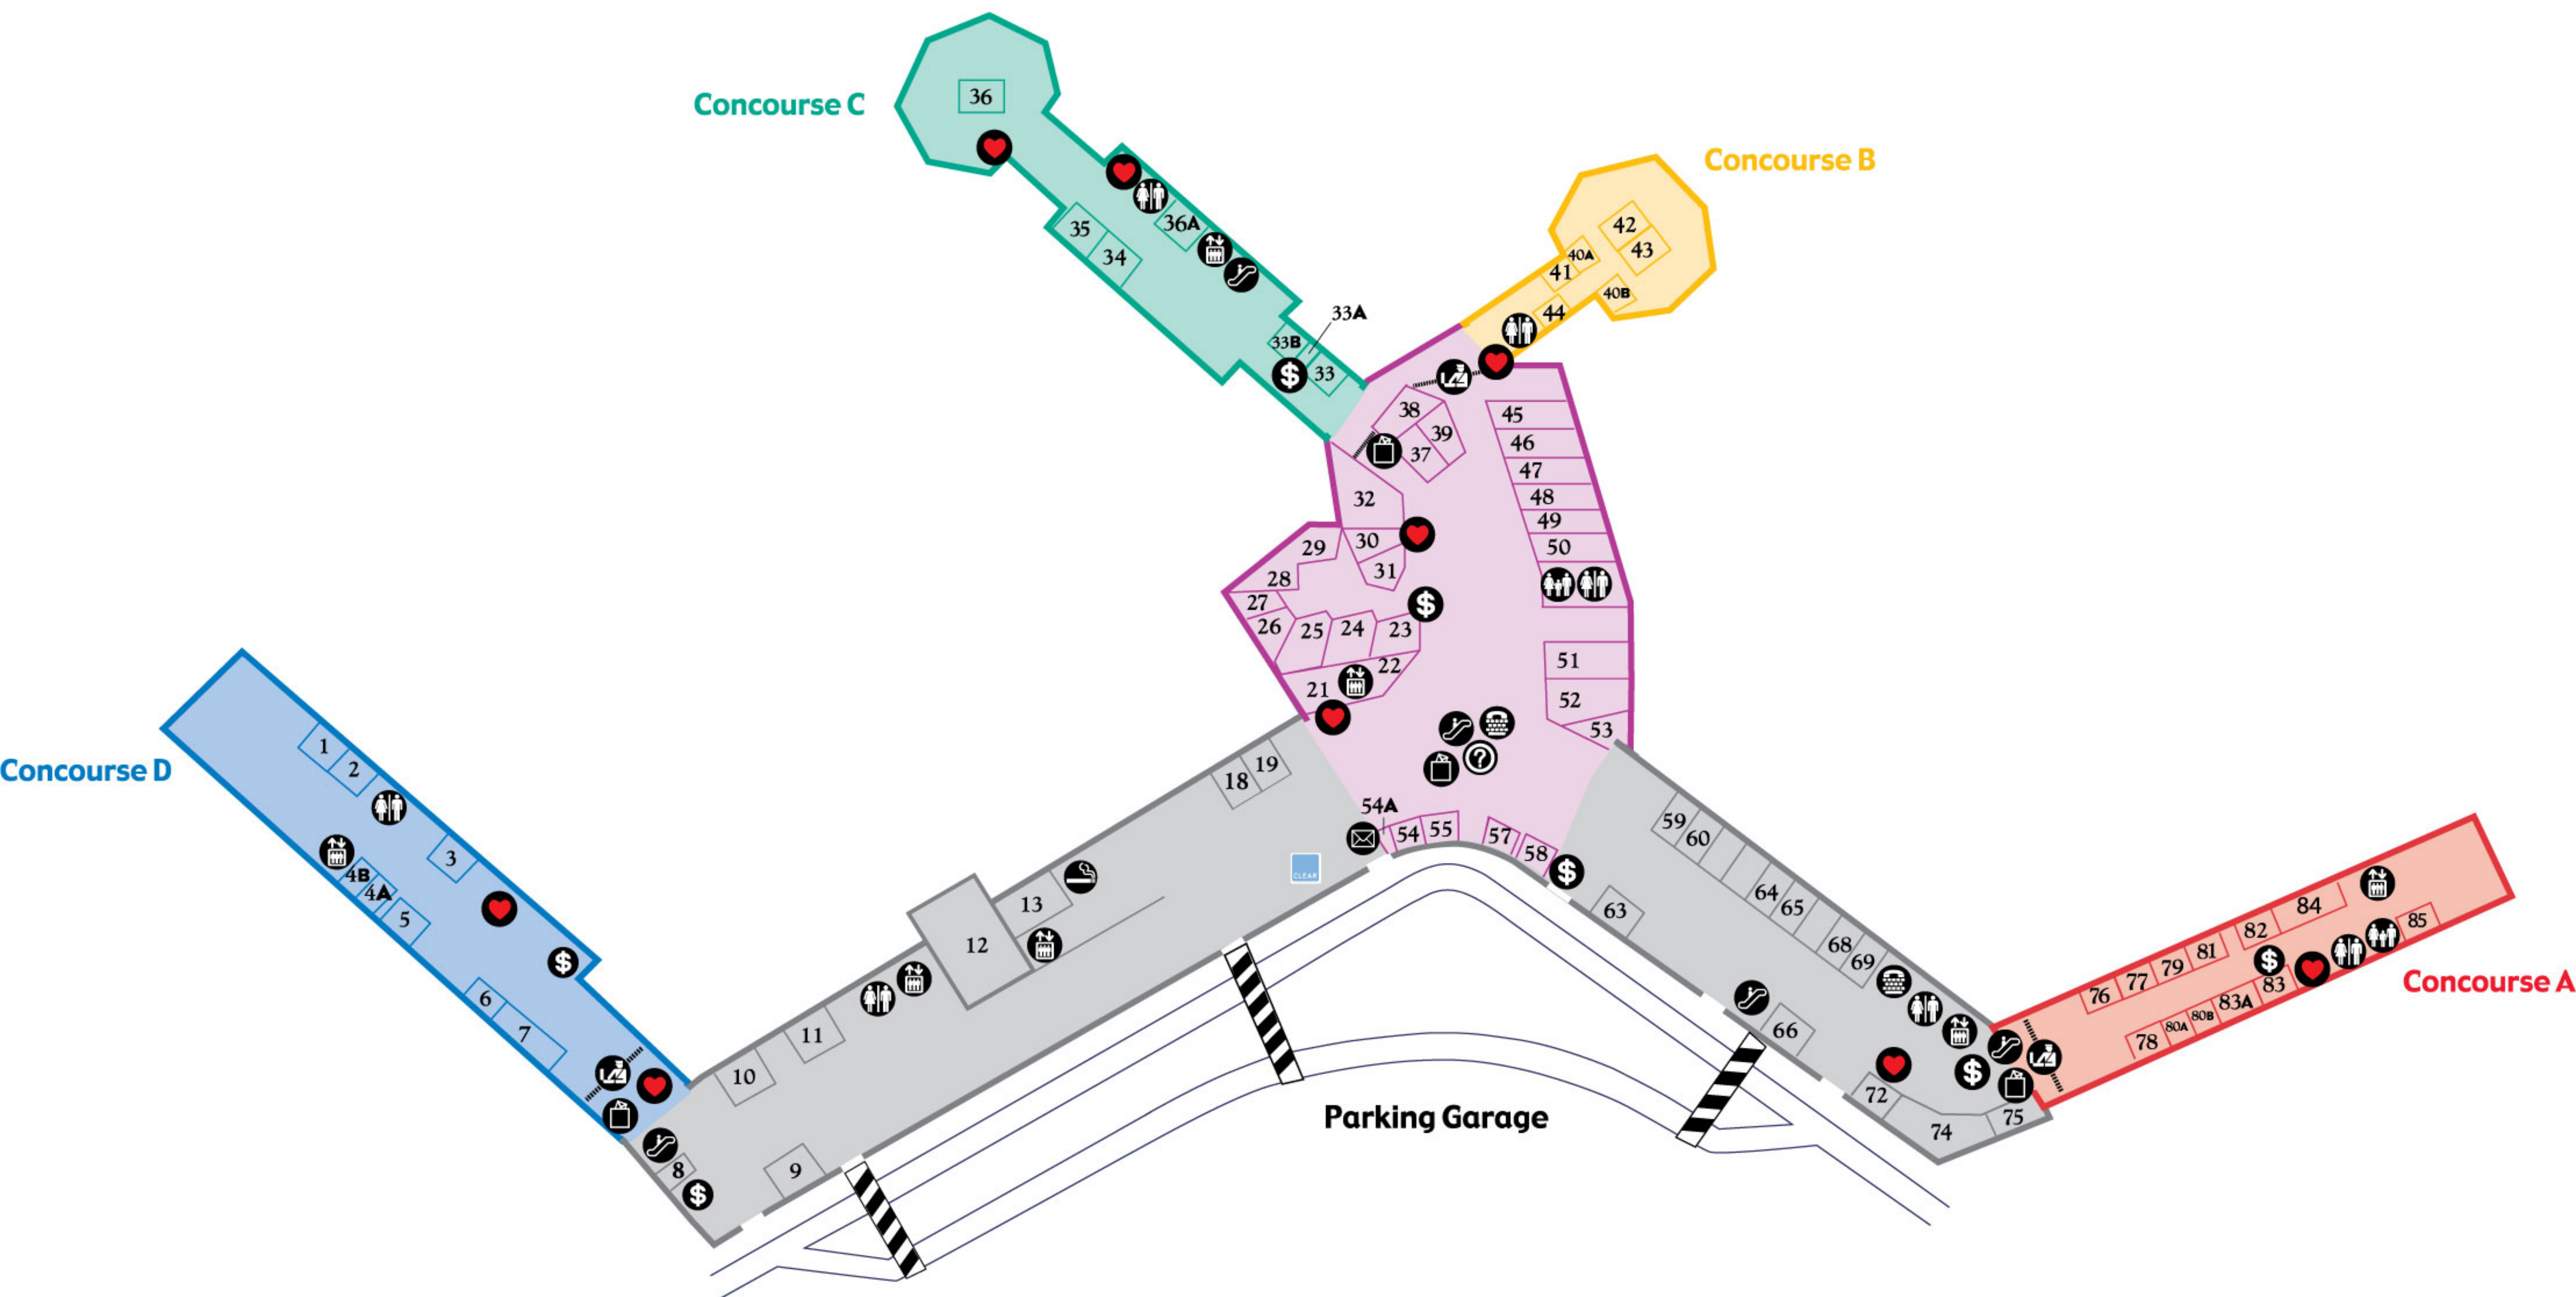

Indianapolis International Airport Directory

Upper Level

Airlines	Ticket Counter	Boarding Concourse
Air Canada	10	D
Air Tran	19	C
American	64	B
Continental	60	C
Delta	59	B
Frontier	68	C
Midwest Connect	18	C
Northwest / KLM	65	A
Southwest	69	C
United	10	D
US Airways/America West	11	D

Retail / Specialty Shops	Gate
Back Home Indiana	48
Barber Shop	58
Bijoux Turner	37
Brickyard Authentics	47
Brookstone	23
Game Room / Vending	2, 41, 96A, 63A, 75
COMING SOON!	46
Hat World	50
Hudson Booksellers	45
Kids Works	83
Passport Travel Spa	32
Kids Forever	49
PGA Tour Shops	22
Shoe Shine	33, 58, 76, 1, 40A
Simply Books	79
COMING SOON!	39
Travelex	53
24-Hour Flower	54, 66, 8
Chair Massage	6, 33B, 77, 40B
Zoom Stores -	
> Sony	33A
> iPod & Accessories	80A, 80B, 54A
> Proactive & iPod	4A, 4B

Lower Level	Gate
Baggage Claim	
Baggage Claim Offices	
Car Rental Counters	
Ground Transportation	
Hotel/Motel Information	
Lower Level Map	
The New Indianapolis Airport Display	
USO	

Legend	Symbol
AED***	Heart icon
ATM	Dollar sign icon
Checkpoint Mailers (Self Service Mailer/Drop Box)	Mailbox icon
Elevators	Person in wheelchair icon
Escalators	Escalator icon
Family Restrooms	Person with baby icon
Ground Transport Center	Bus icon
Hotel Information	Hotel icon
Guest Services****	Person icon
Mailbox	Envelope icon
Restrooms	Person icon
Security Checkpoints	Person with bag icon
Smoking Room	Cigarette icon
Taxi Stand	Taxi icon
TTY	Phone icon
Clear Registered Traveler	Person with bag icon

*Sandwich "to-go" service only.
 **Data ports are located at all sit down phone locations.
 *** AED stands for Automated External Defibrillator. For public use in case of emergency.
 **** Fax, notary and copy services available.