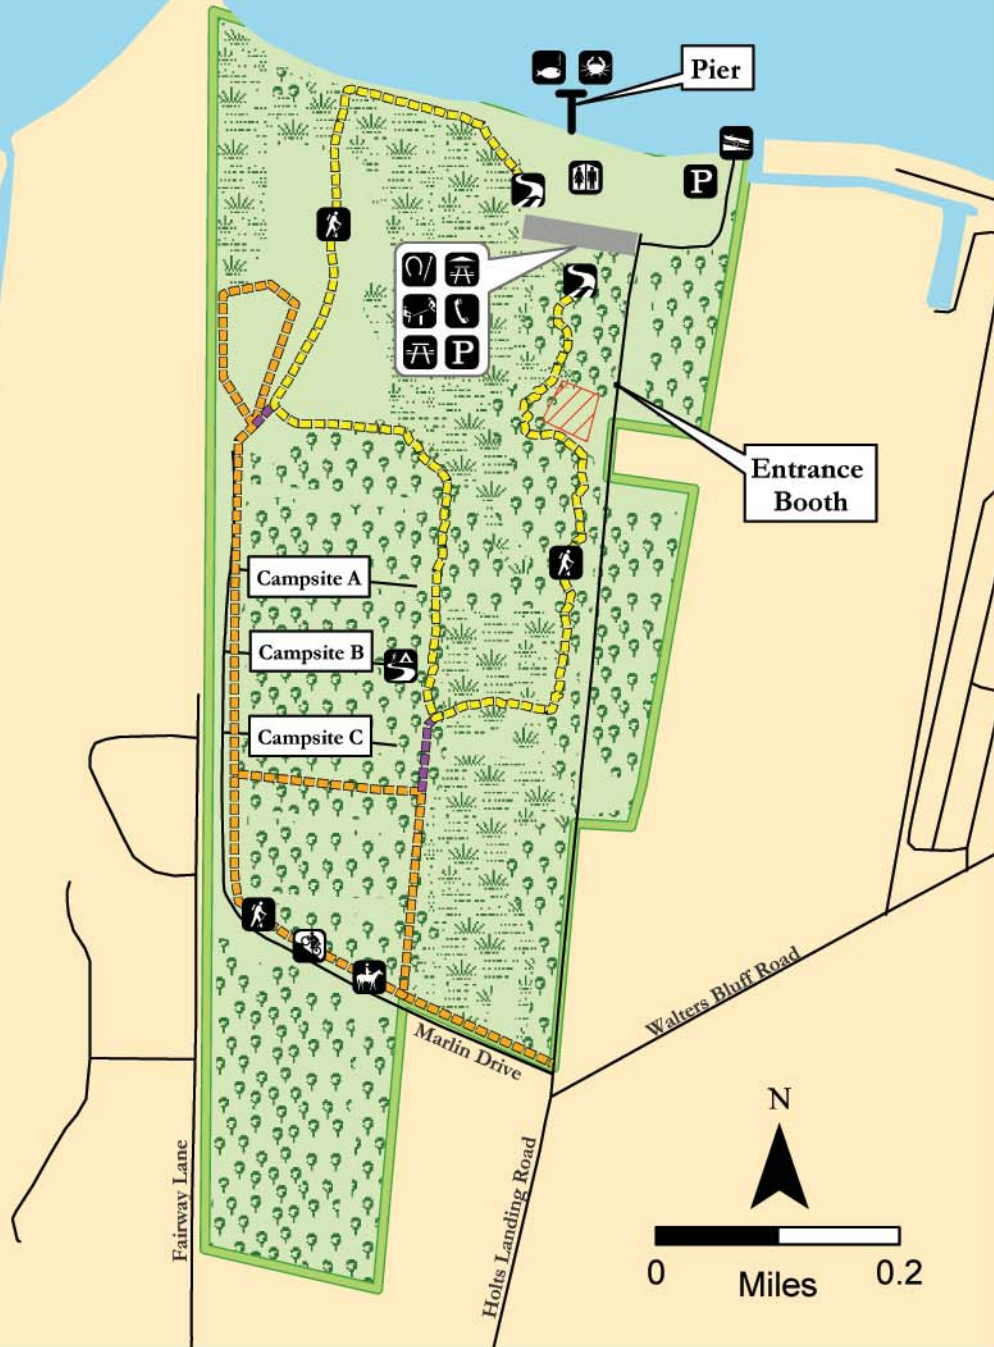

Holts Landing State Park

Ellis Point

Indian River Bay

Location Map

Legend

Base Information

- State Park Land
- Wetlands
- Wooded Areas
- Water
- Restricted Area
- Municipalities
- Roads
- Buildings
- Parking

Trails

- Sea Hawk Trail
- Seahorse Trail
- Connector Trail

Facilities

- Parking
- Restrooms
- Telephone
- Picnic Pavilion
- Picnic Tables
- Horseshoe Pits

- Playground
- Boat Launch
- Fishing
- Crabbing
- Primitive Youth Camping
- Trail Head
- Hiking
- Mtn. Biking
- Horseback Riding