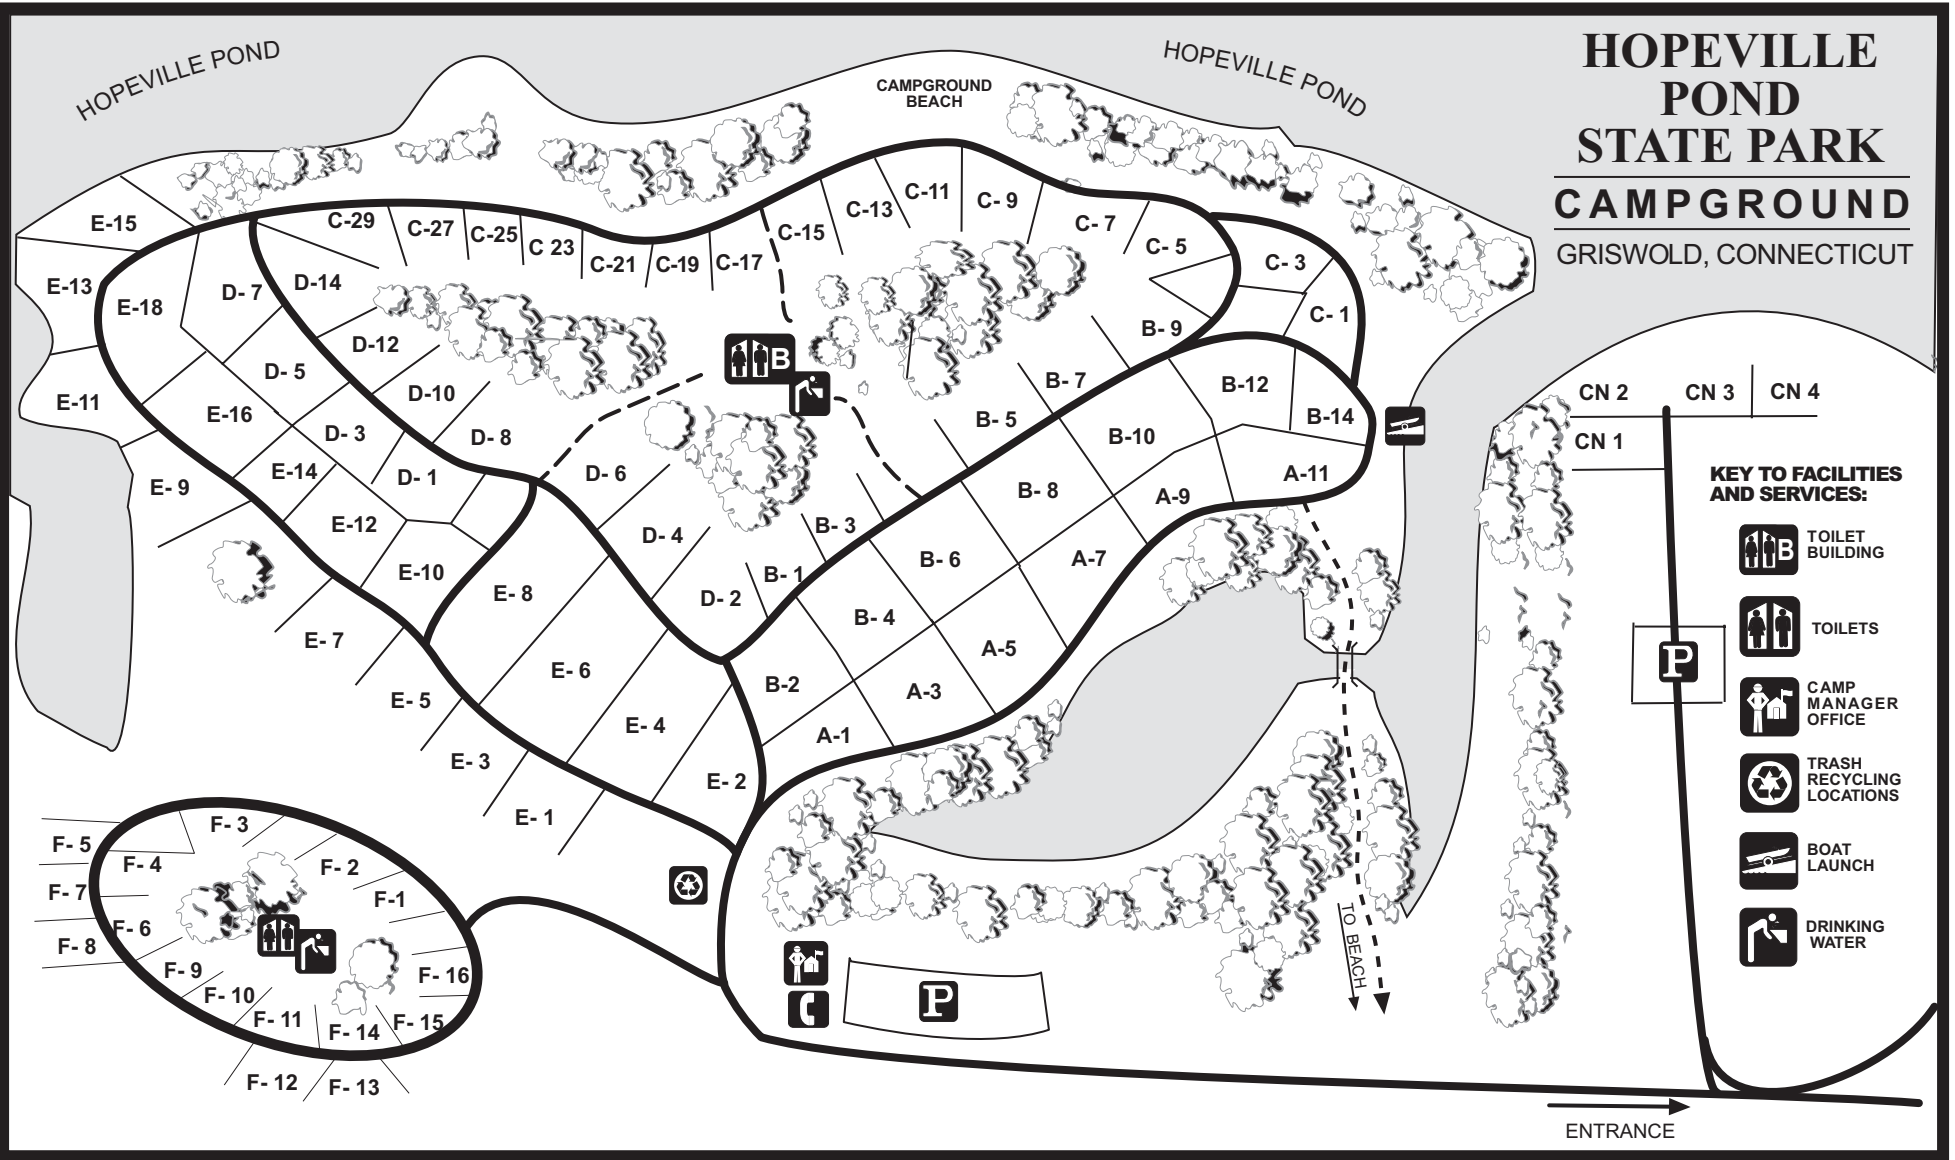

HOPEVILLE POND

HOPEVILLE POND

CAMPGROUND BEACH

# HOPEVILLE POND STATE PARK

## CAMPGROUND

GRISWOLD, CONNECTICUT

### KEY TO FACILITIES AND SERVICES:

-  TOILET BUILDING
-  TOILETS
-  CAMP MANAGER OFFICE
-  TRASH RECYCLING LOCATIONS
-  BOAT LAUNCH
-  DRINKING WATER

ENTRANCE