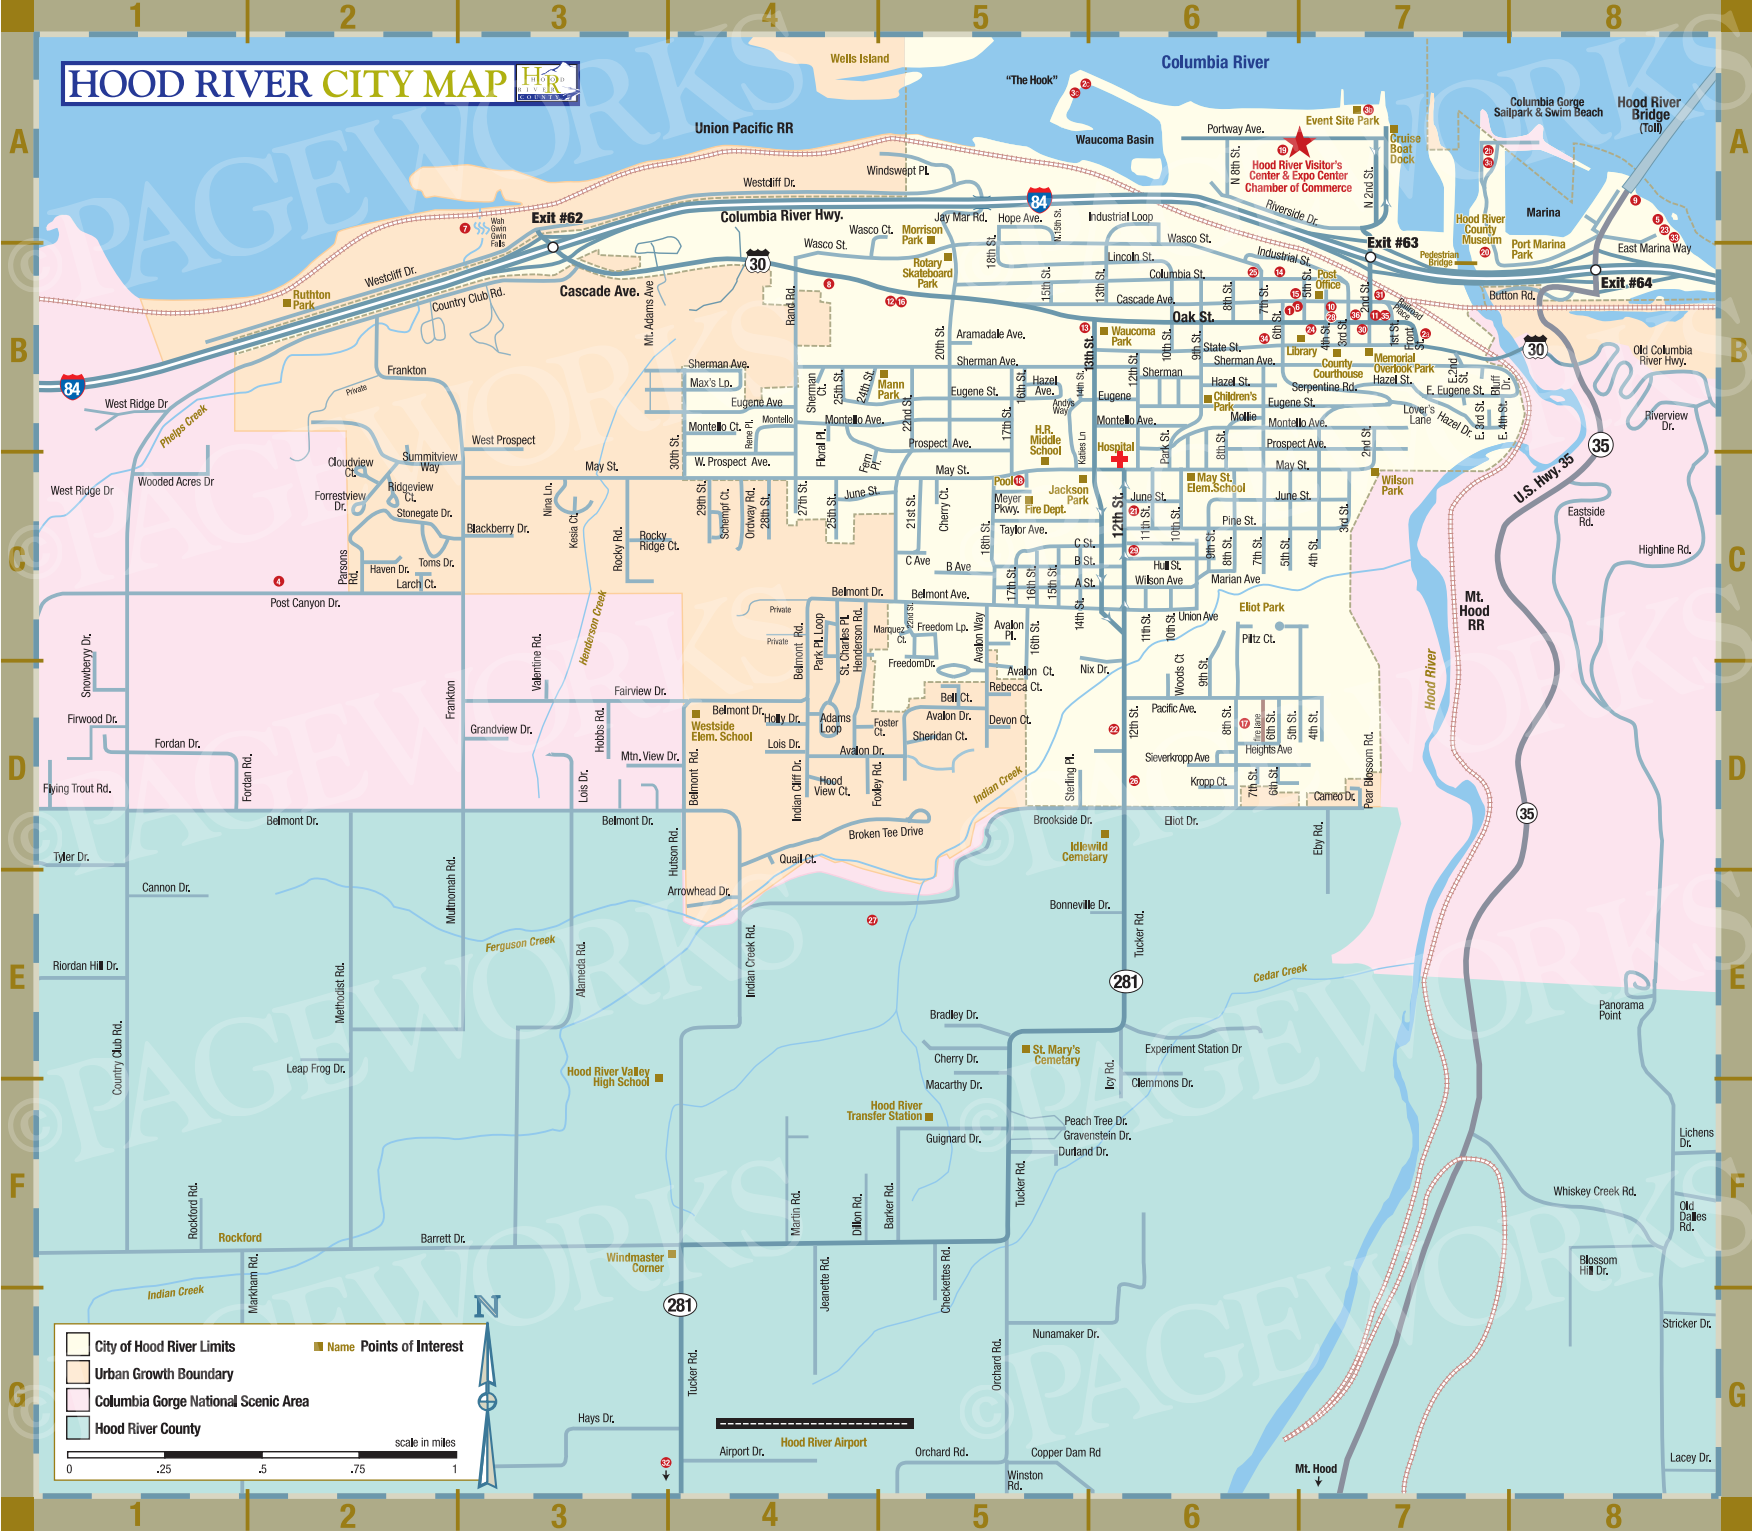

# HOOD RIVER CITY MAP

City of Hood River Limits  
 Urban Growth Boundary  
 Columbia Gorge National Scenic Area  
 Hood River County

■ Name Points of Interest

scale in miles  
 0 .25 .5 .75 1