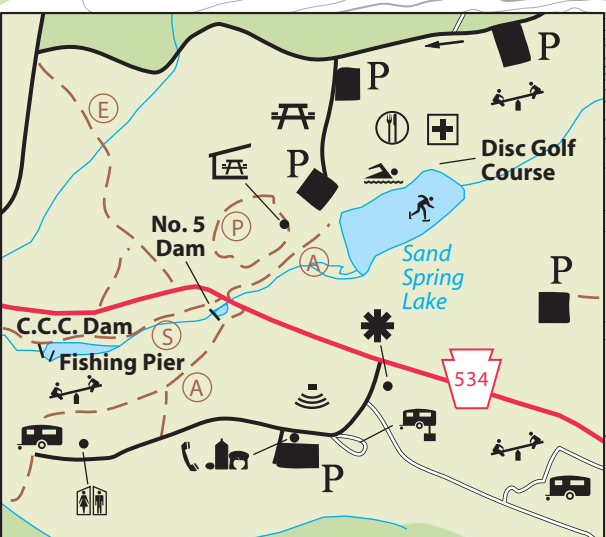

HICKORY RUN STATE PARK

SCALE: 1" = APPROX. 0.63 MILE

- Park Office
 - Contact Station
 - Public Phone
 - Parking
 - Restroom
 - First Aid
 - Food Concession
 - Amphitheater
 - Camp Store
 - Picnic Area
 - Picnic Pavilion
 - Play Area
 - Beach
 - Ice Skating
 - Vista
 - Camping
 - Organized Group Tenting
 - Organized Group Cabin Camps
 - Sanitary Dump Station
 - Snowmobile & Automobile Joint Use Roadways - Unpaved
 - Unpaved Road
 - State Park No Hunting
 - State Park Hunting
 - CONTOURS ARE ON 50 FT. INTERVALS
- TRAIL INFORMATION**
- Hiking Trail
 - Cross-country Skiing
 - Bicycle Trail
 - Snowmobile Trail

CARBON COUNTY
MONROE COUNTY