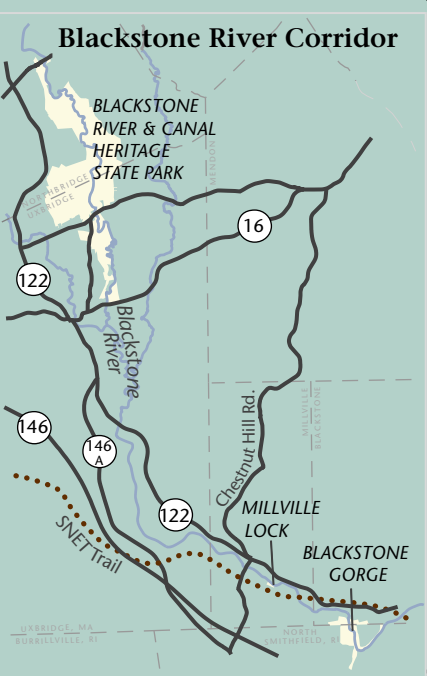

# Blackstone River and Canal Heritage State Park

LEGEND

- Blackstone River & Canal Heritage State Park
- Paved Road
- Trail
- Healthy Heart Trail
- Picnic Area
- Canoe Access
- Parking
- Railroad
- Town Boundary
- River
- Pond
- Wetland
- Contour Line (30' Interval)

SCALE IN MILES