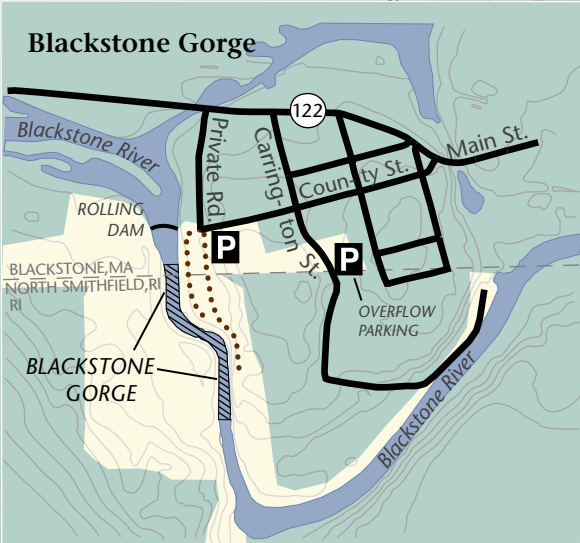

# Blackstone River and Canal Heritage State Park

LEGEND

- Blackstone River & Canal Heritage State Park
- Paved Road
- Trail
- Healthy Heart Trail
- Picnic Area
- Canoe Access
- Parking
- Railroad
- Town Boundary
- River
- Pond
- Wetland
- Contour Line (30' Interval)

SCALE IN MILES