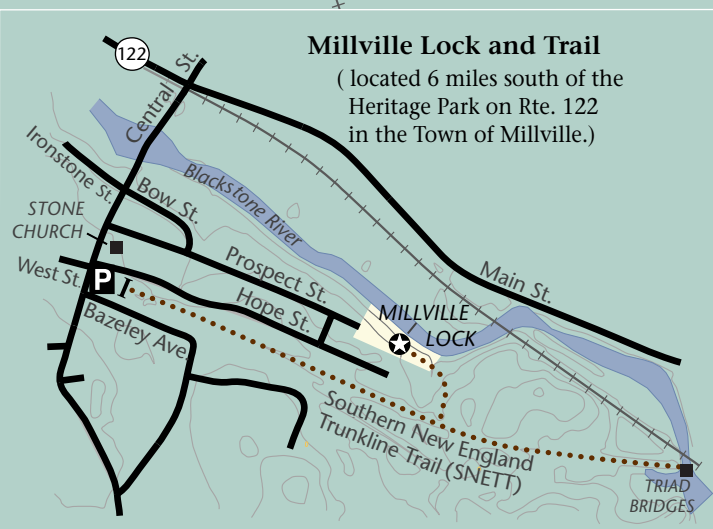

# Blackstone River and Canal Heritage State Park

LEGEND

- Blackstone River & Canal Heritage State Park
- Paved Road
- Trail
- Healthy Heart Trail
- Picnic Area
- Canoe Access
- Parking
- Railroad
- Town Boundary
- River
- Pond
- Wetland
- Contour Line (30' Interval)

SCALE IN MILES