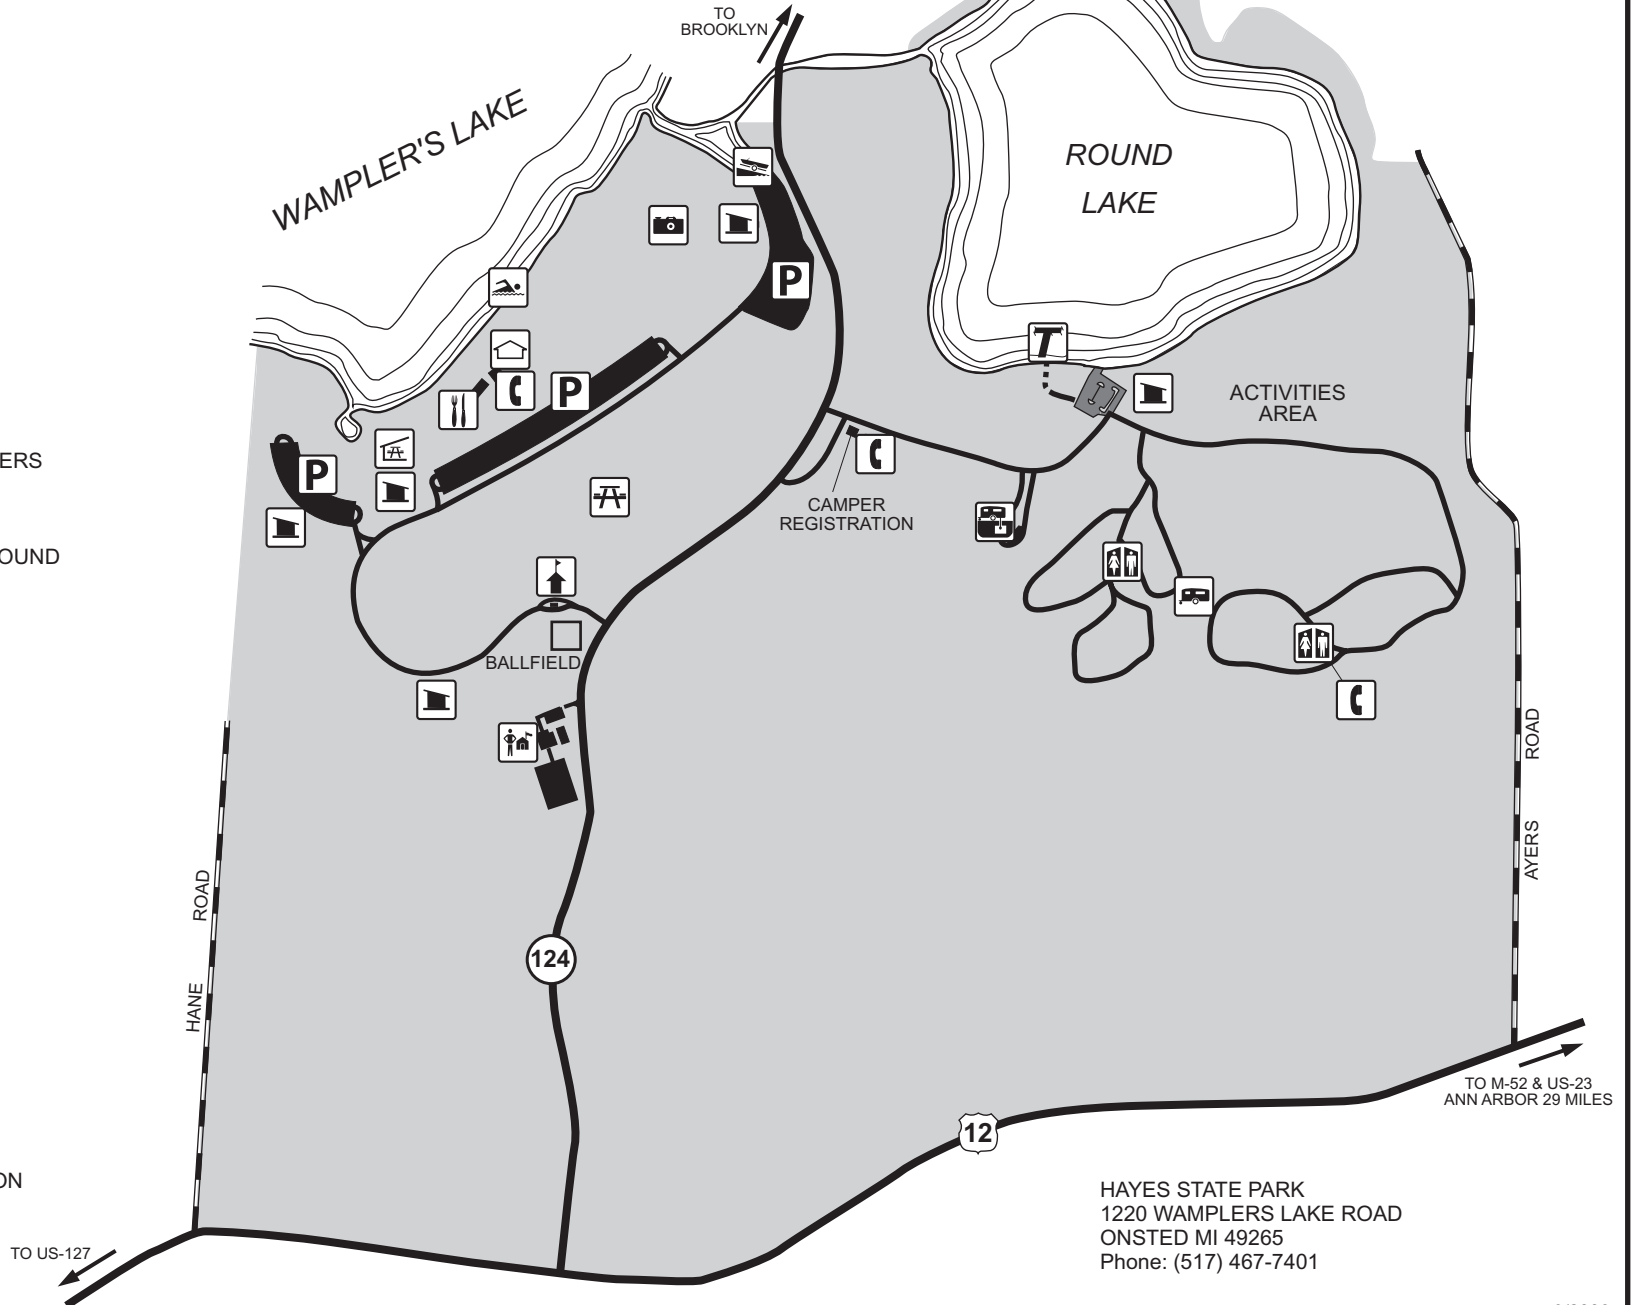

W. J. Hayes State Park

LEGEND

-  PAVED ROAD
-  GRAVEL ROAD
-  STATE PARK LAND
-  PARK HEADQUARTERS
-  CONTACT STATION
-  MODERN CAMPGROUND
-  PARKING
-  BEACH
-  BEACH HOUSE
-  CONCESSION
-  BOAT LAUNCH
-  FISHING PIER
-  PICNIC AREA
-  PICNIC SHELTER
-  SCENIC VIEW
-  RESTROOM
-  VAULT TOILET
-  PAY PHONE
-  SANITATION STATION