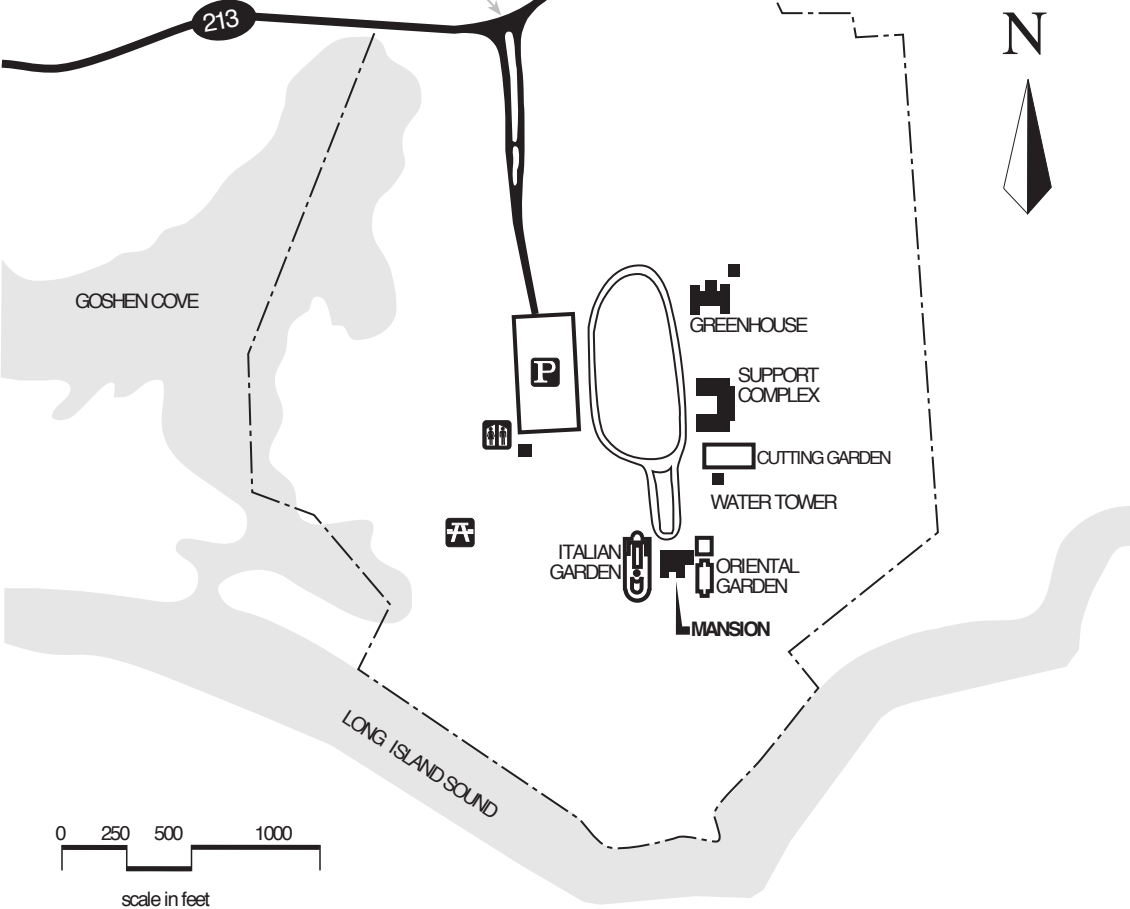

MAIN ENTRANCE

HARKNESS MEMORIAL STATE PARK

WATERFORD, CONNECTICUT

KEY TO FACILITIES:

-  PARKING
-  PICNIC
-  TOILET BUILDING