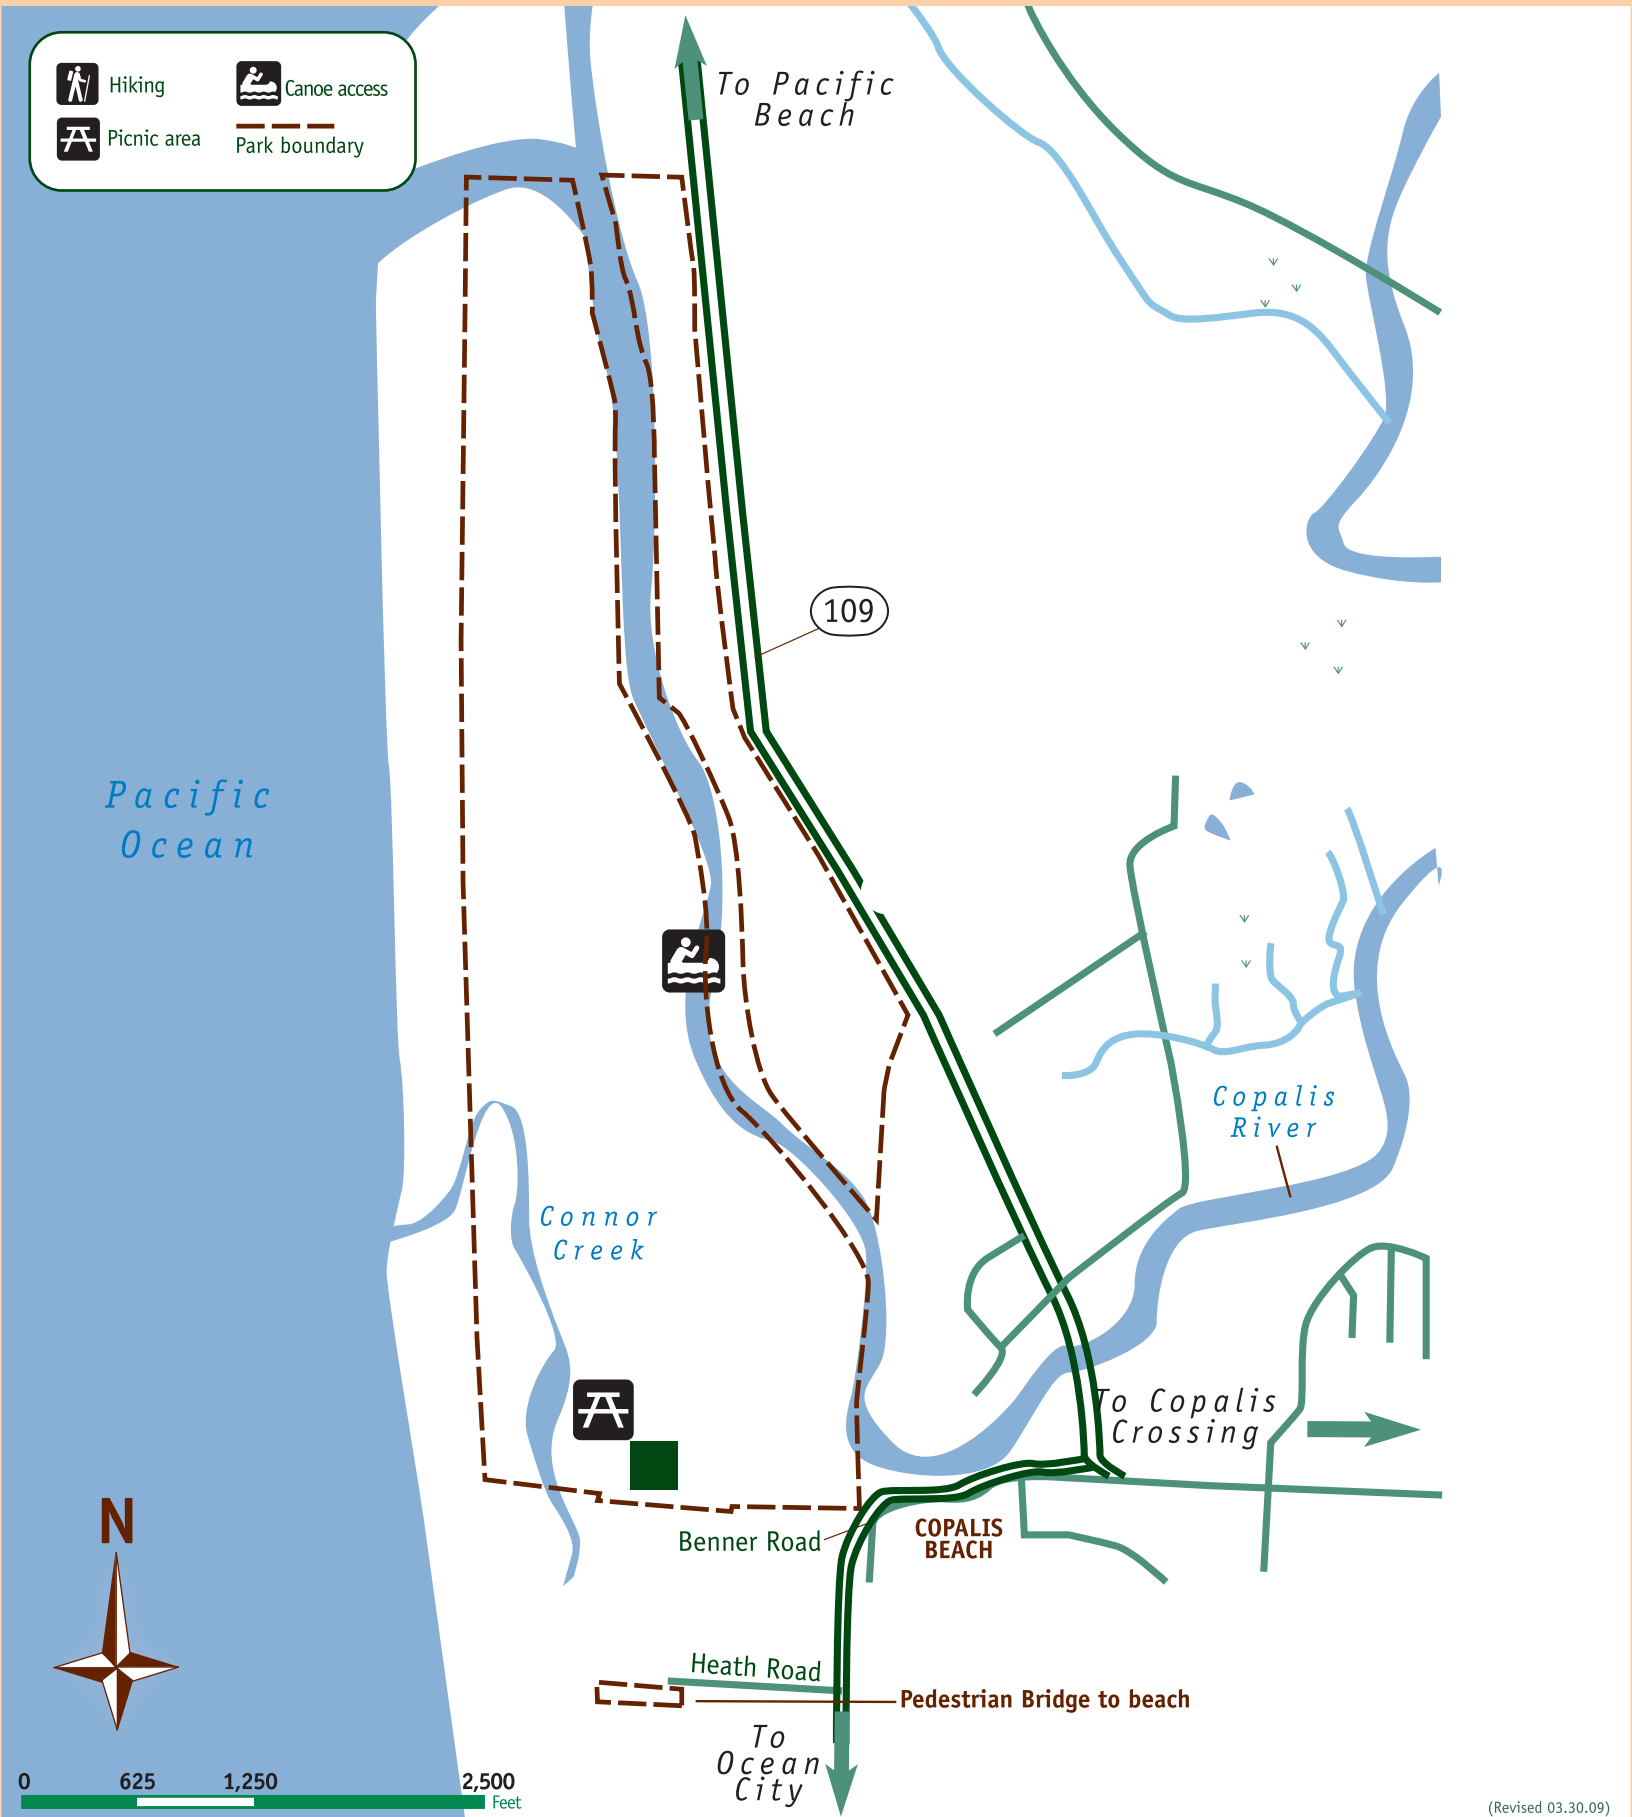

Griffiths-Priddy State Park

 Hiking  Canoe access
 Picnic area  Park boundary

(Revised 03.30.09)