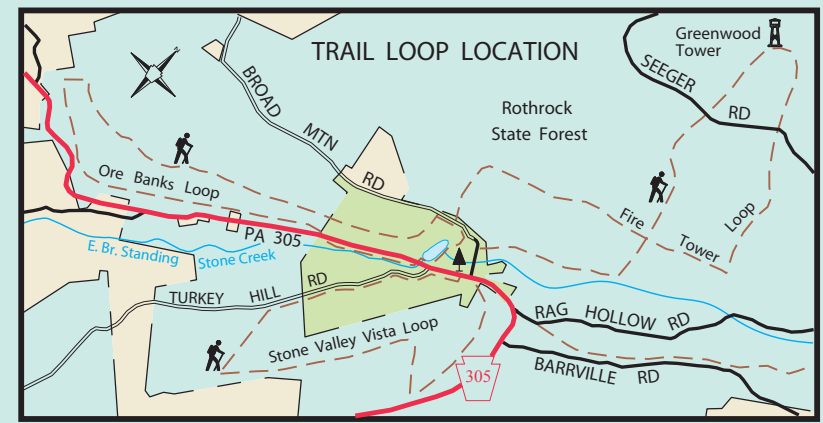

GREENWOOD FURNACE STATE PARK

PRIVATE LAND

ROTHROCK STATE FOREST

ROTHROCK STATE FOREST

- Park Office
- Lifeguard Station
- Contact Station
- Picnic Area
- Restrooms
- Picnic Pavilion
- Public Phone
- Blue Symbols Mean Accessible
- Food Concession
- Visitor Center
- Playground
- Beach
- Amphitheater
- Sanitary Dump Station
- Showerhouse/Restrooms
- Camping
- Ice Skating
- State Park No Hunting
- State Park Hunting

TRAIL INFORMATION

- Hiking Trail
- Cross-country Skiing
- Snowmobile Trail
- Unpaved Road
- Snowmobile & Automobile Joint Use Roadway

Historic Site

- 1 Mansion Stables
- 2 Iron Master's Mansion
- 3 Meat House
- 4 Methodist Episcopal Church
- 5 Upper Furnace Ruins
- 6 Greenwood Works Stacks 1&2
- 7 Wagon & Blacksmith Shop
- 8 Bookkeeper House (Private Residence)
- 9 Tenant House Foundation
- 10 Cemetery
- 11 Grist Mill Site
- 12 Pre-Furnace Sawmill Site
- 13 Monsell House Site
- 14 Traveler's Inn Site
- 15 Boarding House Site

Map by Wayne T. Fechter 12/02