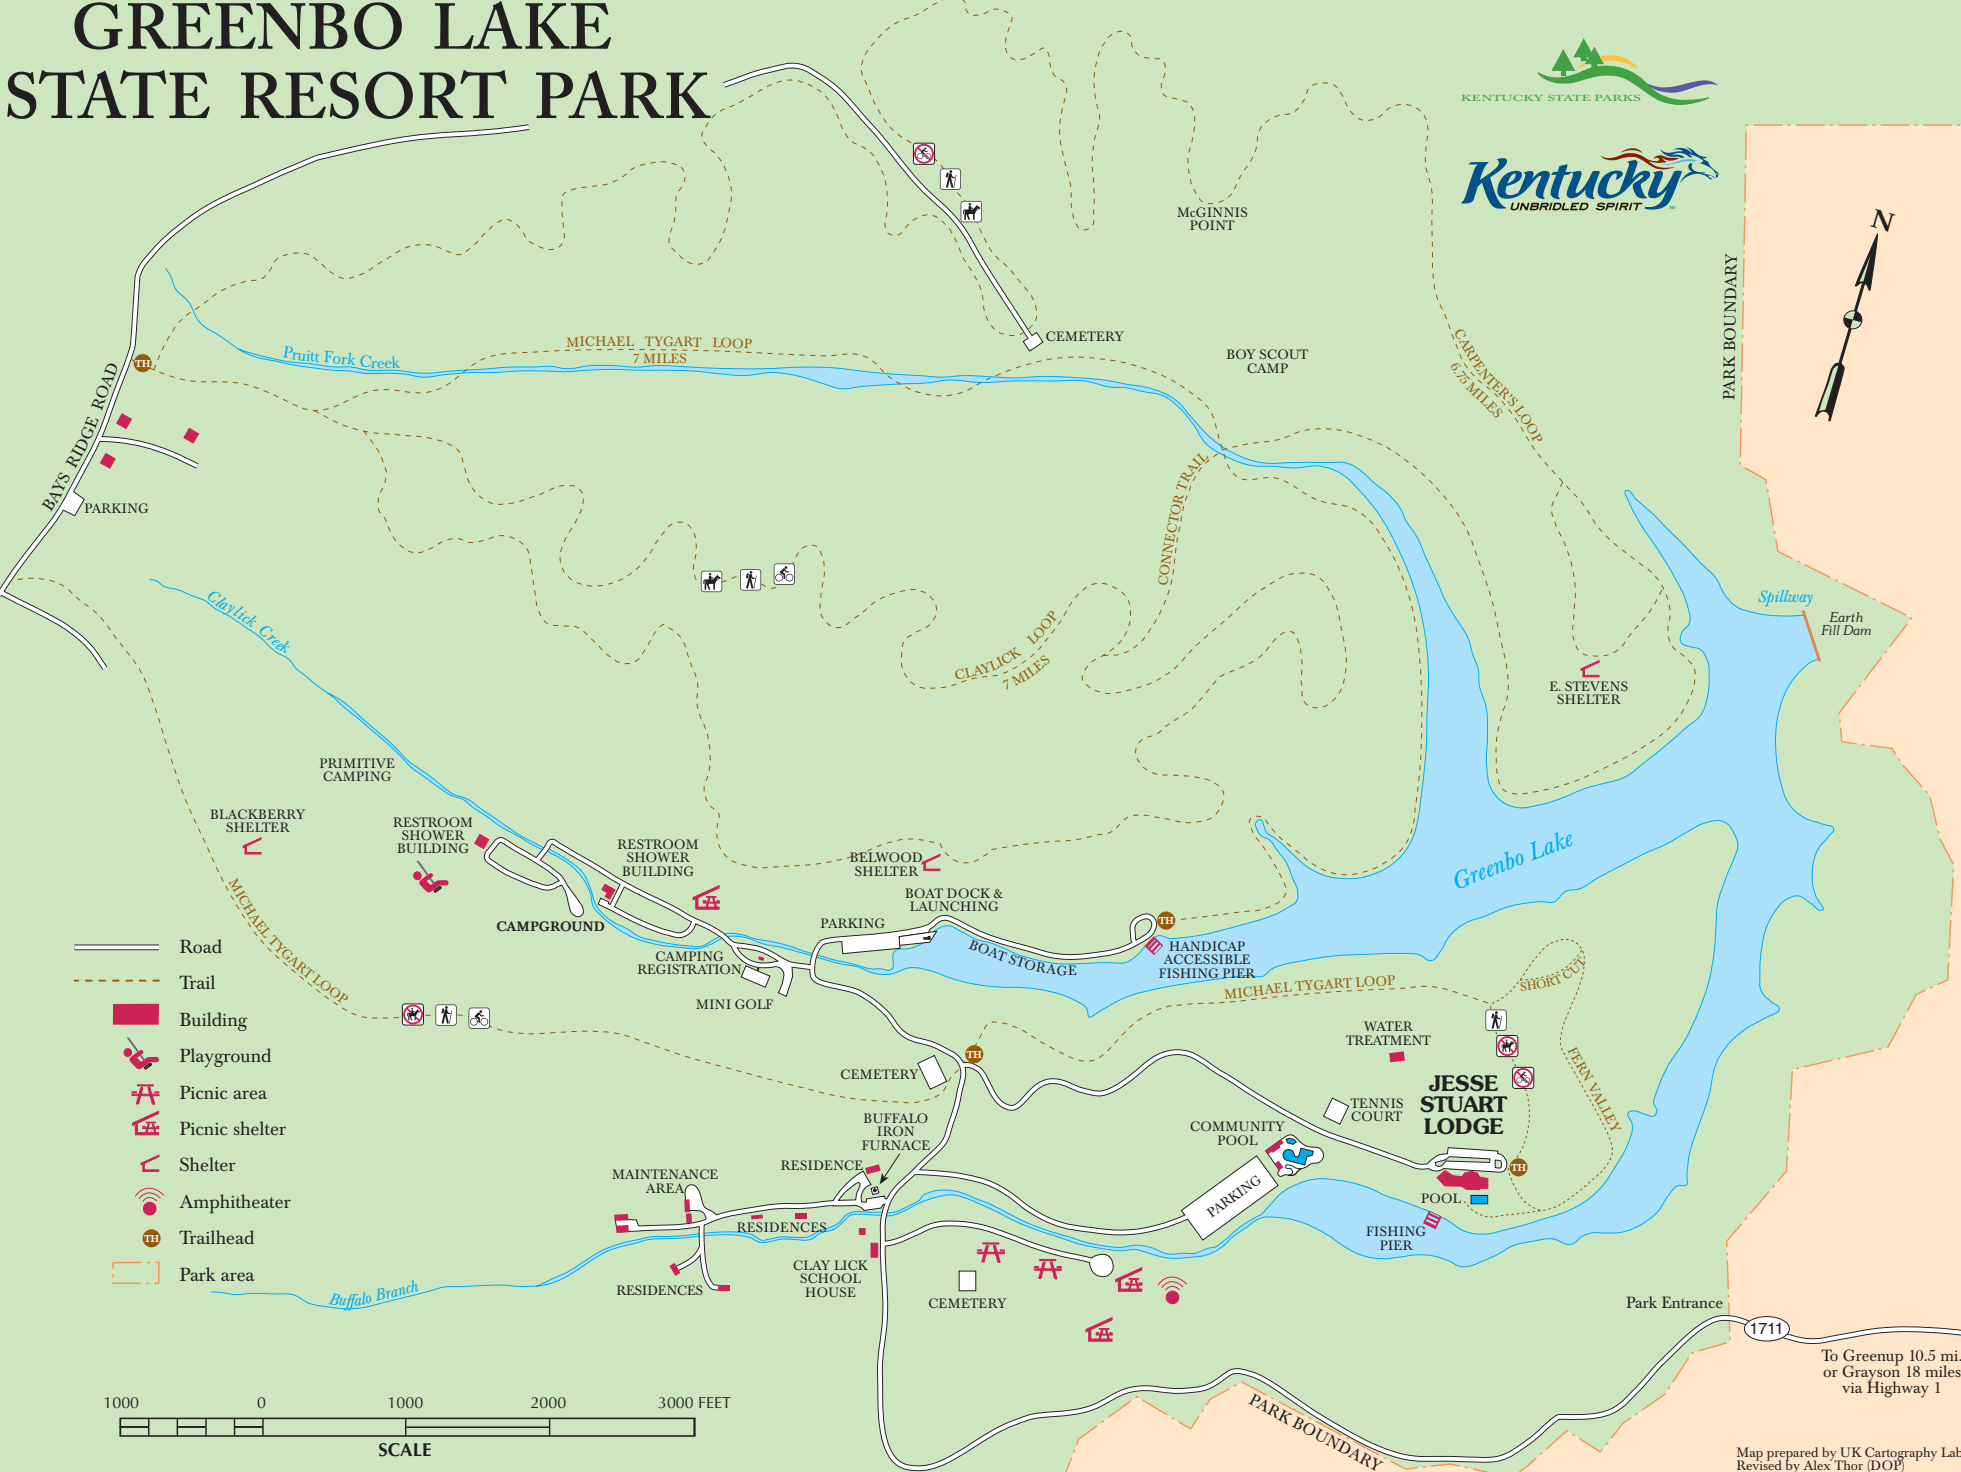

# GREENBO LAKE STATE RESORT PARK

- Road
- Trail
- Building
- Playground
- Picnic area
- Picnic shelter
- Shelter
- Amphitheater
- Trailhead
- Park area

1711  
To Greenup 10.5 mi.  
or Grayson 18 miles  
via Highway 1

Map prepared by UK Cartography Lab  
Revised by Alex Thor (DOP)