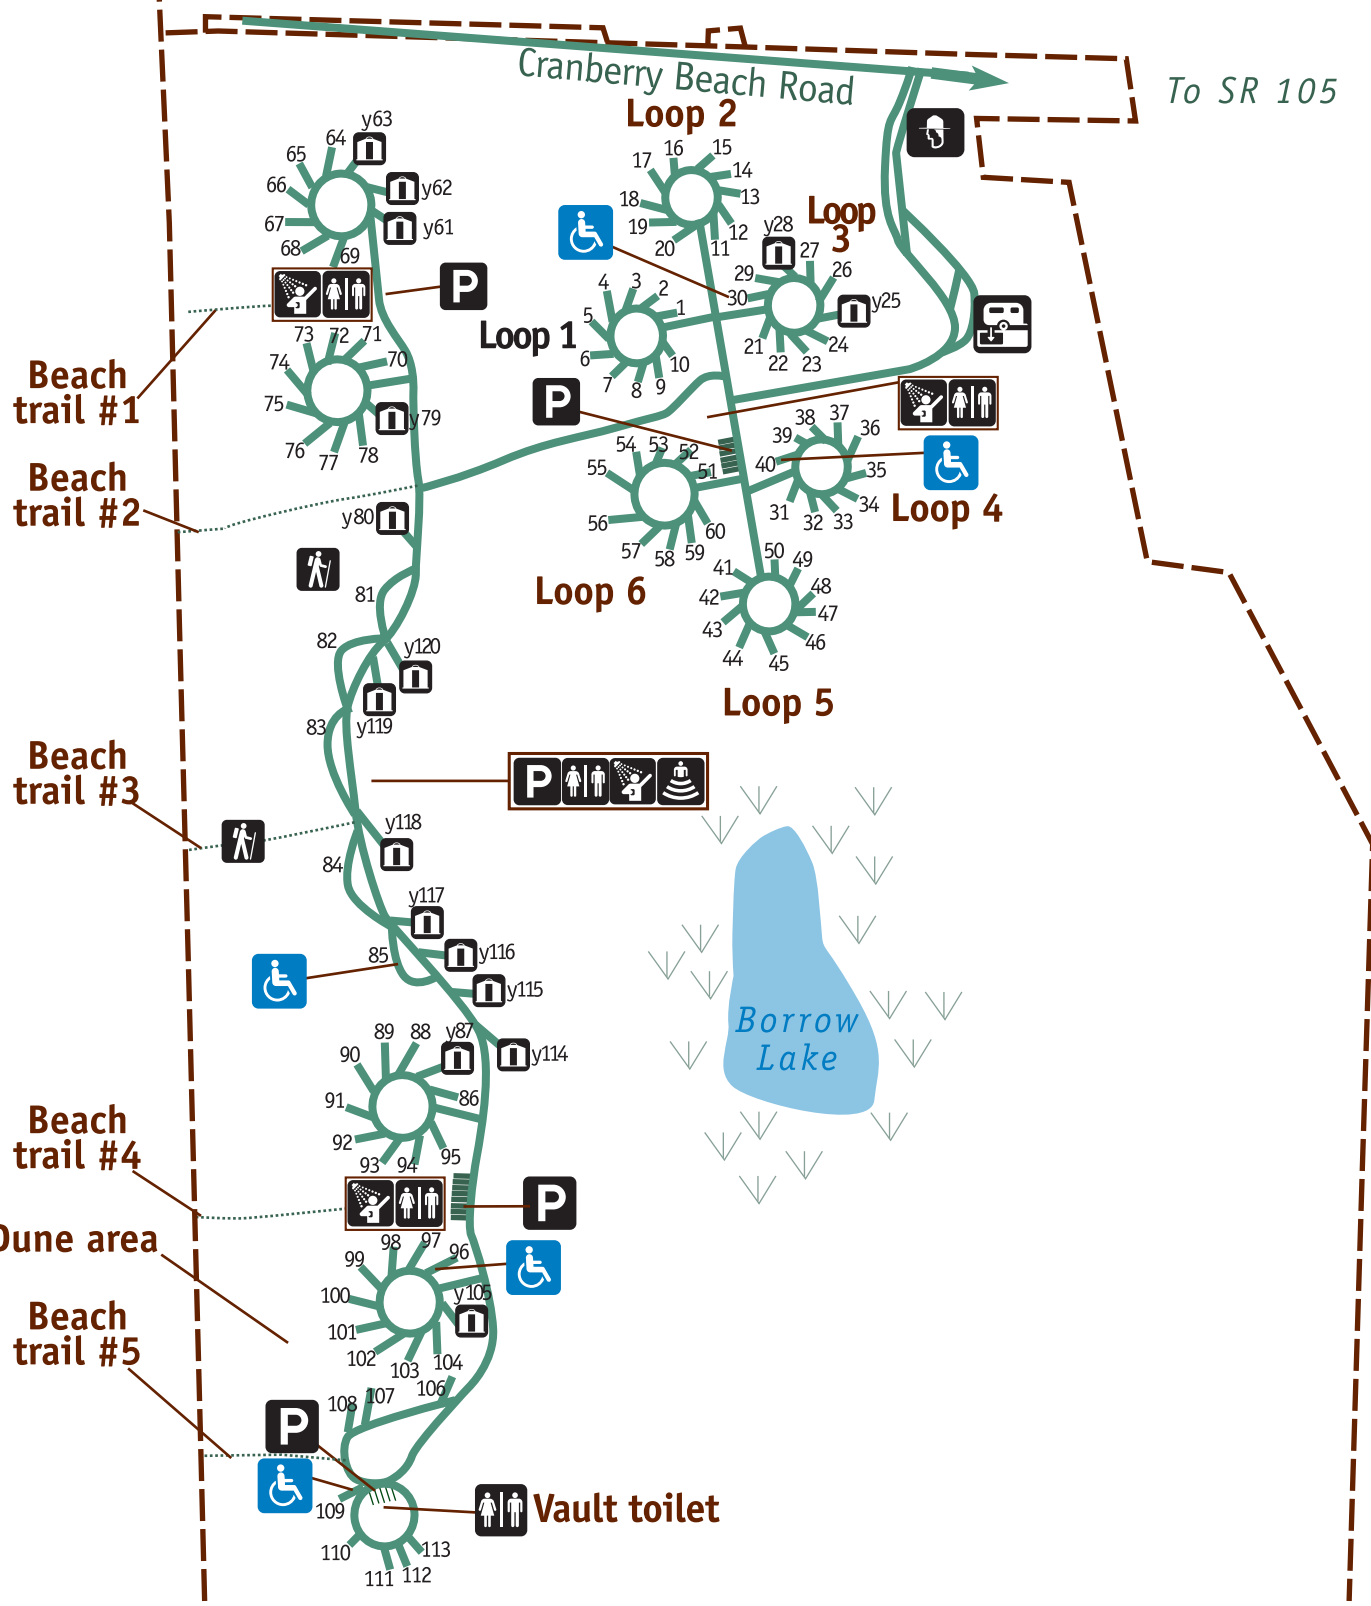

Grayland Beach State Park

- Hiking
- Yurt
- Amphitheater
- Restroom
- Shower
- ADA accessible
- Trailer dump
- Ranger station
- Undeveloped area
- Park boundary

(Revised 03.03.09)